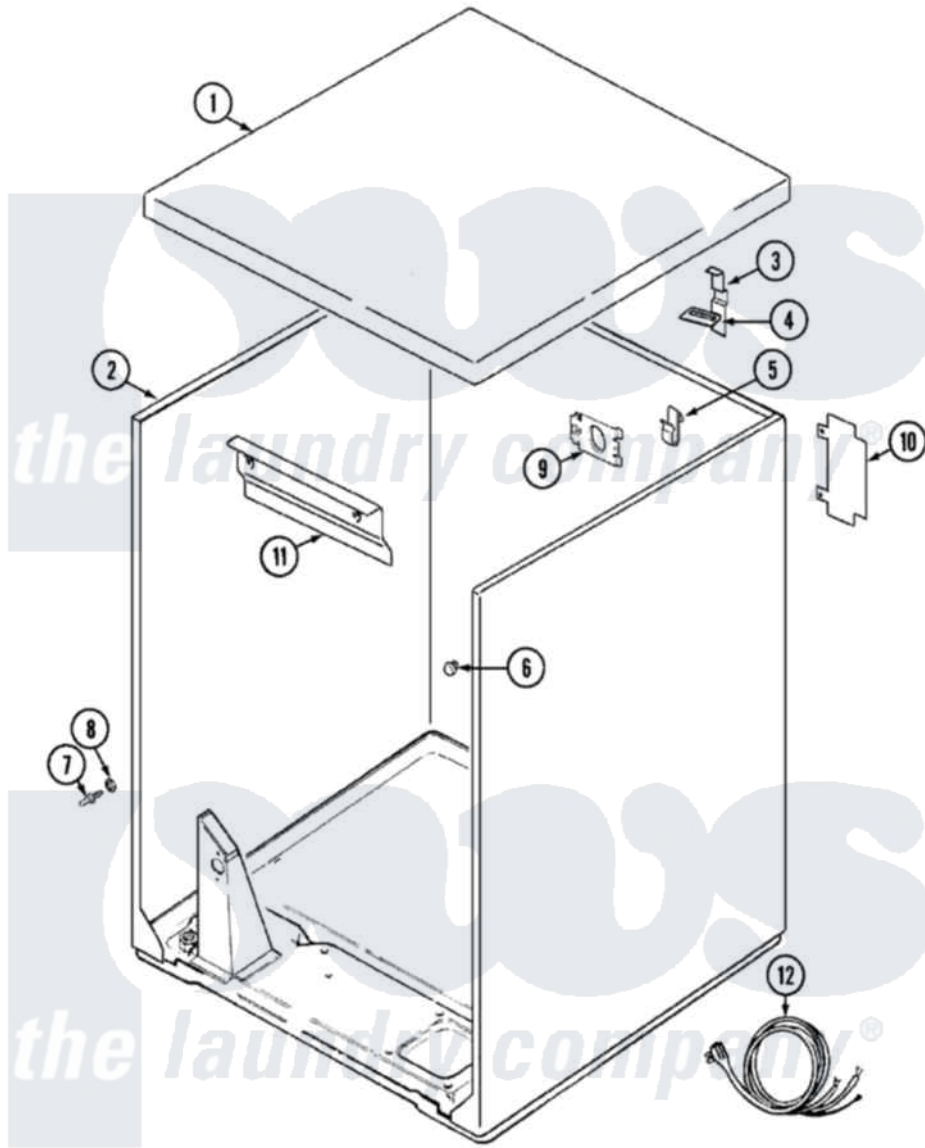

Magic Chef YE205KKW 01 - CABINET

Magic Chef [Residential Magic Chef YE205KKW Dryer Parts](#) Parts Diagram 01 - CABINET
 Click on the part number to view part

Item	Original Part Number	Replaced By	Status	Part Description
1	53-2435		Not Available	TOP, CABINET
2	53-2559	31001714		Cabinet And Base Assembly
3	63-5712			Hinge, Cabinet Top
4	25-3092	90767		Screw, 8A X 3/8 HeX Washer Head Tapping
"	33-0930			Pad, Top Hinge
5	25-3034			Clip, Wiring
6	33-2653			Bumper, Cabinet
7	63-6148	53-0643		Pin, Locator
8	53-0200			Sleeve, Locator Pin
"	25-0224	3400029		Nut, Adapter Plate
9	53-0135		Not Available	SUPPORT, POWER CORD
10	25-7857	90767		Screw, 8A X 3/8 HeX Washer Head Tapping
"	53-0136			Cover, Supply Cord
11	53-2350			Shield, Heat
"	53-0133			Shield, Heat