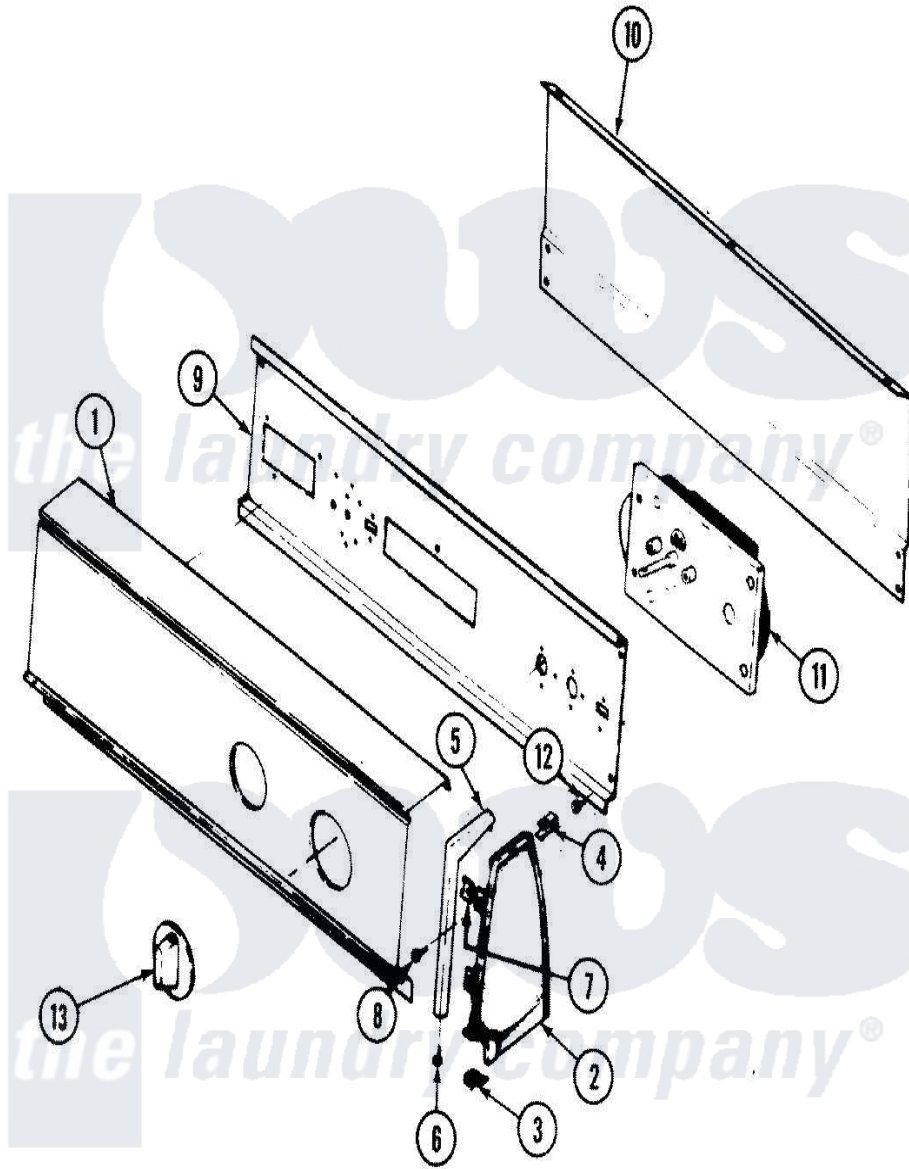

Magic Chef YE205KKW 02 - CONTROL PANEL

Magic Chef [Residential Magic Chef YE205KKW Dryer Parts](#) Parts Diagram 02 - CONTROL PANEL
 Click on the part number to view part

Item	Original Part Number	Replaced By	Status	Part Description
1	31001013			Panel, Control
2	35-2487	21001451		Cap- End
"	25-7649	910187		Screw
"	25-7702			Speedclip, End Cap To Control Panel
"	35-2488	21001452		Cap- End
3	25-7697	25-2219		Screw
"	25-7851			Speedclip, End Cap To Top
4	25-7435	33002917		Screw, No.10-16
5	53-2413			End Trim L.H.
"	53-2412			End Trim RH
"	53-0280		Not Available	TRIM, END CAP (LT)
"	53-0279		Not Available	TRIM, END CAP (RT)
6	25-7760			Screw
7	25-7702			Speedclip, End Cap To Control Panel
8	25-3002	00767		Screw, 8A X 3/8 HeX Washer

8	25-3032	30707		Head Tapping
9	31001128		Not Available	SHIELD, CONTROL
"	53-1676			Shield, Control
"	53-2504	31001193		Pad, Shield
10	35-2688	21001460		Shield, Rear
11	31001069	31001514		Resistor Assembly
"	53-1811			Timer
12	25-7435	33002917		Screw, No.10-16
13	53-2501	31001219		Knob Ski
14	31001050		Not Available	MANUAL, USE & CARE
"	31001022		Not Available	MANUAL, USE & CARE
15	16000329		Not Available	GUIDE, QUICK REF. - MAGIC CHEF