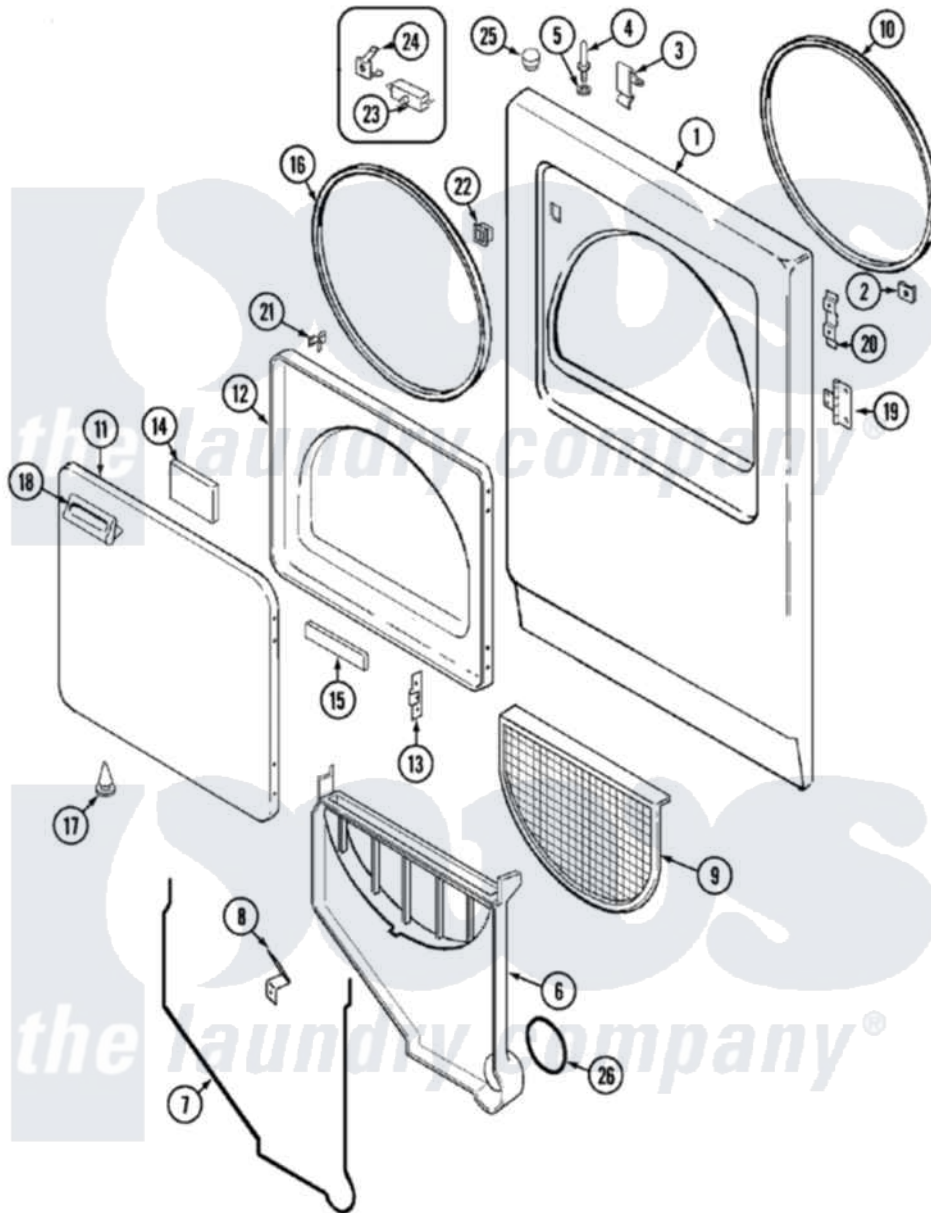

# Magic Chef YE205KKW 03 - DOOR

Magic Chef [Residential Magic Chef YE205KKW Dryer Parts](#) Parts Diagram 03 - DOOR  
 Click on the part number to view part

Item	Original Part Number	Replaced By	Status	Part Description
1	53-0726	<a href="#">31001771</a>		Panel, Front
2	25-7820	<a href="#">489478</a>		Screw, 8 X 1/2
"	25-7817		Not Available	CLIP, U-TYPE
3	<a href="#">25-7220</a>			Clip, Cabinet Top
4	<a href="#">53-0643</a>			Pin, Locator
5	<a href="#">53-0200</a>			Sleeve, Locator Pin
"	25-0224	<a href="#">3400029</a>		Nut, Adapter Plate
6	53-1299	<a href="#">12001324</a>		Duct Kit, Collector
"	25-7810	<a href="#">415013-35</a>		Screw
7	<a href="#">53-0204</a>			Seal
8	<a href="#">53-0123</a>			Clip
9	<a href="#">53-0918</a>			Filter, Lint
10	53-1756	<a href="#">31001747</a>		Seal Assembly
11	<a href="#">53-0154</a>			Panel, Outer Door
12	53-0912		Not Available	PANEL, INNER DOOR (WHT)
13	<a href="#">53-0119</a>			Clip, Hinge

14	<a href="#">53-1490</a>		Door Pad
15	<a href="#">53-1491</a>		Door Pad
16	53-0648	<a href="#">31001529</a>	Seal, Door
"	25-7770	<a href="#">3196169</a>	Screw, Element
17	25-3534	<a href="#">25-7889</a>	Plug Button
18	<a href="#">53-0927</a>		Handle, Door
"	53-0928	<a href="#">53-0927</a>	Handle, Door
"	25-7810	<a href="#">415013-35</a>	Screw
19	<a href="#">53-1492</a>		Hinge, Dryer Door
"	<a href="#">25-7809</a>		Screw, No.6-20 1/2 Flthd Torx
20	53-0121	Not Available	TWIN NUT
21	53-2364	<a href="#">LA-1003</a>	Door Catch Kit
"	<a href="#">LA-1003</a>		Door Catch Kit
22	25-7828	<a href="#">489483</a>	Screw 10-32 X 1/2
"	53-0187	<a href="#">LA-1003</a>	Door Catch Kit
23	<a href="#">53-0148</a>		Switch, Door
"	<a href="#">LA-1005</a>		Switch Kit
24	63-5990	<a href="#">31001319</a>	Clip, Switch
25	<a href="#">33-2653</a>		Bumper, Cabinet
26	53-0203	<a href="#">12001324</a>	Duct Kit, Collector