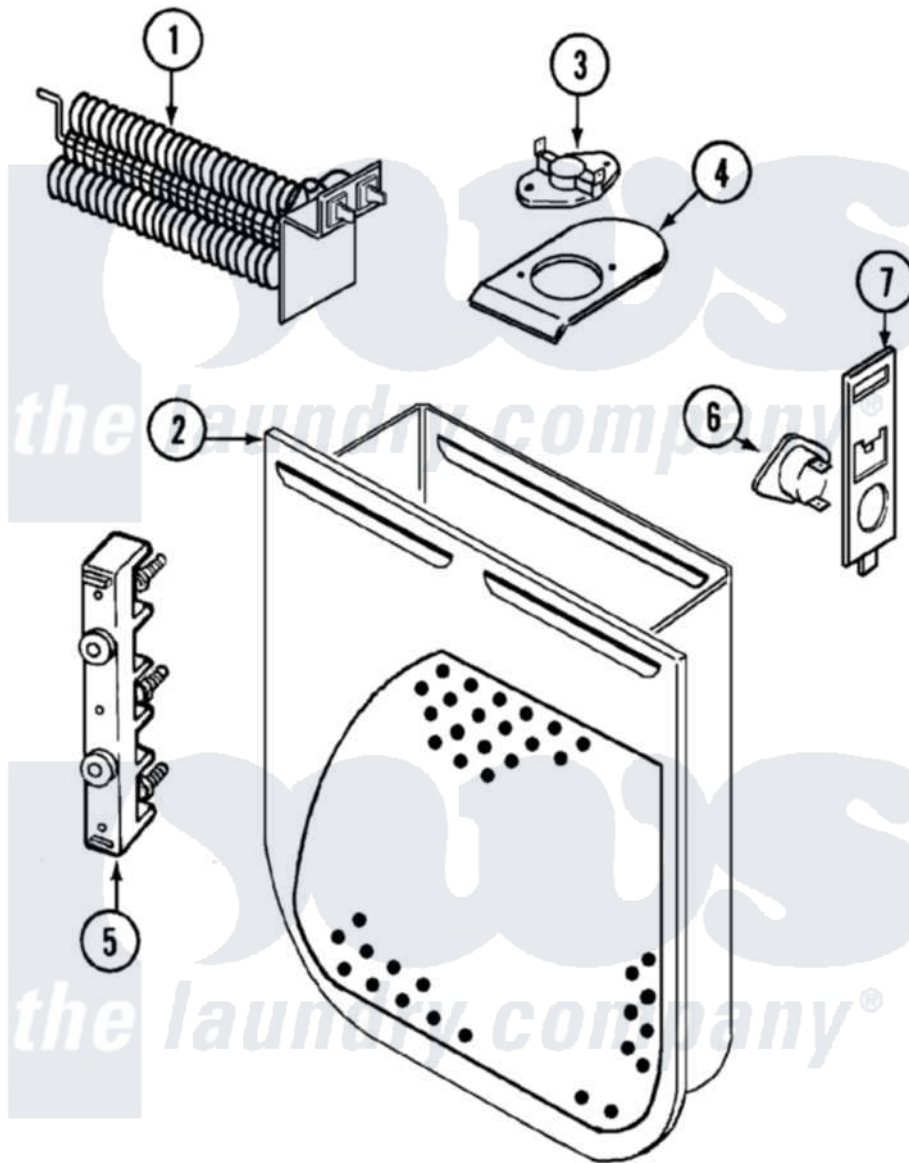

Magic Chef YE205KKW 04 - HEATER

Magic Chef [Residential Magic Chef YE205KKW Dryer Parts](#) Parts Diagram 04 - HEATER
 Click on the part number to view part

Item	Original Part Number	Replaced By	Status	Part Description
1	25-7863			Screw
"	53-1641	LA-1044		Element
2	25-7819	M0217225		Screw
"	53-1232			Heater Housing Assembly
3	53-0771			Thermostat, Hi-Limit
"	25-3083	212951		Screw, No.6-32 X 1/4 Inch
4	53-0285			Bracket, Thermostat
"	W10124350		Not Available	NOT REQUIRED PART OR SEE NOTE
"	25-7741	W10116760		Screw
5	53-0166	53-1518		Block, Terminal
"	25-6124		Not Available	NUT
"	25-3123		Not Available	WASHER, CUP
"	25-3122			Washer, Flat
"	25-0027	112432		Nut
"	25-7803	3400074		Screw
6	53-1182			Fuse, Thermal