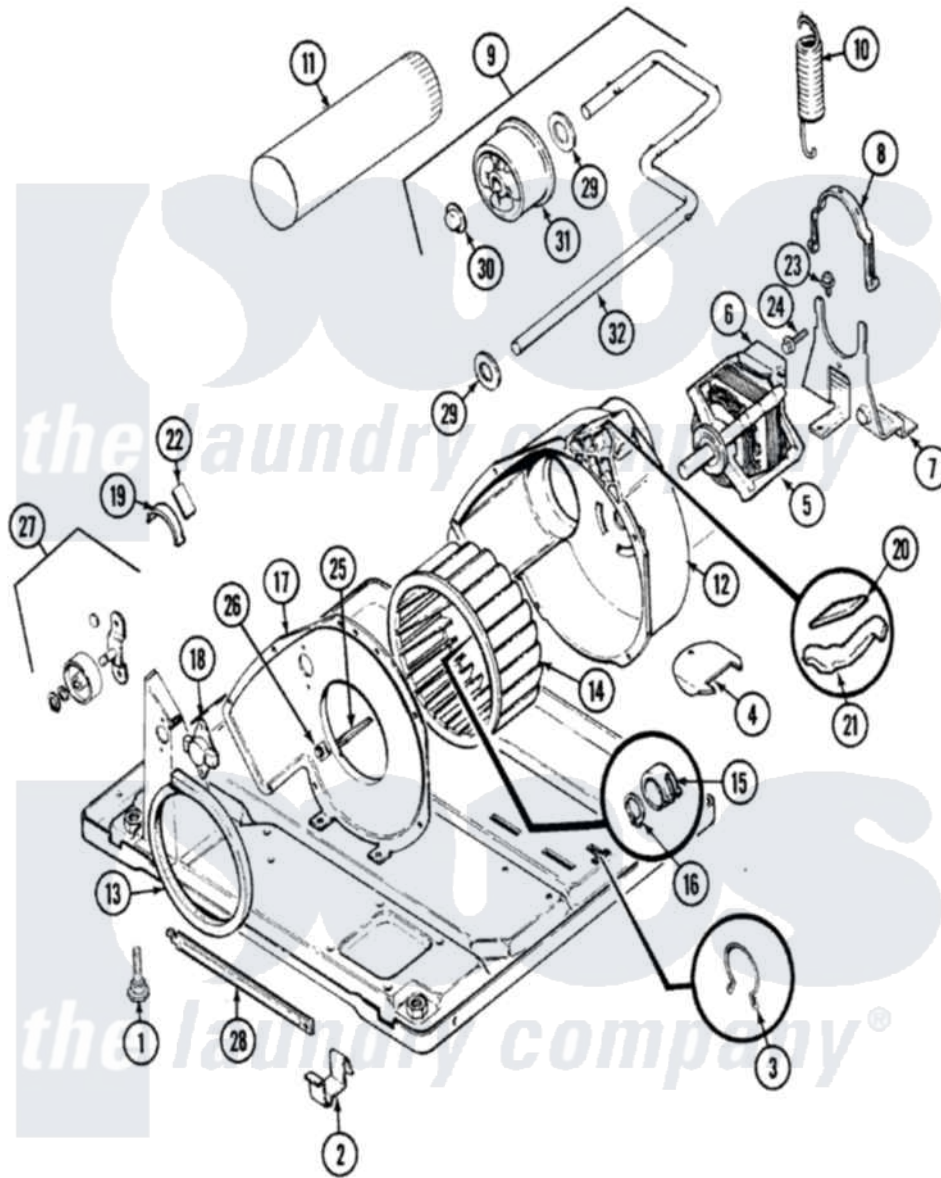

# Magic Chef YE205KKW 05 - MOTOR & DRIVE

Magic Chef [Residential Magic Chef YE205KKW Dryer Parts](#) Parts Diagram 05 - MOTOR & DRIVE  
 Click on the part number to view part

Item	Original Part Number	Replaced By	Status	Part Description
1	63-5519		Not Available	LEG, LEVELING
2	<a href="#">53-0120</a>			Clip, Front Panel
3	25-7027	<a href="#">16515</a>		Clip
4	25-7741	<a href="#">W10116760</a>		Screw
"	<a href="#">53-1921</a>			Shield, Wiring
5	<a href="#">31001016</a>			Motor
6	53-0693	<a href="#">53-0332</a>		Motor Switch
7	25-7811		Not Available	SCREW
"	53-1932	<a href="#">31001570</a>		Bracket, Motor
8	53-0214	<a href="#">660658</a>		Clamp, Motor Mounting 343481 685441
9	<a href="#">53-2287</a>			Idler Assembly
10	53-2209	<a href="#">31001465</a>		Spring, Idler
11	25-2134	<a href="#">W10116760</a>		Screw
"	<a href="#">53-0134</a>			Duct, Exhaust
12	<a href="#">53-1801</a>			Housing, Blower
13	53-0203	<a href="#">12001324</a>		Duct Kit, Collector