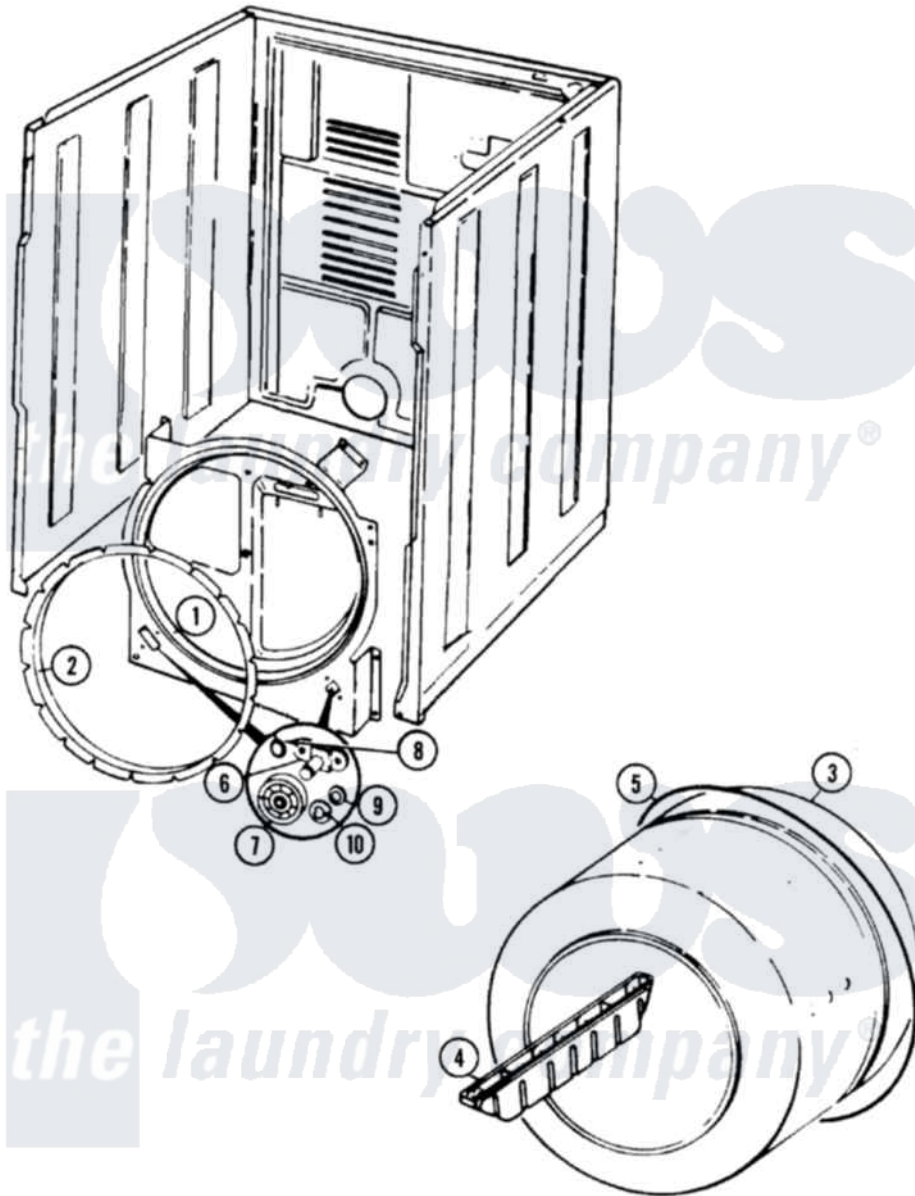

Magic Chef YE205KKW 06 - TUMBLER

Magic Chef [Residential Magic Chef YE205KKW Dryer Parts](#) Parts Diagram 06 - TUMBLER
 Click on the part number to view part

Item	Original Part Number	Replaced By	Status	Part Description
1	53-1708	LA-1054		Dryer Bulkhead Kit
"	25-7733	681414		Screw, 10AB X 1/2
2	53-0282	31001637		Seal Assembly, Cylinder Front
3	53-1250			Cylinder
4	53-1249		Not Available	BAFFLE, WHITE
"	25-7759	3196164		Screw
5	53-1589	341241		Belt
6	53-0197			Support Assembly-Cylinder Rear
"	25-7101	3351614		Screw, Gearcase Cover Mounting
7	53-0642	31001096		Roller
8	25-7813			Spacer
9	25-7814			Washer
10	LA-1008			Rr Roller Kit
"	25-7854			Ring, Retaining