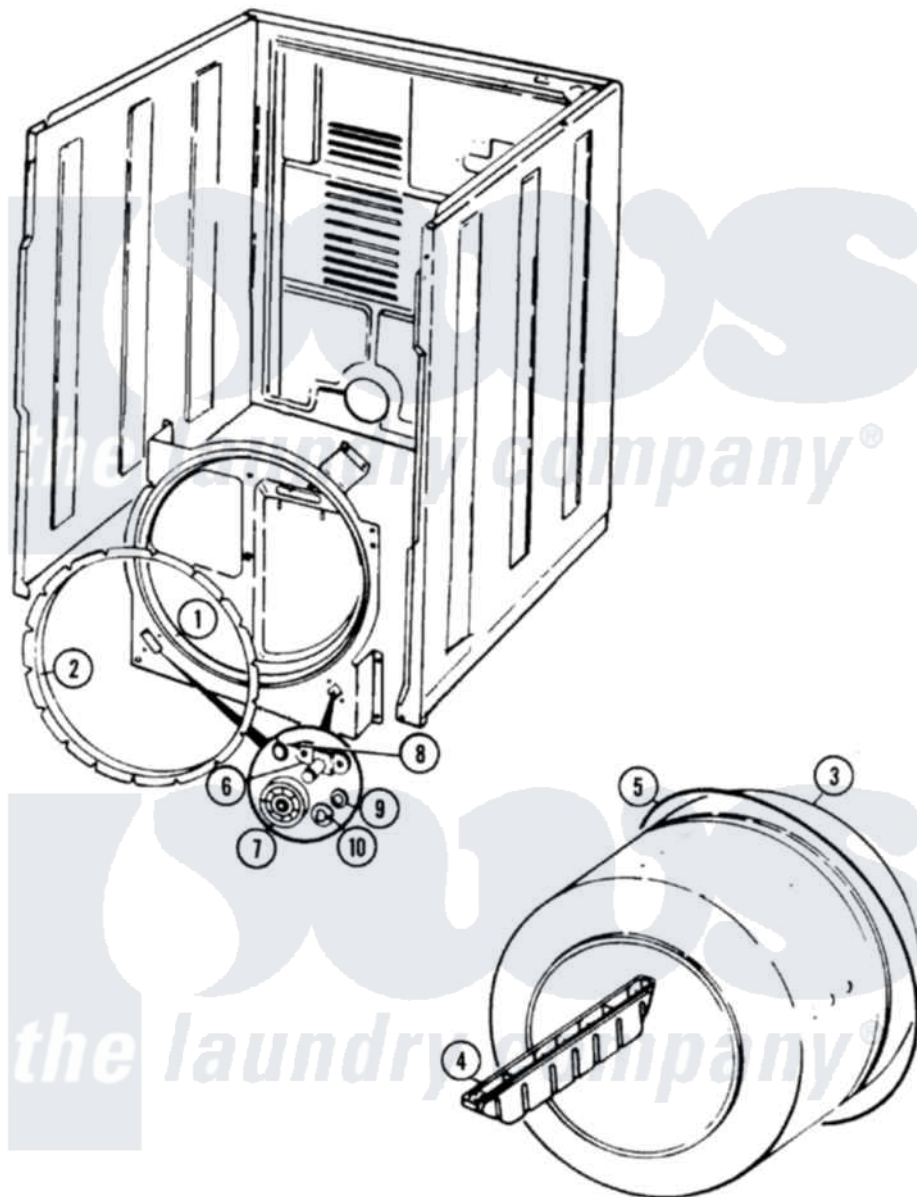

Magic Chef YE205KV 06 - TUMBLER (YE205KV)

Magic Chef [Residential Magic Chef YE205KV Dryer Parts](#) Parts Diagram 06 - TUMBLER (YE205KV)
 Click on the part number to view part

Item	Original Part Number	Replaced By	Status	Part Description
1	53-1703	LA-1054		Dryer Bulkhead Kit
"	25-7733	681414		Screw, 10AB X 1/2
2	53-0282	31001637		Seal Assembly, Cylinder Front
3	53-0178	53-1250		Cylinder
4	53-0117		Not Available	BAFFLE, GRAY
"	25-7759	3196164		Screw
5	53-1589	341241		Belt
6	53-0197			Support Assembly-Cylinder Rear
"	25-7101	3351614		Screw, Gearcase Cover Mounting
7	53-0642	31001096		Roller
8	25-7813			Spacer
9	25-7814			Washer
10	LA-1008			Rr Roller Kit
"	25-7854			Ring, Retaining