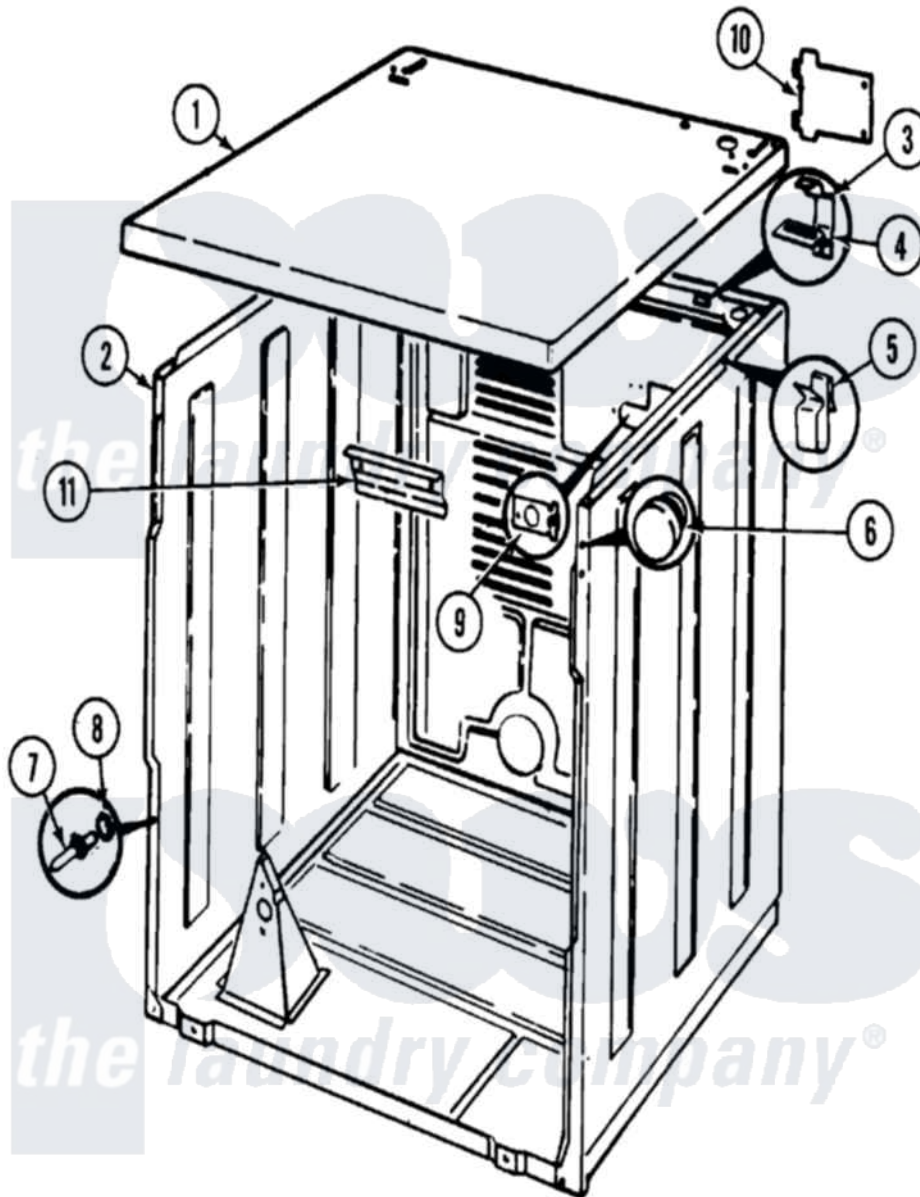

Magic Chef YE205KW 01 - CABINET

Magic Chef [Residential Magic Chef YE205KW Dryer Parts](#) Parts Diagram 01 - CABINET
 Click on the part number to view part

Item	Original Part Number	Replaced By	Status	Part Description
1	53-2435		Not Available	TOP, CABINET
2	53-2559	31001714		Cabinet And Base Assembly
"	53-2147	31001714		Cabinet And Base Assembly
3	63-5712			Hinge, Cabinet Top
4	25-3092	90767		Screw, 8A X 3/8 HeX Washer Head Tapping
"	33-0930			Pad, Top Hinge
5	25-3034			Clip, Wiring
6	33-2653			Bumper, Cabinet
7	63-6148	53-0643		Pin, Locator
8	53-0200			Sleeve, Locator Pin
"	25-0224	3400029		Nut, Adapter Plate
9	53-0135		Not Available	SUPPORT, POWER CORD
10	25-7857	90767		Screw, 8A X 3/8 HeX Washer Head Tapping
"	53-0136			Cover, Supply Cord
11	53-0133			Shield, Heat