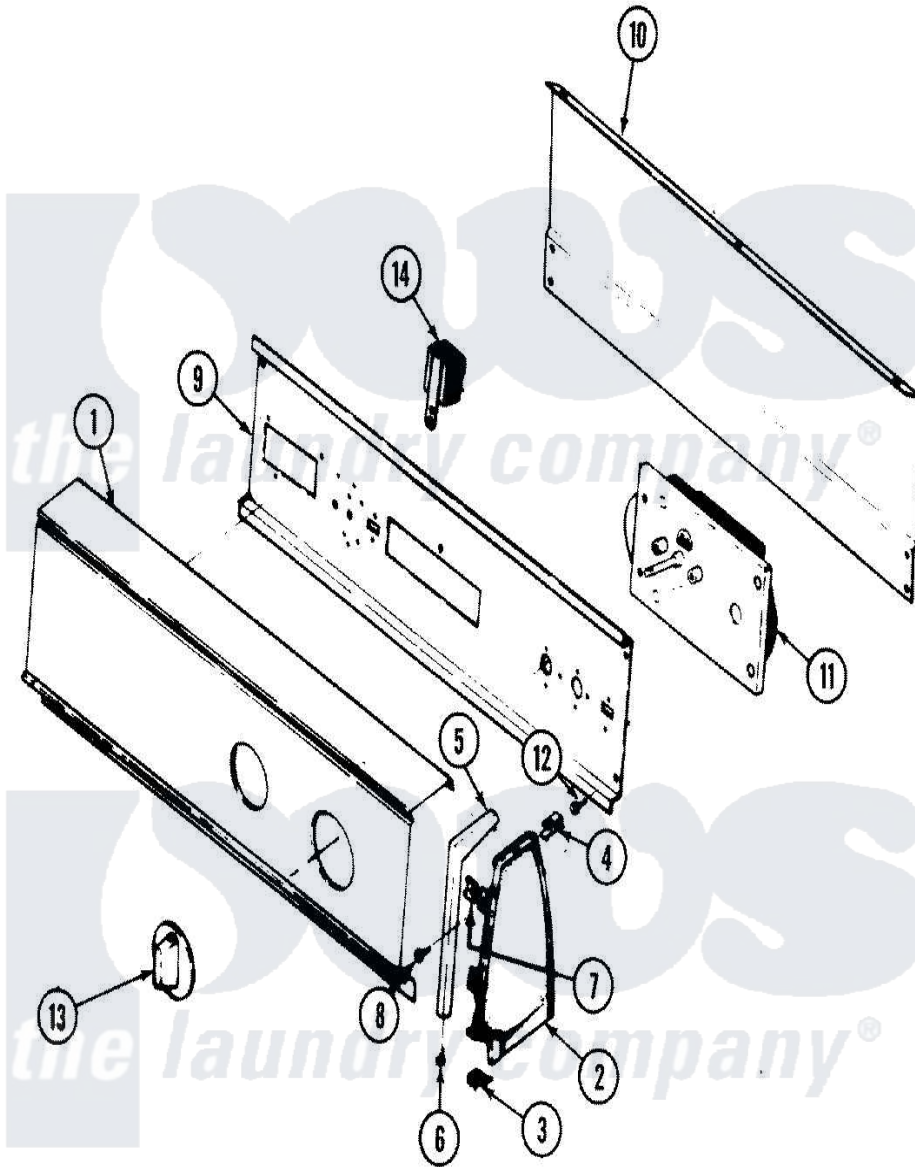

# Magic Chef YE205KW 02 - CONTROL PANEL

Magic Chef [Residential Magic Chef YE205KW Dryer Parts](#) Parts Diagram 02 - CONTROL PANEL  
 Click on the part number to view part

Item	Original Part Number	Replaced By	Status	Part Description
1	53-2470		Not Available	PANEL, CONTROL
2	35-2487	<a href="#">21001451</a>		Cap- End
"	25-7649	<a href="#">910187</a>		Screw
"	<a href="#">25-7702</a>			Speedclip, End Cap To Control Panel
"	35-2488	<a href="#">21001452</a>		Cap- End
3	25-7697	<a href="#">25-2219</a>		Screw
"	<a href="#">25-7851</a>			Speedclip, End Cap To Top
4	25-7435	<a href="#">33002917</a>		Screw, No.10-16
5	<a href="#">53-2413</a>			End Trim L.H.
"	<a href="#">53-2412</a>			End Trim RH
6	<a href="#">25-7760</a>			Screw
7	<a href="#">25-7702</a>			Speedclip, End Cap To Control Panel
8	25-3092	<a href="#">90767</a>		Screw, 8A X 3/8 HeX Washer Head Tapping
9	31001128		Not Available	SHIELD, CONTROL

"	<a href="#">53-1676</a>		Shield, Control
"	53-2504	<a href="#">31001193</a>	Pad, Shield
10	35-2688	<a href="#">21001460</a>	Shield, Rear
11	63-6743	<a href="#">31001484</a>	Resistor Assembly
"	<a href="#">53-1758</a>		Timer
12	25-7435	<a href="#">33002917</a>	Screw, No.10-16
13	53-2501	<a href="#">31001219</a>	Knob Ski
14	<a href="#">53-1639</a>		Buzzer Assembly
"	25-3092	<a href="#">90767</a>	Screw, 8A X 3/8 HeX Washer Head Tapping
15	53-2486	Not Available	MANUAL, USE & CARE
"	31001050	Not Available	MANUAL, USE & CARE
16	16000329	Not Available	GUIDE, QUICK REF. - MAGIC CHEF