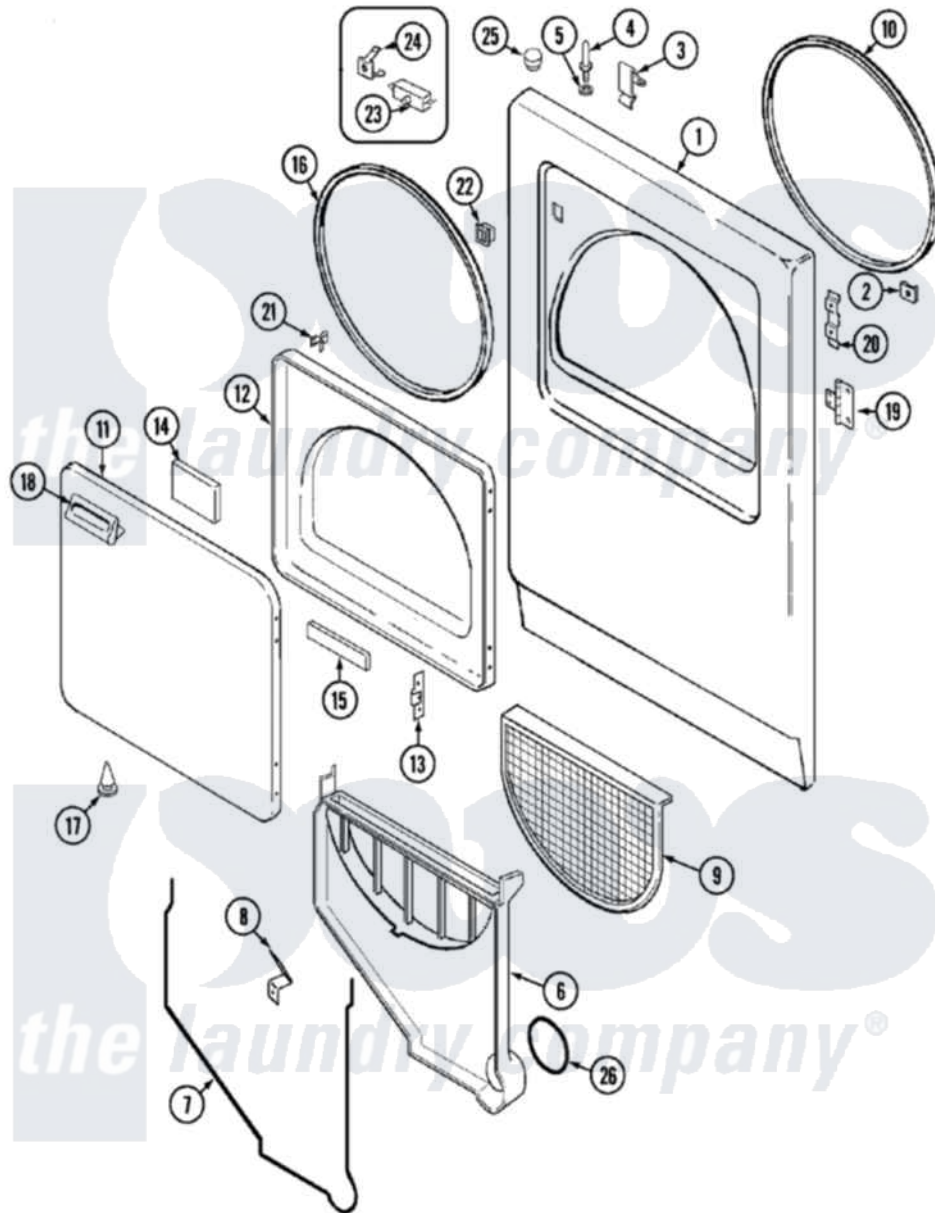

Magic Chef YE205KW 03 - DOOR

Magic Chef [Residential Magic Chef YE205KW Dryer Parts](#) Parts Diagram 03 - DOOR
 Click on the part number to view part

Item	Original Part Number	Replaced By	Status	Part Description
1	53-0726	31001771		Panel, Front
2	25-7820	489478		Screw, 8 X 1/2
"	25-7817		Not Available	CLIP, U-TYPE
3	25-7220			Clip, Cabinet Top
4	53-0643			Pin, Locator
5	53-0200			Sleeve, Locator Pin
"	25-0224	3400029		Nut, Adapter Plate
6	53-1299	12001324		Duct Kit, Collector
"	25-7810	415013-35		Screw
7	53-0204			Seal
8	53-0123			Clip
9	53-0918			Filter, Lint
10	53-1756	31001747		Seal Assembly
11	53-0154			Panel, Outer Door
12	53-0912		Not Available	PANEL, INNER DOOR (WHT)
13	53-0119			Clip, Hinge

14	53-1490		Door Pad
15	53-1491		Door Pad
16	53-0648	31001529	Seal, Door
"	25-7770	3196169	Screw, Element
17	25-3534	25-7889	Plug Button
18	53-0927		Handle, Door
"	53-0928	53-0927	Handle, Door
"	25-7810	415013-35	Screw
19	53-1492		Hinge, Dryer Door
"	25-7809		Screw, No.6-20 1/2 Flthd Torx
20	53-0121	Not Available	TWIN NUT
21	53-2364	LA-1003	Door Catch Kit
"	LA-1003		Door Catch Kit
22	25-7828	489483	Screw 10-32 X 1/2
"	53-0187	LA-1003	Door Catch Kit
23	53-0148		Switch, Door
"	LA-1005		Switch Kit
24	63-5990	31001319	Clip, Switch
25	33-2653		Bumper, Cabinet
26	53-0203	12001324	Duct Kit, Collector