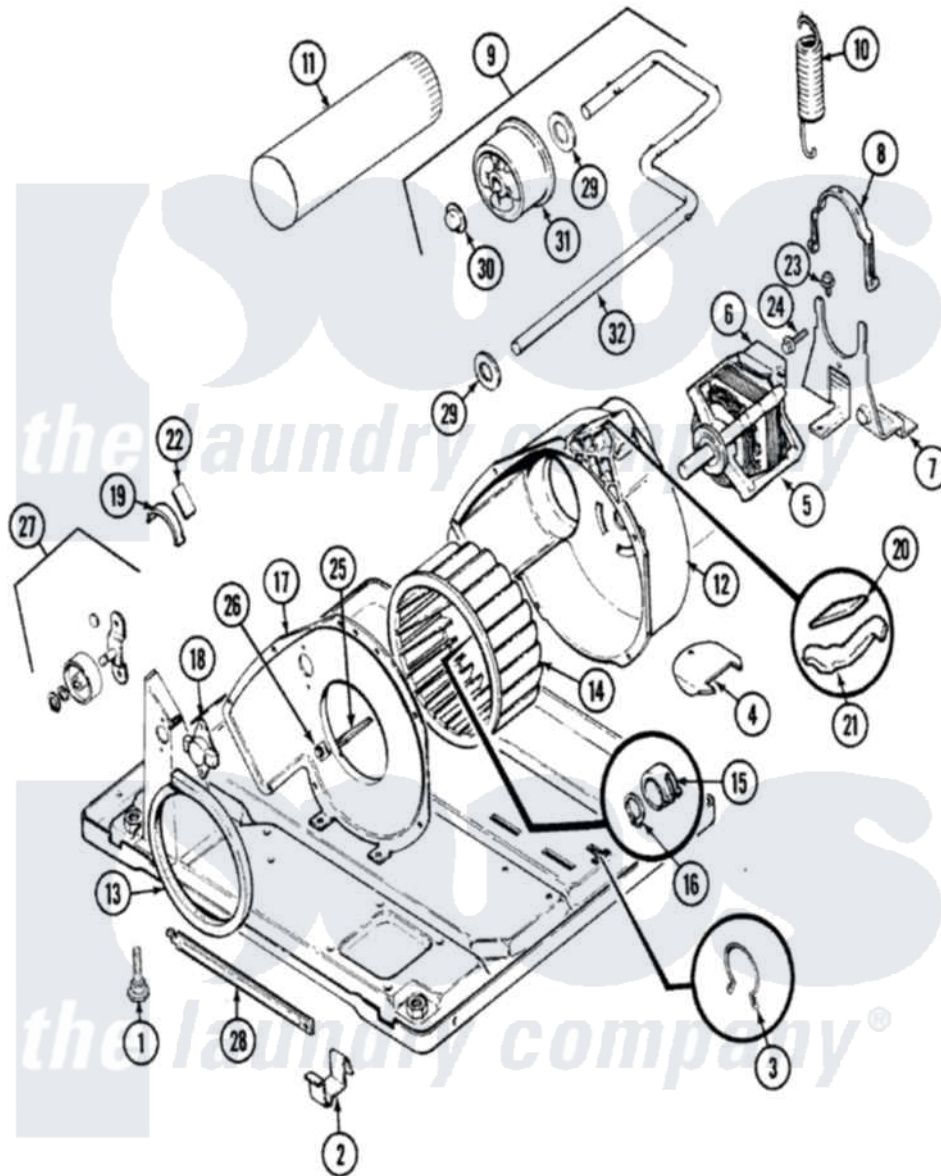

Magic Chef YE205KW 05 - MOTOR & DRIVE

Magic Chef [Residential Magic Chef YE205KW Dryer Parts](#) Parts Diagram 05 - MOTOR & DRIVE
 Click on the part number to view part

Item	Original Part Number	Replaced By	Status	Part Description
1	63-5519		Not Available	LEG, LEVELING
2	53-0120			Clip, Front Panel
3	25-7027	16515		Clip
4	25-7741	W10116760		Screw
"	53-1921			Shield, Wiring
5	53-2275	W10410996		Motor-Drve
"	31001015	W10410996		Motor-Drve
6	53-0693	53-0332		Motor Switch
7	25-7811		Not Available	SCREW
"	53-1932	31001570		Bracket, Motor
8	53-0214	660658		Clamp, Motor Mounting 343481 685441
9	53-2287			Idler Assembly
10	53-2209	31001465		Spring, Idler
11	53-0134			Duct, Exhaust
"	25-2134	W10116760		Screw
12	53-1801			Housing, Blower

13	53-0203	12001324	Duct Kit, Collector
14	53-0106		Blower Wheel
"	31001043		Wheel, Blower
15	25-7823	312967	Clamp, Blower Housing
16	25-7855		Ring, Retaining
17	53-1934		Cover, Blower Housing
"	25-7807	33002917	Screw, No.10-16
18	53-1107		Thermostat, Control
"	25-2134	W10116760	Screw
19	53-2273	31001470	Glide, Tumbler
"	LA-1006		Glide Kit, Tumbler
20	53-0724	31001356	Pad, Glide
21	53-2272	31001469	Glide, Tumbler
22	53-1684	31001356	Pad, Glide
23	25-7699	Not Available	STRAIN RELIEF
24	25-7674		Screw
25	53-1026		Guide, Vane Inlet
26	25-3457		Screw, Sems
27	LA-1008		Rr Roller Kit
"	LA-1007	12002126	Reinforcement Brace/Glide Kit
28	53-1625		Brace, Tumbler Support
29	25-7815		Washer
30	25-7957		Pushnut
31	53-1628	31001344	Pulley, Idler
32	53-2250	53-2287	Idler Assembly