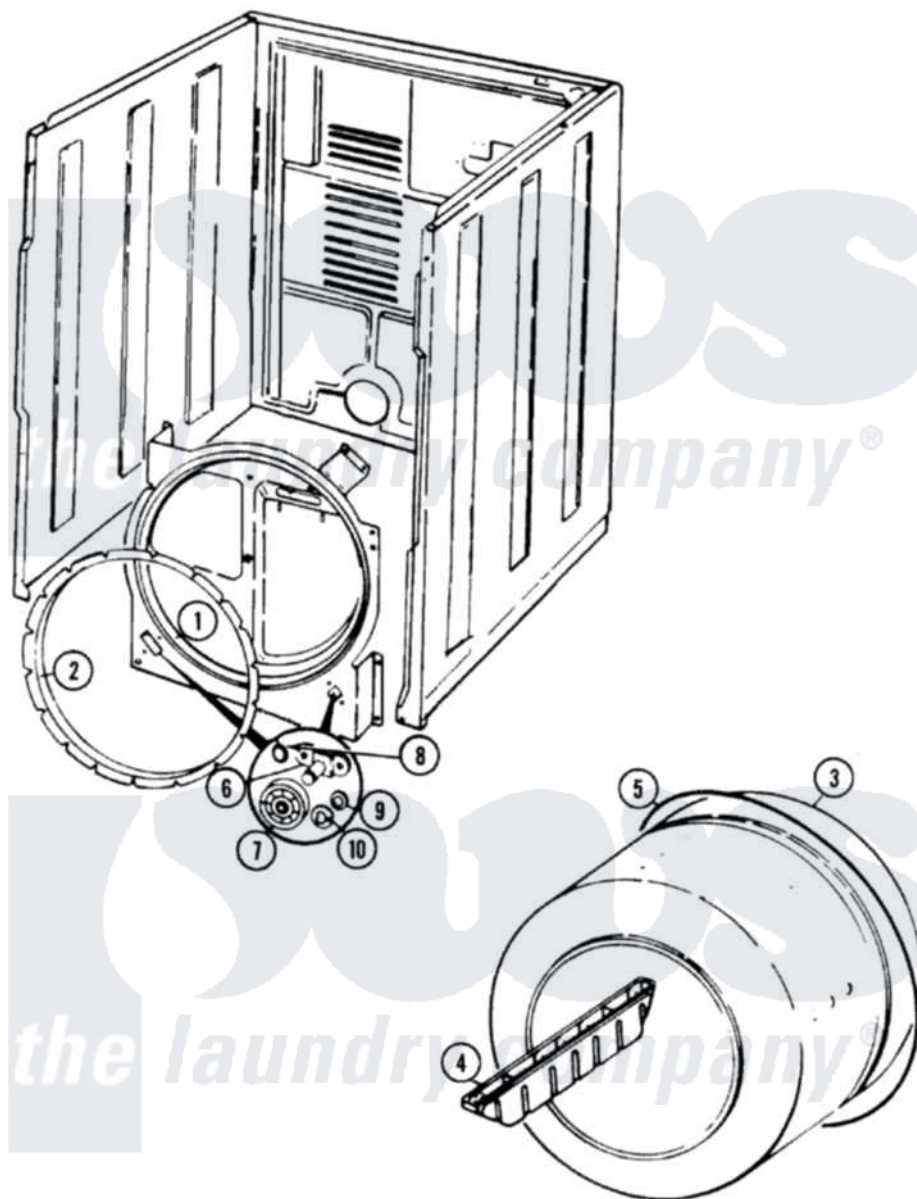

Magic Chef YE205KWC 06 - TUMBLER

Magic Chef [Residential Magic Chef YE205KWC Dryer Parts](#) Parts Diagram 06 - TUMBLER
 Click on the part number to view part

Item	Original Part Number	Replaced By	Status	Part Description
1	53-1703	LA-1054		Dryer Bulkhead Kit
"	25-7733	681414		Screw, 10AB X 1/2
2	53-0282	31001637		Seal Assembly, Cylinder Front
3	53-0178	53-1250		Cylinder
4	53-0117		Not Available	BAFFLE, GRAY
"	25-7759	3196164		Screw
5	53-1589	341241		Belt
6	53-0197			Support Assembly-Cylinder Rear
"	25-7101	3351614		Screw, Gearcase Cover Mounting
7	53-0642	31001096		Roller
8	25-7813			Spacer
9	25-7814			Washer
10	LA-1008			Rr Roller Kit
"	25-7854			Ring, Retaining