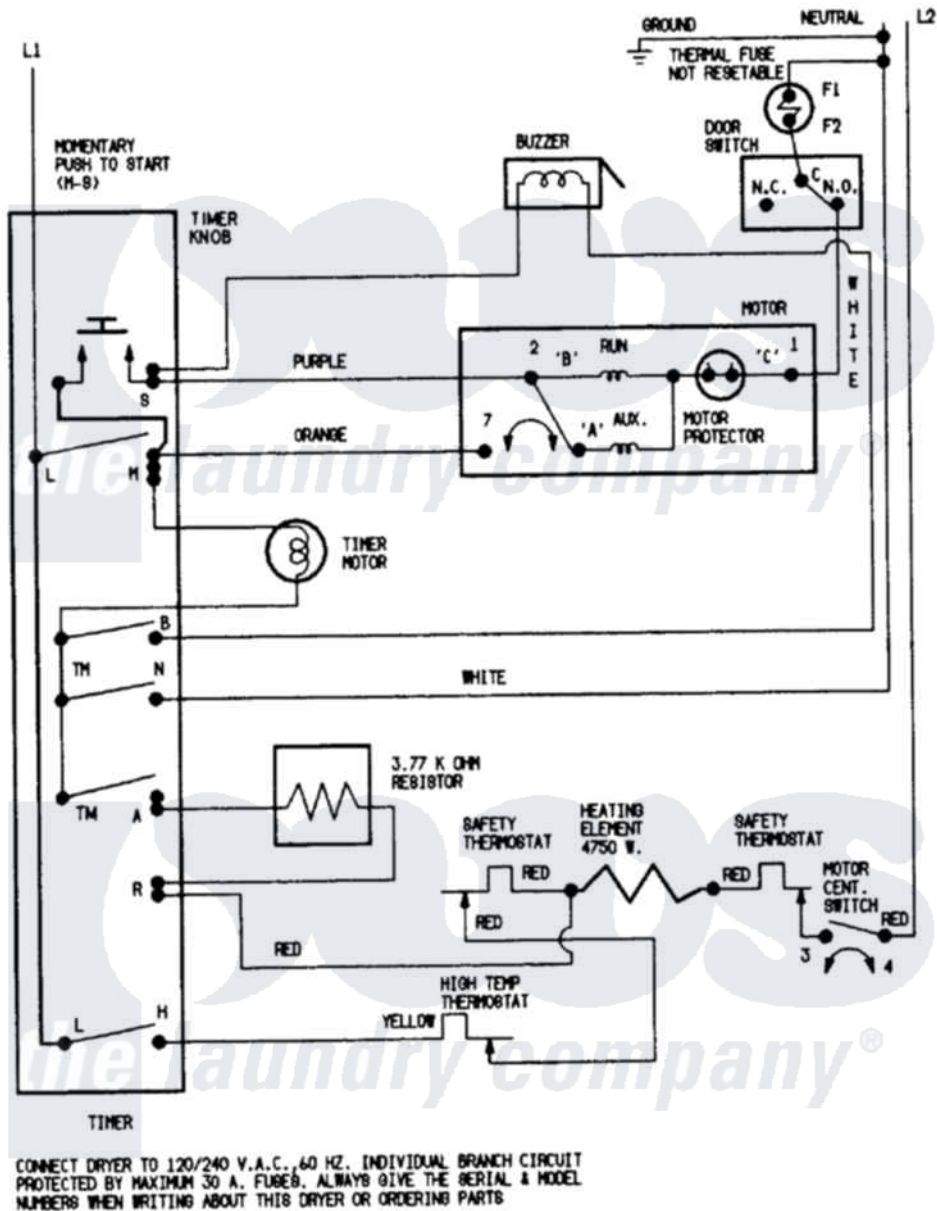

Magic Chef YE205KWC 07 - WIRING INFORMATION

[Magic Chef Residential Magic Chef YE205KWC Dryer Parts](#) Parts Diagram 07 - WIRING INFORMATION
 Click on the part number to view part

| Item | Original Part Number | Replaced By | Status | Part Description |
|------|----------------------|-------------|---------------|--------------------|
| NI | 15001210 | | Not Available | WIRING INFORMATION |
| " | 15001202 | | Not Available | WIRING INFORMATION |