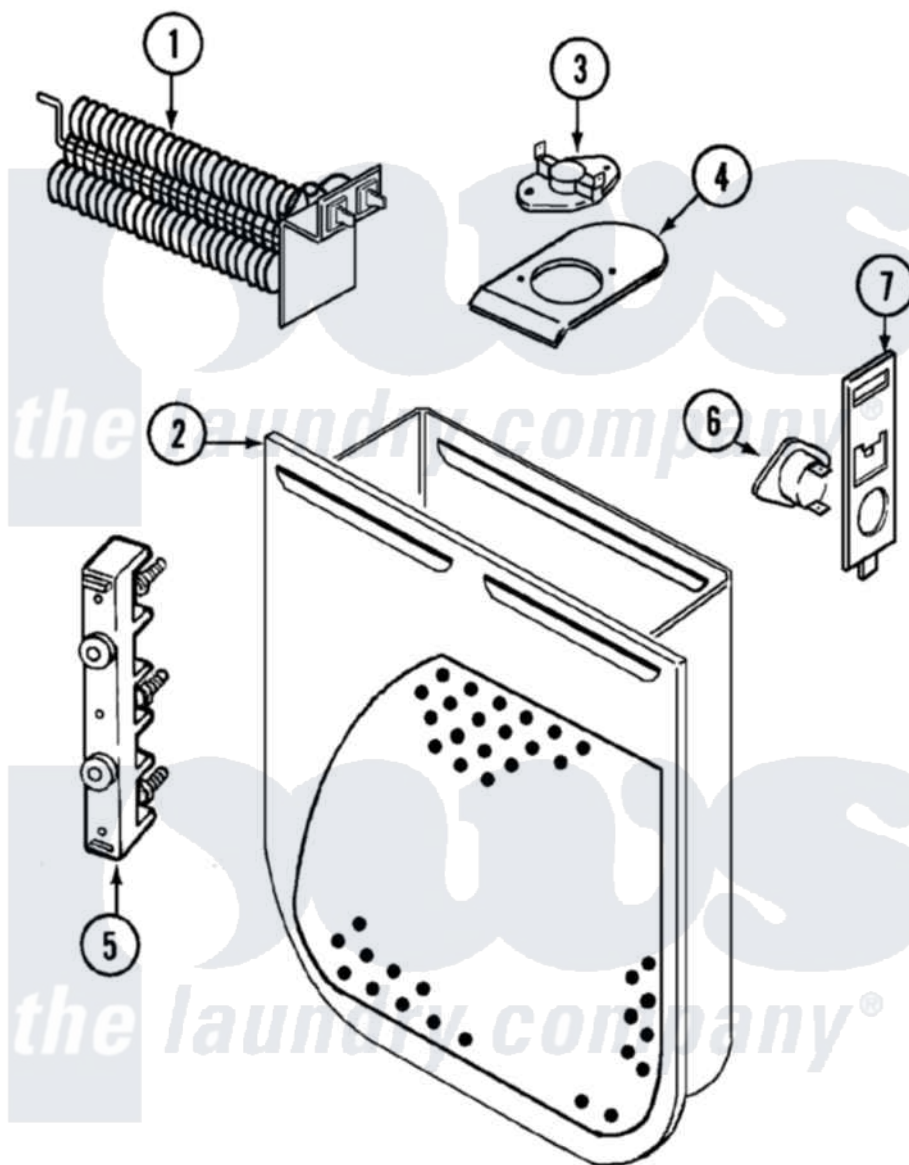

# Magic Chef YE206KA 02 - HEATER

Magic Chef [Residential Magic Chef YE206KA Dryer Parts](#) Parts Diagram 02 - HEATER  
 Click on the part number to view part

Item	Original Part Number	Replaced By	Status	Part Description
1	<a href="#">25-7863</a>			Screw
"	53-1641	<a href="#">LA-1044</a>		Element
2	25-7819	<a href="#">M0217225</a>		Screw
"	<a href="#">53-1232</a>			Heater Housing Assembly
3	<a href="#">53-0771</a>			Thermostat, Hi-Limit
"	25-3083	<a href="#">212951</a>		Screw, No.6-32 X 1/4 Inch
4	<a href="#">53-0285</a>			Bracket, Thermostat
"	25-7741	<a href="#">W10116760</a>		Screw
5	53-0166	<a href="#">53-1518</a>		Block, Terminal
"	25-0027	<a href="#">112432</a>		Nut
"	25-6124		Not Available	NUT
"	25-3123		Not Available	WASHER, CUP
"	<a href="#">25-3122</a>			Washer, Flat
"	25-7803	<a href="#">3400074</a>		Screw
6	<a href="#">53-1182</a>			Fuse, Thermal
7	<a href="#">53-1181</a>			Bracket, Thermal Fuse