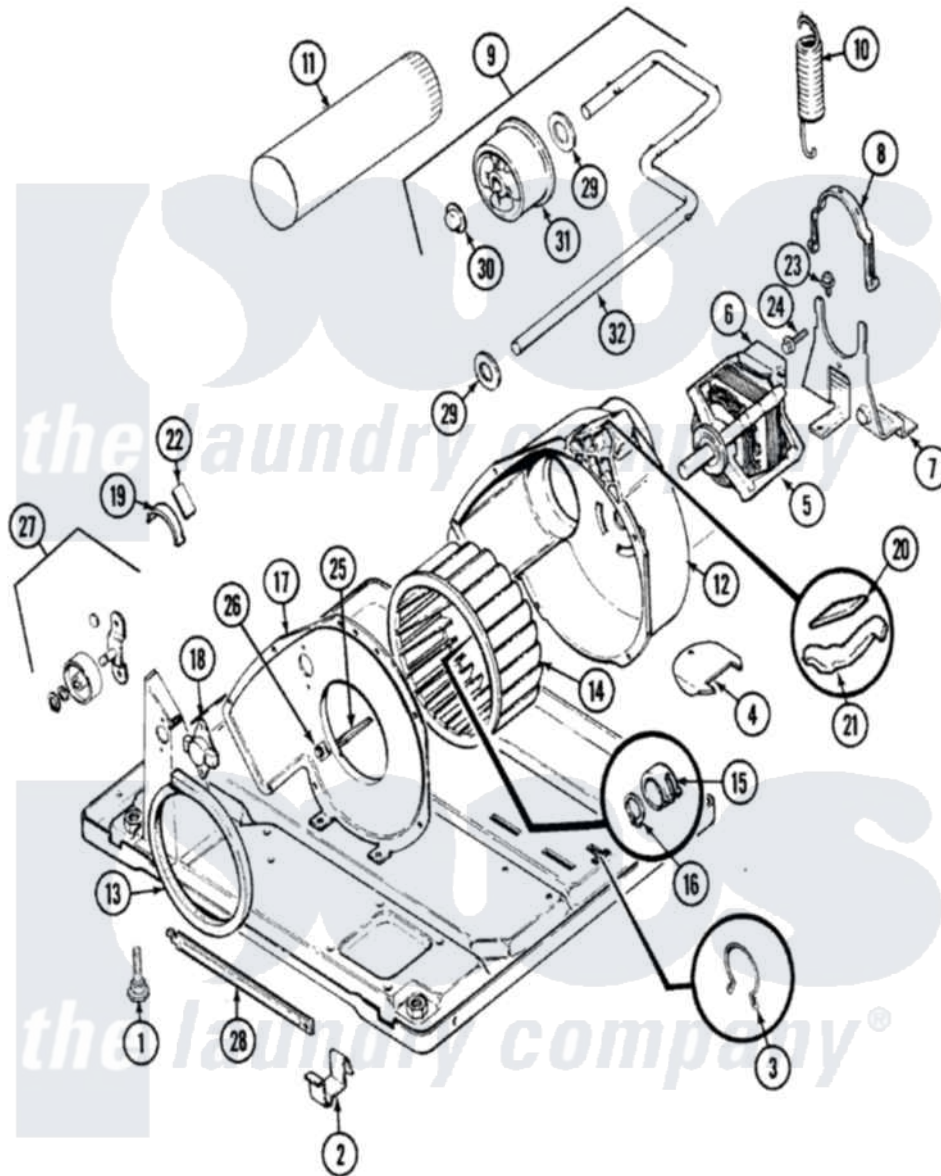

Magic Chef YE206KA 03 - MOTOR & DRIVE

Magic Chef [Residential Magic Chef YE206KA Dryer Parts](#) Parts Diagram 03 - MOTOR & DRIVE
 Click on the part number to view part

Item	Original Part Number	Replaced By	Status	Part Description
1	63-5519		Not Available	LEG, LEVELING
2	53-0120			Clip, Front Panel
3	25-7027	16515		Clip
4	53-1921			Shield, Wiring
"	25-7741	W10116760		Screw
5	31001015	W10410996		Motor-Drve
"	53-2275	W10410996		Motor-Drve
6	53-0693	53-0332		Motor Switch
7	53-1932	31001570		Bracket, Motor
"	25-7811		Not Available	SCREW
8	53-0214	660658		Clamp, Motor Mounting 343481 685441
9	53-2287			Idler Assembly
10	53-2209	31001465		Spring, Idler
11	53-0134			Duct, Exhaust
"	25-2134	W10116760		Screw
12	53-1801			Housing, Blower

13	53-0203	12001324	Duct Kit, Collector
14	53-0106		Blower Wheel
"	31001043		Wheel, Blower
15	25-7823	312967	Clamp, Blower Housing
16	25-7855		Ring, Retaining
17	53-1933	Not Available	COVER, BLOWER HOUSING
"	25-7807	33002917	Screw, No.10-16
18	53-1107		Thermostat, Control
"	53-0170	Not Available	THERMOSTAT, LO-LIMIT (120/110)
"	25-2134	W10116760	Screw
19	53-0185	31001470	Glide, Tumbler
"	LA-1006		Glide Kit, Tumbler
20	53-0724	31001356	Pad, Glide
21	53-0183	31001469	Glide, Tumbler
22	53-1684	31001356	Pad, Glide
23	25-7699	Not Available	STRAIN RELIEF
24	25-7674		Screw
25	53-1026		Guide, Vane Inlet
26	25-3457		Screw, Sems
27	LA-1008		Rr Roller Kit
"	LA-1007	12002126	Reinforcement Brace/Glide Kit
28	53-1625		Brace, Tumbler Support
29	25-7815		Washer
30	25-7957		Pushnut
31	53-1628	31001344	Pulley, Idler
32	53-2250	53-2287	Idler Assembly