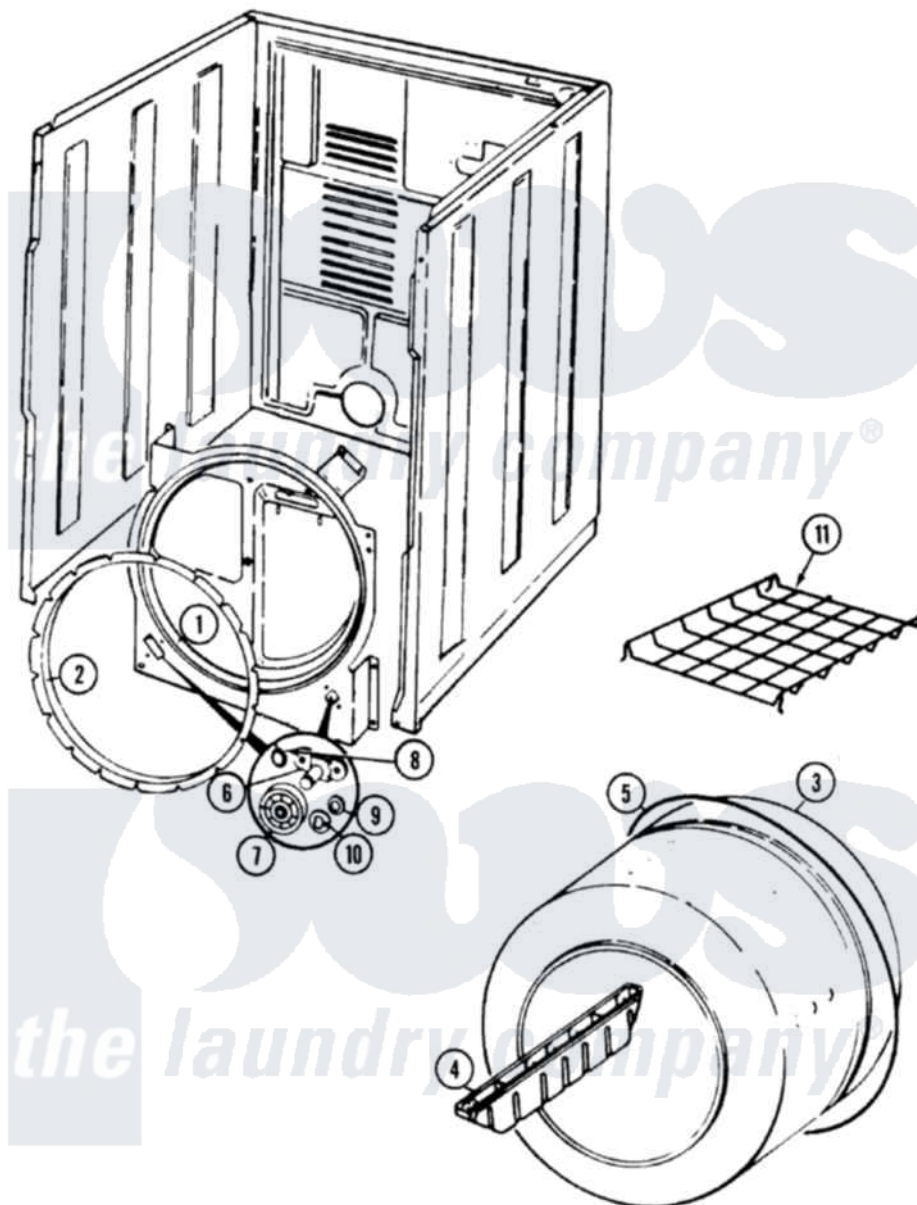

Magic Chef YE206KA 04 - TUMBLER

Magic Chef [Residential Magic Chef YE206KA Dryer Parts](#) Parts Diagram 04 - TUMBLER
 Click on the part number to view part

Item	Original Part Number	Replaced By	Status	Part Description
1	53-1708	LA-1054		Dryer Bulkhead Kit
"	25-7733	681414		Screw, 10AB X 1/2
2	53-0282	31001637		Seal Assembly, Cylinder Front
3	53-1250			Cylinder
4	53-1249		Not Available	BAFFLE, WHITE
"	25-7759	3196164		Screw
5	53-1589	341241		Belt
6	53-0197			Support Assembly-Cylinder Rear
"	25-7101	3351614		Screw, Gearcase Cover Mounting
7	53-0642	31001096		Roller
8	25-7813			Spacer
9	25-7814			Washer
10	LA-1008			Rr Roller Kit
"	25-7854			Ring, Retaining
11	53-0772	21001495		Rack, Drying