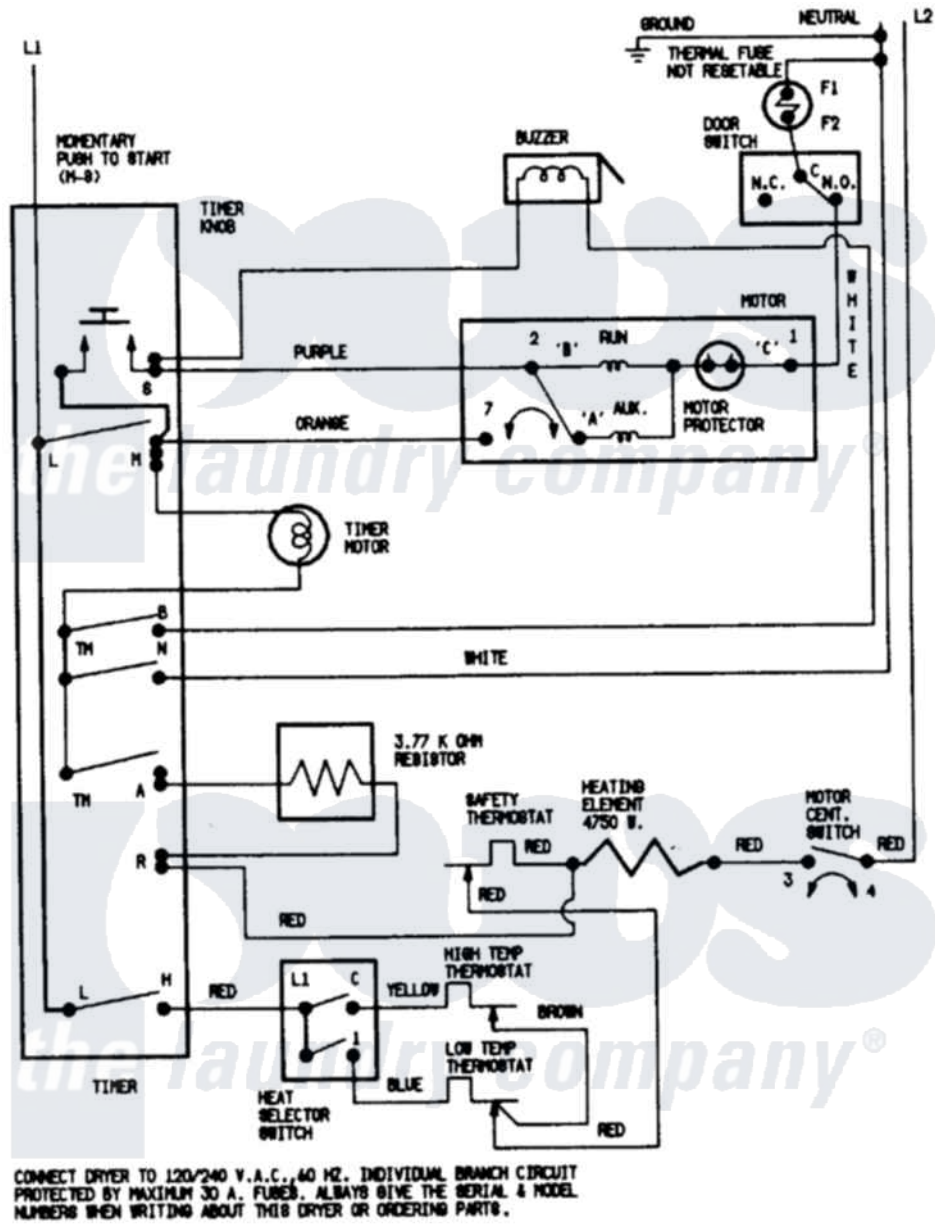

Magic Chef YE206KA 05 - WIRING INFORMATION

Magic Chef [Residential Magic Chef YE206KA Dryer Parts](#) Parts Diagram 05 - WIRING INFORMATION
 Click on the part number to view part

Item	Original Part Number	Replaced By	Status	Part Description
NI	15001200		Not Available	WIRING INFORMATION