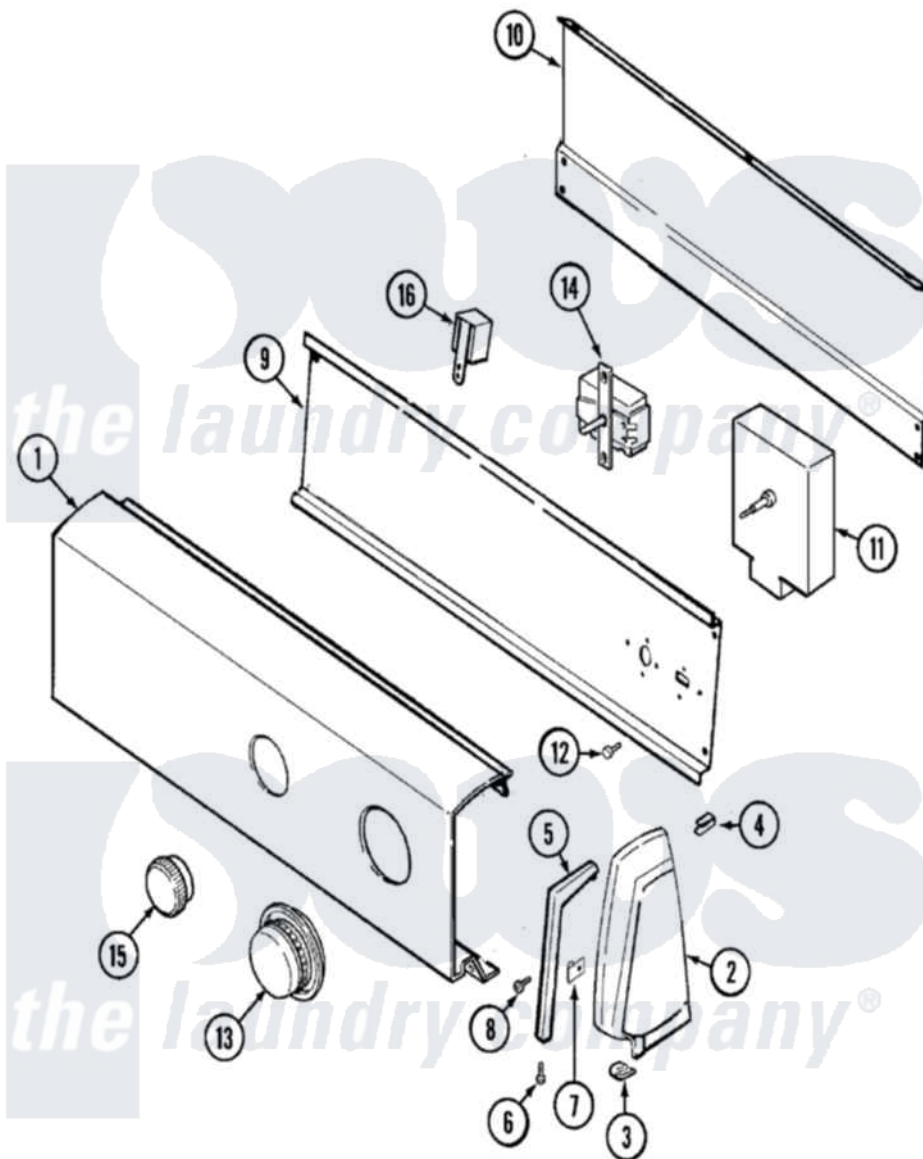

Magic Chef YE206KAC 01 - CONTROL PANEL

Magic Chef [Residential Magic Chef YE206KAC Dryer Parts](#) Parts Diagram 01 - CONTROL PANEL
 Click on the part number to view part

Item	Original Part Number	Replaced By	Status	Part Description
1	53-2472		Not Available	PANEL, CONTROL
2	35-2488	21001452		Cap- End
"	25-7851			Speedclip, End Cap To Top
"	25-7702			Speedclip, End Cap To Control Panel
"	35-2487	21001451		Cap- End
"	25-7697	25-2219		Screw
"	25-7649	910187		Screw
3	25-7851			Speedclip, End Cap To Top
"	25-7697	25-2219		Screw
4	25-7852			Speedclip, Rr Shld To End Cap
"	25-7435	33002917		Screw, No.10-16
5	53-2412			End Trim RH
"	53-2413			End Trim L.H.
6	25-7760			Screw
7	25-7702			Speedclip, End Cap To Control

	25-1192		Panel
8	25-3092	90767	Screw, 8A X 3/8 HeX Washer Head Tapping
9	53-1676		Shield, Control
"	31001128	Not Available	SHIELD, CONTROL
"	53-2504	31001193	Pad, Shield
10	35-2688	21001460	Shield, Rear
11	63-6743	31001484	Resistor Assembly
"	53-1758		Timer
12	25-0205	216412	Screw, Bracket To Timer
13	53-2501	31001219	Knob Ski
14	25-3092	90767	Screw, 8A X 3/8 HeX Washer Head Tapping
"	53-0344	Not Available	SWITCH, TEMPERATURE
"	31001129		Switch, Temperature
15	35-3960	21001283	Knob, Selector---Piq
16	53-1639		Buzzer Assembly
"	25-3092	90767	Screw, 8A X 3/8 HeX Washer Head Tapping
17	31001051	Not Available	KNOB & SKIRT ASSY.
"	31001018	Not Available	MANUAL, USE & CARE
18	16000329	Not Available	GUIDE, QUICK REF. - MAGIC CHEF