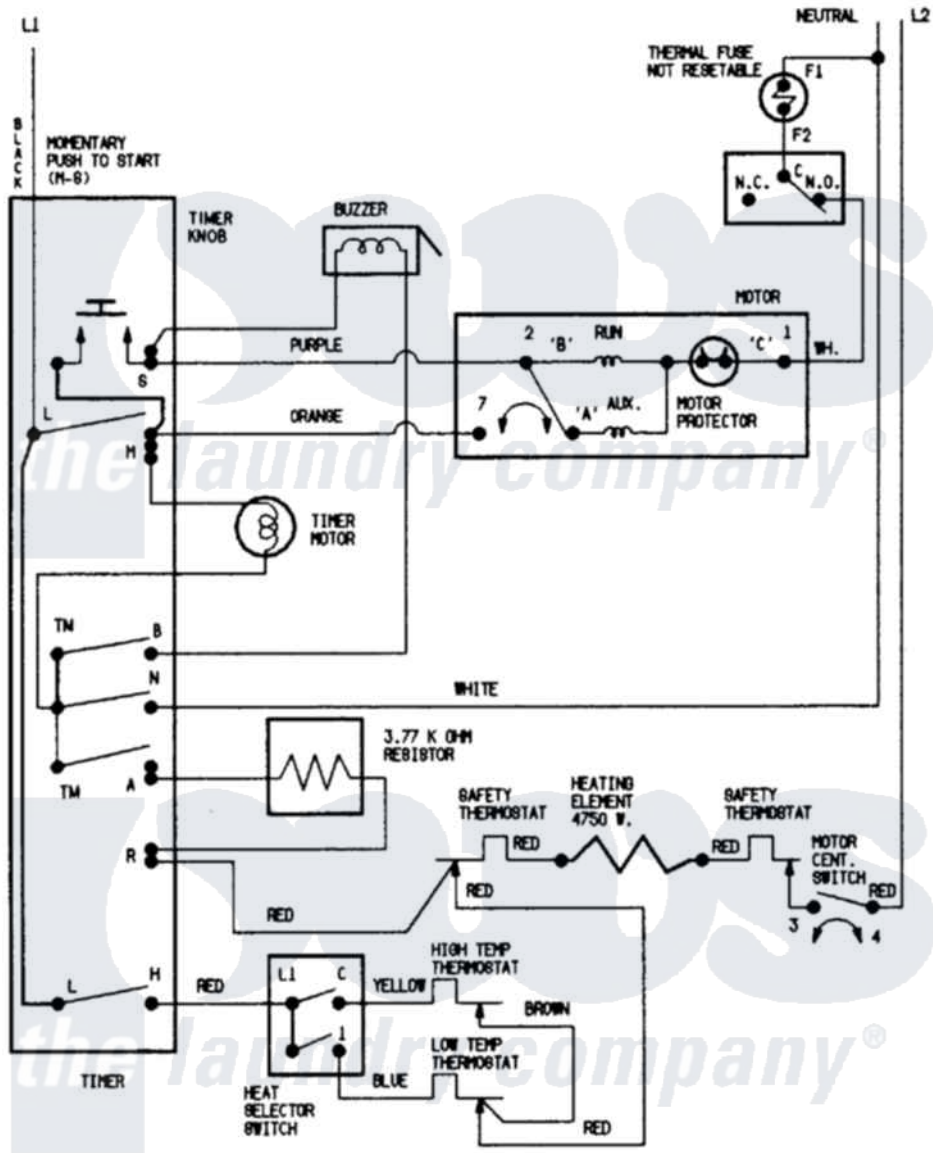

# Magic Chef YE206KAC 05 - WIRING INFORMATION

CONNECT DRYER TO 120/240 V.A.C., 60 HZ. INDIVIDUAL BRANCH CIRCUIT PROTECTED BY MAXIMUM 30 A. FUSES. ALWAYS GIVE THE SERIAL & MODEL NUMBERS WHEN WRITING ABOUT THIS DRYER OR ORDERING PARTS

Magic Chef [Residential Magic Chef YE206KAC Dryer Parts](#) Parts Diagram 05 - WIRING INFORMATION  
 Click on the part number to view part

Item	Original Part Number	Replaced By	Status	Part Description
NI	15001209		Not Available	WIRING INFORMATION
"	15001200		Not Available	WIRING INFORMATION