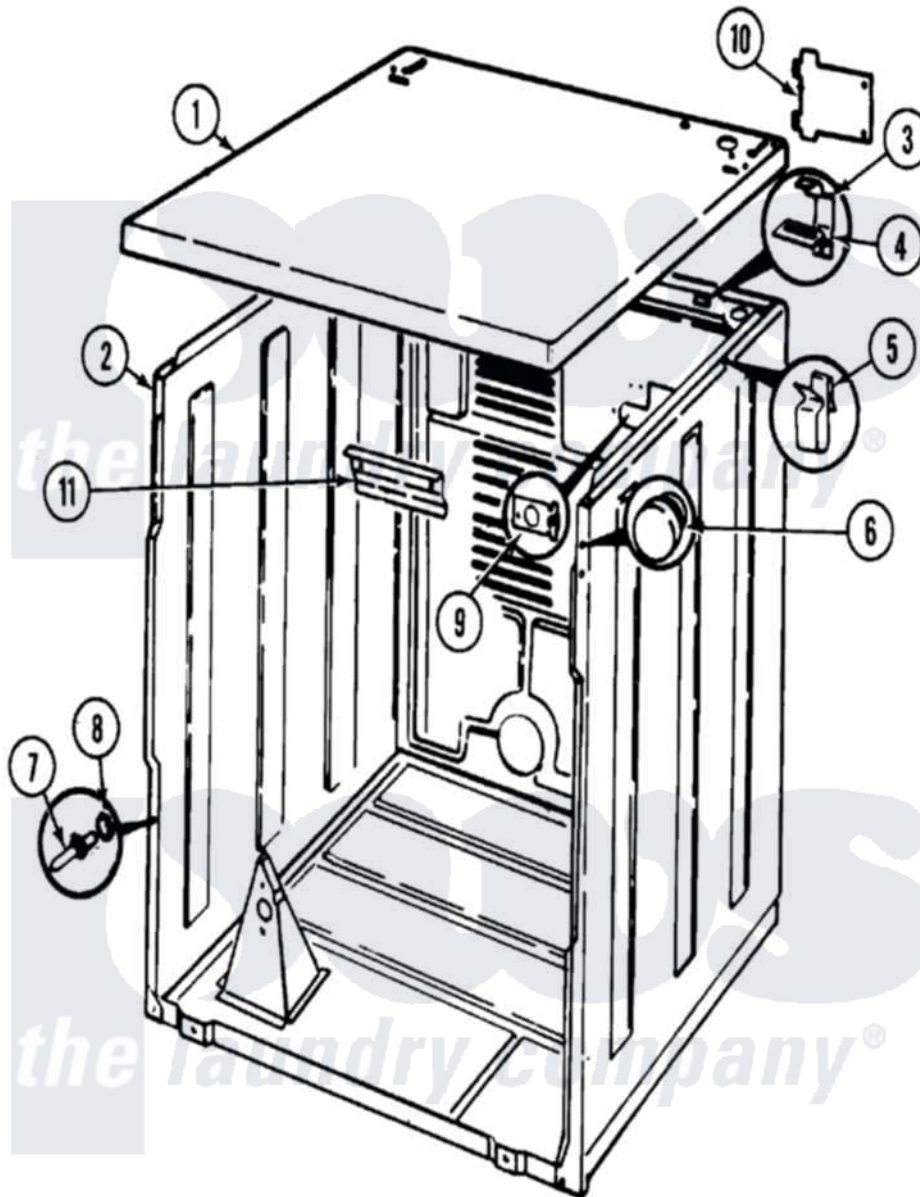

Magic Chef YE206KW 01 - CABINET

Magic Chef [Residential Magic Chef YE206KW Dryer Parts](#) Parts Diagram 01 - CABINET
 Click on the part number to view part

Item	Original Part Number	Replaced By	Status	Part Description
1	53-2435		Not Available	TOP, CABINET
2	53-2559	31001714		Cabinet And Base Assembly
"	53-2147	31001714		Cabinet And Base Assembly
3	63-5712			Hinge, Cabinet Top
4	25-3092	90767		Screw, 8A X 3/8 HeX Washer Head Tapping
"	33-0930			Pad, Top Hinge
5	25-3034			Clip, Wiring
6	33-2653			Bumper, Cabinet
7	53-0643			Pin, Locator
8	53-0200			Sleeve, Locator Pin
"	25-0224	3400029		Nut, Adapter Plate
9	53-0135		Not Available	SUPPORT, POWER CORD
10	25-7857	90767		Screw, 8A X 3/8 HeX Washer Head Tapping
"	53-0136			Cover, Supply Cord
11	53-0133			Shield, Heat