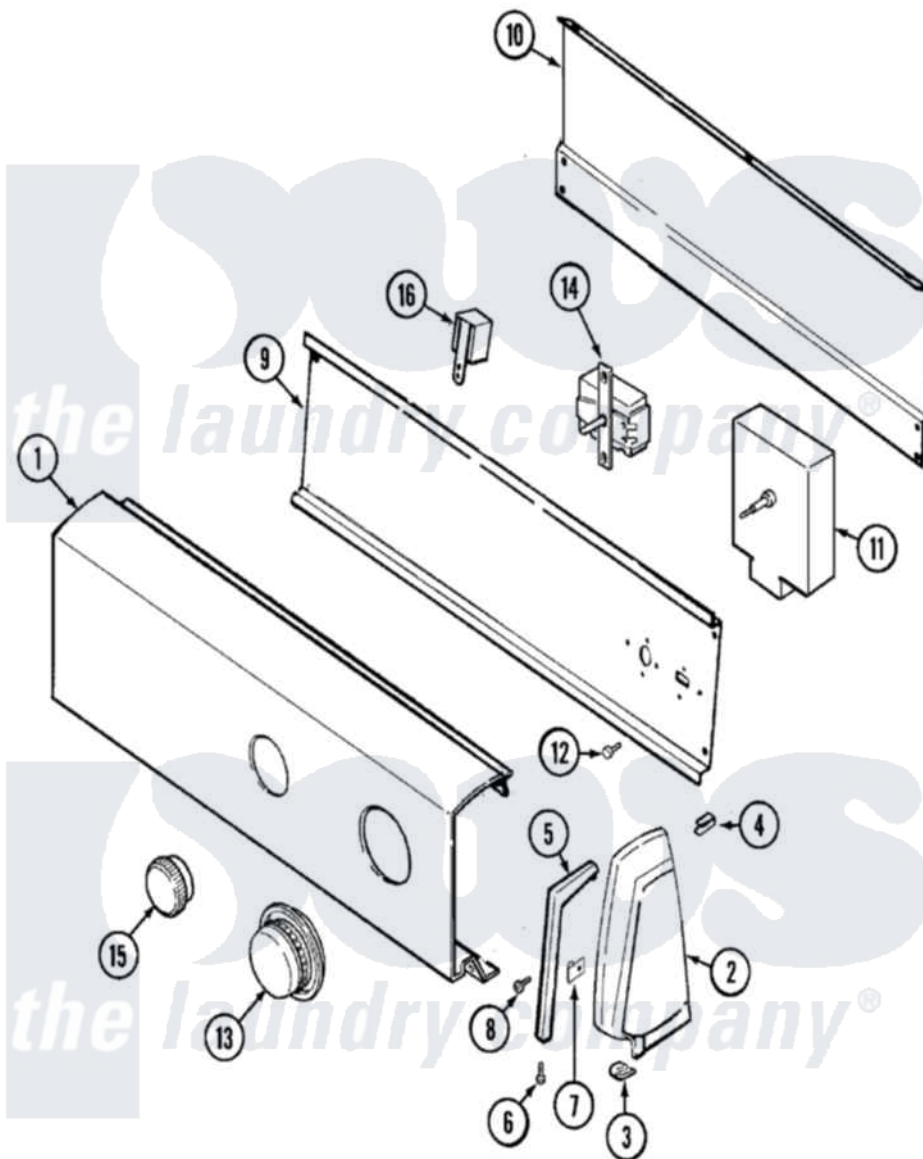

Magic Chef YE206KW 02 - CONTROL PANEL

Magic Chef [Residential Magic Chef YE206KW Dryer Parts](#) Parts Diagram 02 - CONTROL PANEL
 Click on the part number to view part

Item	Original Part Number	Replaced By	Status	Part Description
1	53-2472		Not Available	PANEL, CONTROL
2	35-2488	21001452		Cap- End
"	25-7851			Speedclip, End Cap To Top
"	25-7702			Speedclip, End Cap To Control Panel
"	35-2487	21001451		Cap- End
"	25-7697	25-2219		Screw
"	25-7649	910187		Screw
3	25-7851			Speedclip, End Cap To Top
"	25-7697	25-2219		Screw
4	25-7852			Speedclip, Rr Shld To End Cap
"	25-7435	33002917		Screw, No.10-16
5	53-2412			End Trim RH
"	53-2413			End Trim L.H.
6	25-7760			Screw
7	25-7702			Speedclip, End Cap To Control

	45-1192		Panel
8	25-3092	90767	Screw, 8A X 3/8 HeX Washer Head Tapping
9	53-1676		Shield, Control
"	31001128	Not Available	SHIELD, CONTROL
"	53-2504	31001193	Pad, Shield
10	35-2688	21001460	Shield, Rear
11	63-6743	31001484	Resistor Assembly
"	53-1758		Timer
12	25-0205	216412	Screw, Bracket To Timer
13	53-2501	31001219	Knob Ski
14	25-3092	90767	Screw, 8A X 3/8 HeX Washer Head Tapping
"	53-0344	Not Available	SWITCH, TEMPERATURE
"	31001129		Switch, Temperature
15	35-3960	21001283	Knob, Selector---Piq
16	53-1639		Buzzer Assembly
"	25-3092	90767	Screw, 8A X 3/8 HeX Washer Head Tapping
17	16000329	Not Available	GUIDE, QUICK REF. - MAGIC CHEF
"	31001050	Not Available	MANUAL, USE & CARE
"	31001002	Not Available	MANUAL, USE & CARE