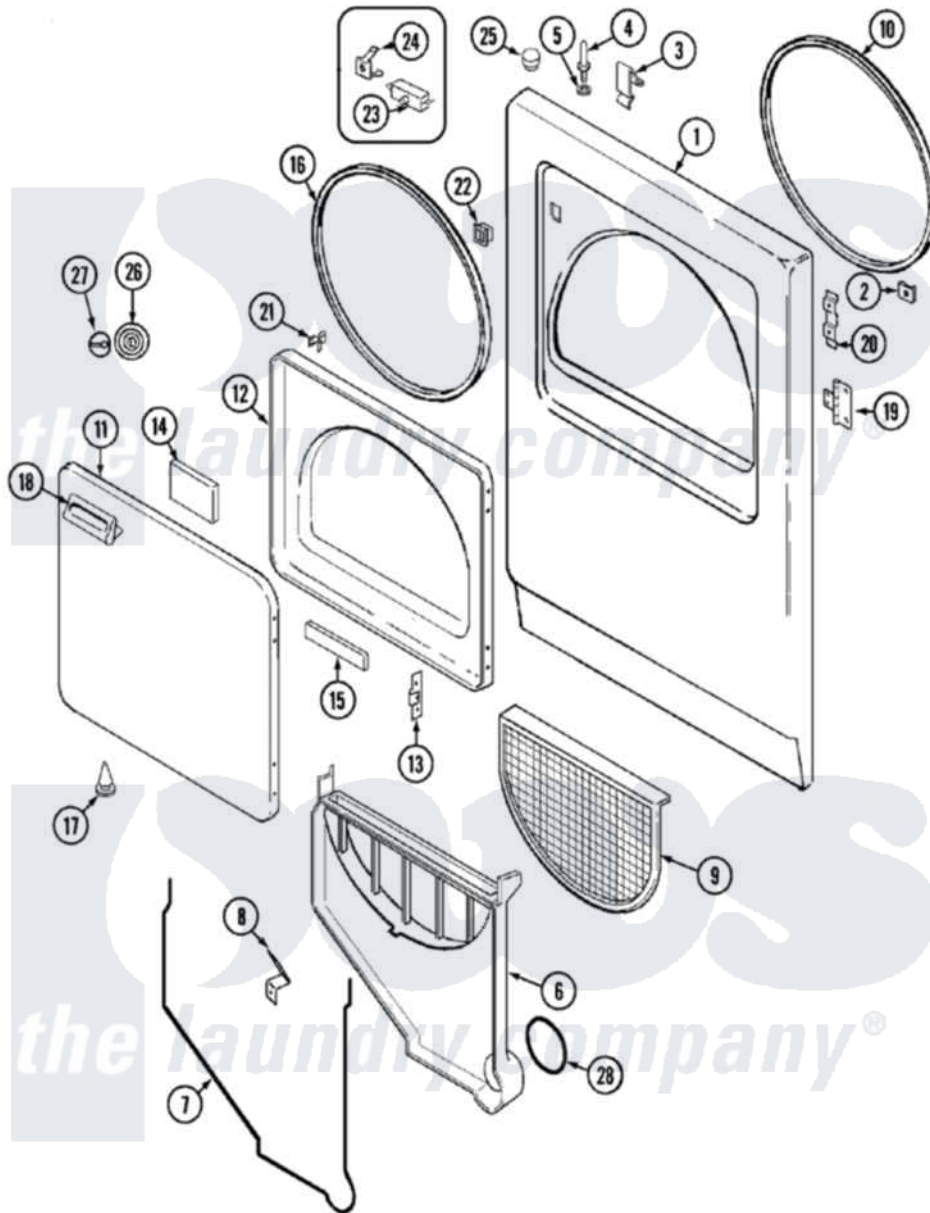

Magic Chef YE206KW 03 - DOOR

Magic Chef [Residential Magic Chef YE206KW Dryer Parts](#) Parts Diagram 03 - DOOR
 Click on the part number to view part

Item	Original Part Number	Replaced By	Status	Part Description
1	53-0726	31001771		Panel, Front
2	25-7817		Not Available	CLIP, U-TYPE
"	25-7820	489478		Screw, 8 X 1/2
3	25-7220			Clip, Cabinet Top
4	53-0643			Pin, Locator
5	25-0224	3400029		Nut, Adapter Plate
"	53-0200			Sleeve, Locator Pin
6	25-7810	415013-35		Screw
"	53-1299	12001324		Duct Kit, Collector
7	53-0204			Seal
8	53-0123			Clip
9	53-0918			Filter, Lint
10	53-0282	31001637		Seal Assembly, Cylinder Front
11	53-0154			Panel, Outer Door
12	53-0912		Not Available	PANEL, INNER DOOR (WHT)
13	53-0119			Clip, Hinge

14	53-1490		Door Pad
15	53-1491		Door Pad
16	25-7770	3196169	Screw, Element
"	53-0648	31001529	Seal, Door
17	25-7889		Plug Button
18	53-0927		Handle, Door
"	53-0928	53-0927	Handle, Door
"	25-7810	415013-35	Screw
19	53-0122	53-1492	Hinge, Dryer Door
"	25-7809		Screw, No.6-20 1/2 Flthd Torx
20	53-0121	Not Available	TWIN NUT
21	LA-1003		Door Catch Kit
"	53-2364	LA-1003	Door Catch Kit
22	25-7828	489483	Screw 10-32 X 1/2
"	53-0187	LA-1003	Door Catch Kit
23	LA-1005		Switch Kit
"	53-0148		Switch, Door
24	63-5990	31001319	Clip, Switch
25	33-2653		Bumper, Cabinet
26	W10124350	Not Available	NOT REQUIRED PART OR SEE NOTE NOT REQUIRED
27	W10124350	Not Available	NOT REQUIRED PART OR SEE NOTE NOT REQUIRED
28	53-0203	12001324	Duct Kit, Collector