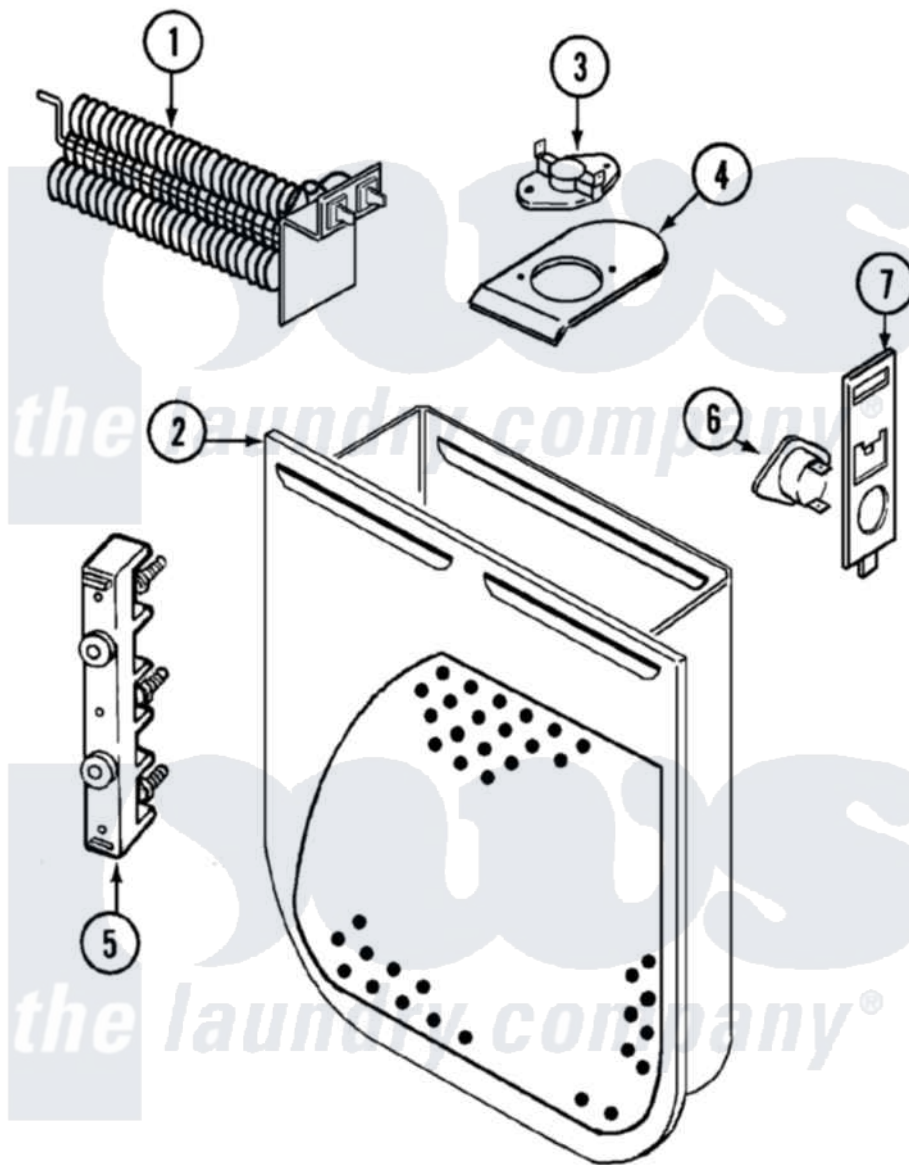

Magic Chef YE206KW 04 - HEATER

Magic Chef [Residential Magic Chef YE206KW Dryer Parts](#) Parts Diagram 04 - HEATER
 Click on the part number to view part

Item	Original Part Number	Replaced By	Status	Part Description
1	25-7863			Screw
"	53-1641	LA-1044		Element
2	25-7819	M0217225		Screw
"	53-1232			Heater Housing Assembly
3	53-0771			Thermostat, Hi-Limit
"	25-3083	212951		Screw, No.6-32 X 1/4 Inch
4	53-0285			Bracket, Thermostat
"	25-7741	W10116760		Screw
5	53-0166	53-1518		Block, Terminal
"	25-0027	112432		Nut
"	25-6124		Not Available	NUT
"	25-3123		Not Available	WASHER, CUP
"	25-3122			Washer, Flat
"	25-7803	3400074		Screw
6	53-1182			Fuse, Thermal
7	53-1181			Bracket, Thermal Fuse