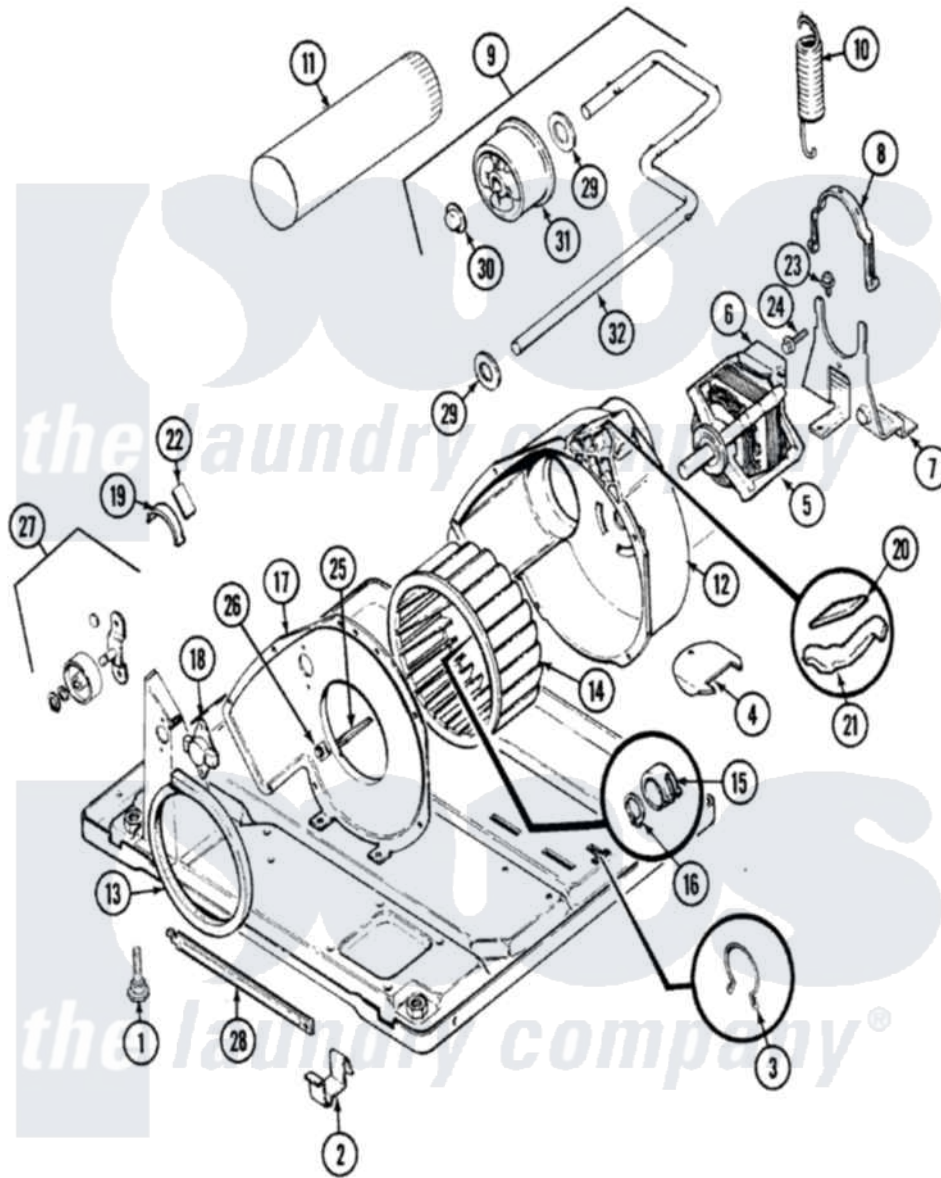

Magic Chef YE206KW 05 - MOTOR & DRIVE

Magic Chef [Residential Magic Chef YE206KW Dryer Parts](#) Parts Diagram 05 - MOTOR & DRIVE
 Click on the part number to view part

Item	Original Part Number	Replaced By	Status	Part Description
1	63-5519		Not Available	LEG, LEVELING
2	53-0120			Clip, Front Panel
3	25-7027	16515		Clip
4	53-1921			Shield, Wiring
"	25-7741	W10116760		Screw
5	31001015	W10410996		Motor-Drve
"	53-2275	W10410996		Motor-Drve
6	53-0693	53-0332		Motor Switch
7	53-1932	31001570		Bracket, Motor
"	25-7811		Not Available	SCREW
8	53-0214	660658		Clamp, Motor Mounting 343481 685441
9	53-2287			Idler Assembly
10	53-2209	31001465		Spring, Idler
11	53-0134			Duct, Exhaust
"	25-2134	W10116760		Screw
12	53-1801			Housing, Blower

13	53-0203	12001324	Duct Kit, Collector
14	53-0106		Blower Wheel
"	31001043		Wheel, Blower
15	25-7823	312967	Clamp, Blower Housing
16	25-7855		Ring, Retaining
17	53-1933		Not Available
"	25-7807	33002917	COVER, BLOWER HOUSING
"	25-7807	33002917	Screw, No.10-16
18	53-1107		Thermostat, Control
"	53-0170		Not Available
"	25-2134	W10116760	THERMOSTAT, LO-LIMIT (120/110)
"	25-2134	W10116760	Screw
19	53-0185	31001470	Glide, Tumbler
"	LA-1006		Glide Kit, Tumbler
20	53-0724	31001356	Pad, Glide
21	53-0183	31001469	Glide, Tumbler
22	53-1684	31001356	Pad, Glide
23	25-7699		Not Available
23	25-7699		STRAIN RELIEF
24	25-7674		Screw
25	53-1026		Guide, Vane Inlet
26	25-3457		Screw, Sems
27	LA-1008		Rr Roller Kit
"	LA-1007	12002126	Reinforcement Brace/Glide Kit
28	53-1625		Brace, Tumbler Support
29	25-7815		Washer
30	25-7957		Pushnut
31	53-1628	31001344	Pulley, Idler
32	53-2250	53-2287	Idler Assembly