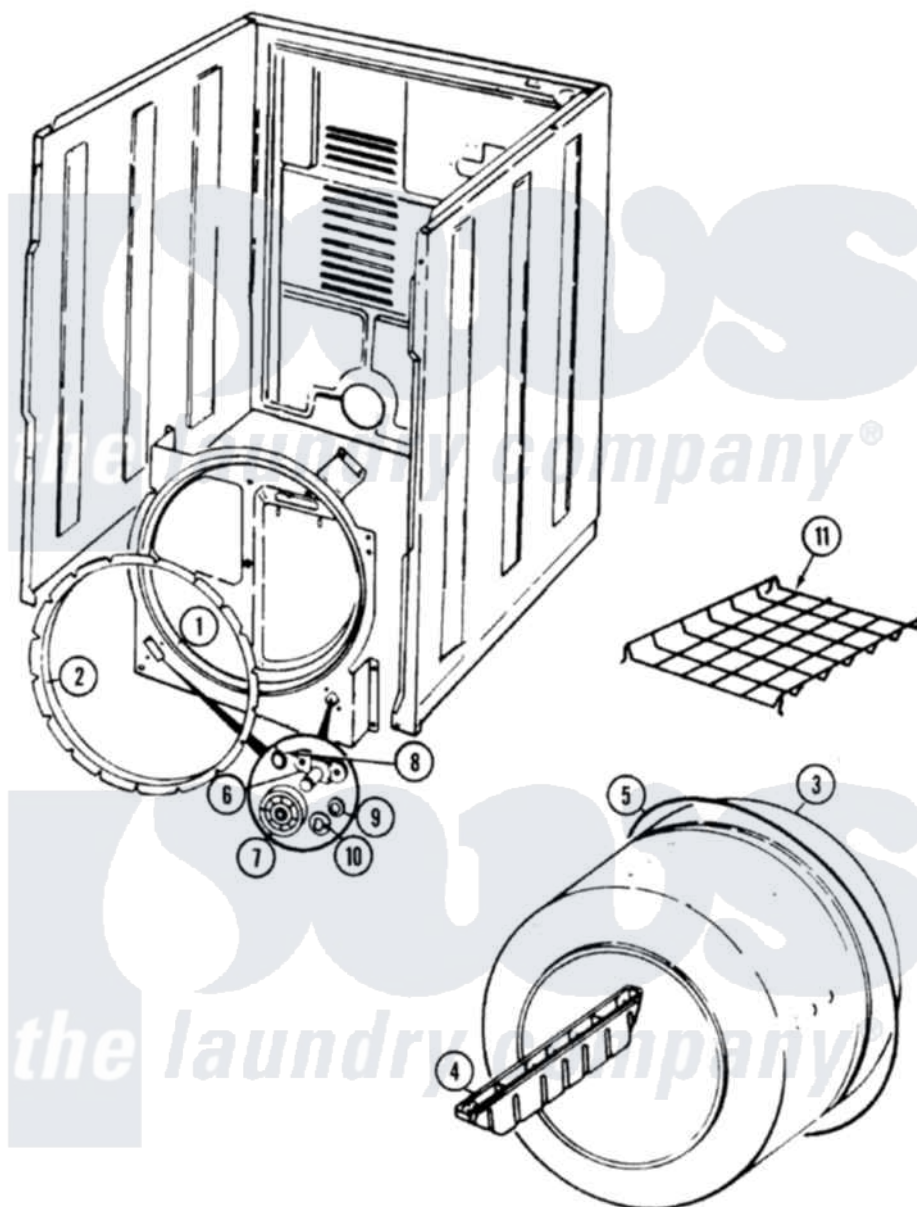

Magic Chef YE206KW 06 - TUMBLER

Magic Chef [Residential Magic Chef YE206KW Dryer Parts](#) Parts Diagram 06 - TUMBLER

[Click on the part number to view part](#)

Item	Original Part Number	Replaced By	Status	Part Description
1	53-1708	LA-1054		Dryer Bulkhead Kit
"	25-7733	681414		Screw, 10AB X 1/2
2	53-0282	31001637		Seal Assembly, Cylinder Front
3	53-1250			Cylinder
4	53-1249		Not Available	BAFFLE, WHITE
"	25-7759	3196164		Screw
5	53-1589	341241		Belt
6	53-0197			Support Assembly-Cylinder Rear
"	25-7101	3351614		Screw, Gearcase Cover Mounting
7	53-0642	31001096		Roller
8	25-7813			Spacer
9	25-7814			Washer
10	LA-1008			Rr Roller Kit
"	25-7854			Ring, Retaining
11	53-0772	21001495		Rack, Drying