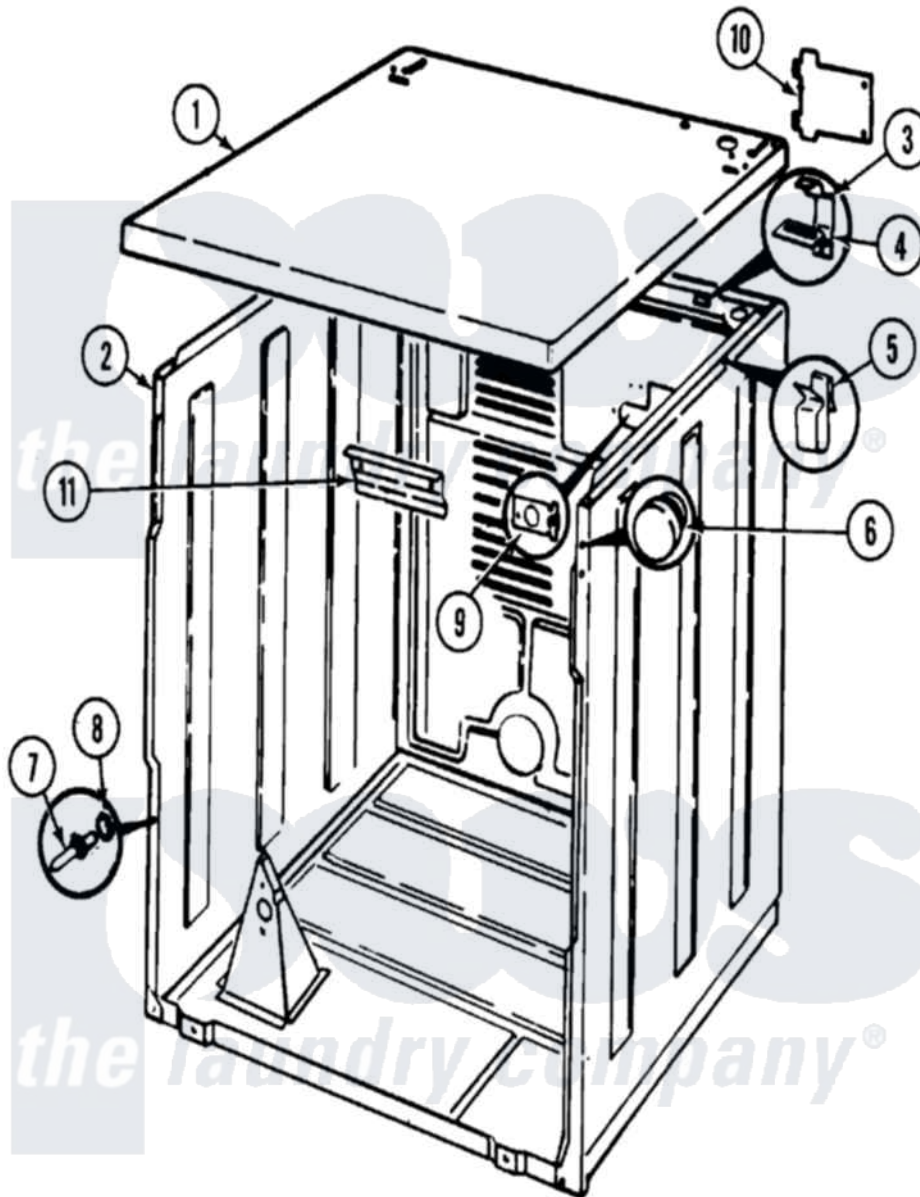

Magic Chef YE208KV 01 - CABINET (YE208KV)

Magic Chef [Residential Magic Chef YE208KV Dryer Parts](#) Parts Diagram 01 - CABINET (YE208KV)
 Click on the part number to view part

| Item | Original Part Number | Replaced By | Status | Part Description |
|------|-------------------------|--------------------------|---------------|---|
| 1 | 53-2435 | | Not Available | TOP, CABINET |
| 2 | 53-2559 | 31001714 | | Cabinet And Base Assembly |
| " | 53-2147 | 31001714 | | Cabinet And Base Assembly |
| 3 | 63-5712 | | | Hinge, Cabinet Top |
| 4 | 25-3092 | 90767 | | Screw, 8A X 3/8 HeX Washer Head Tapping |
| " | 33-0930 | | | Pad, Top Hinge |
| 5 | 25-3034 | | | Clip, Wiring |
| 6 | 33-2653 | | | Bumper, Cabinet |
| 7 | 53-0643 | | | Pin, Locator |
| 8 | 53-0200 | | | Sleeve, Locator Pin |
| " | 25-0224 | 3400029 | | Nut, Adapter Plate |
| 9 | 53-0135 | | Not Available | SUPPORT, POWER CORD |
| " | 25-7828 | 489483 | | Screw 10-32 X 1/2 |
| 10 | 53-0284 | | | Cover, Terminal |
| " | 25-7857 | 90767 | | Screw, 8A X 3/8 HeX Washer Head Tapping |