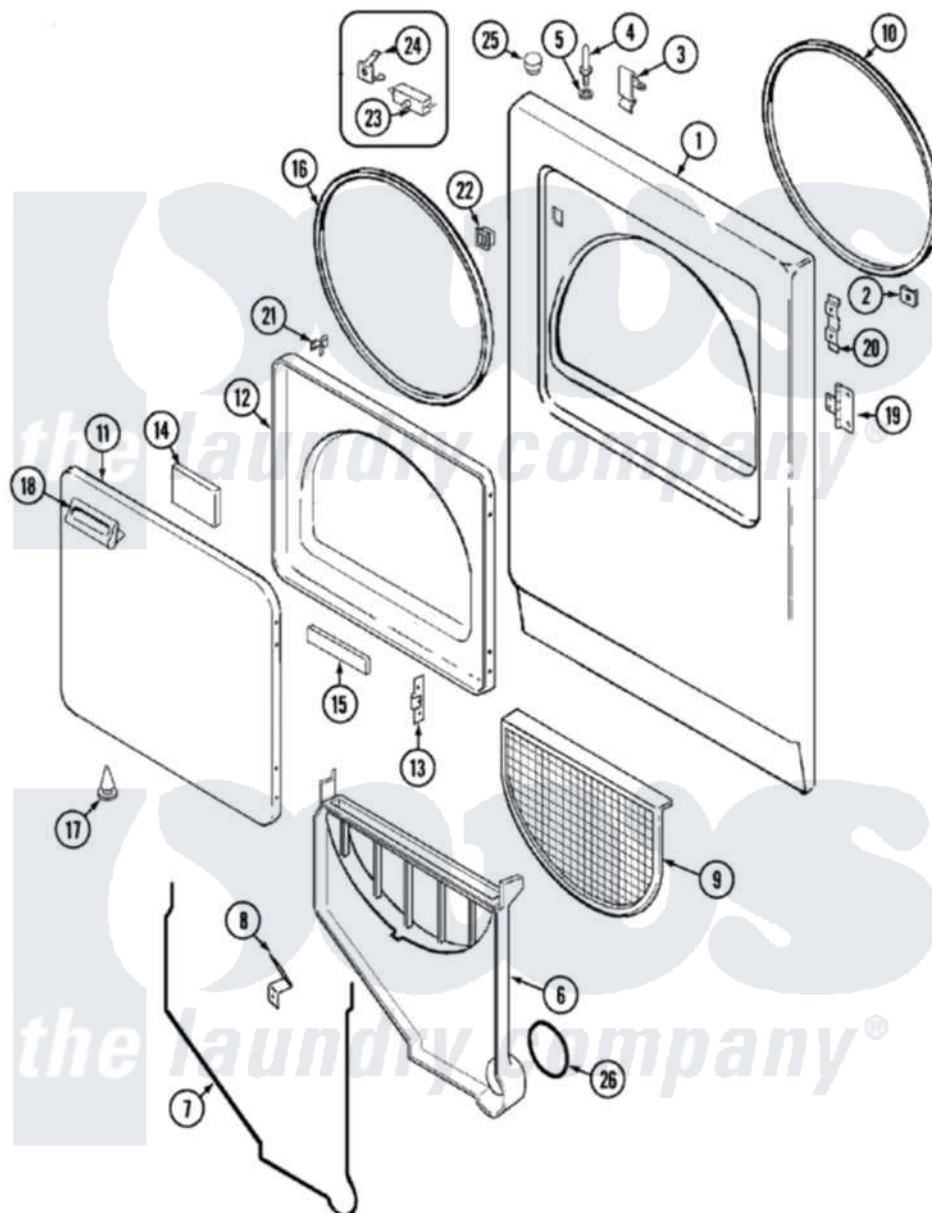

Magic Chef YE208KV 03 - DOOR (YE208KV)

Magic Chef [Residential Magic Chef YE208KV Dryer Parts](#) Parts Diagram 03 - DOOR (YE208KV)

[Click on the part number to view part](#)

Item	Original Part Number	Replaced By	Status	Part Description
1	53-0726	31001771		Panel, Front
2	25-7817		Not Available	CLIP, U-TYPE
"	25-7820	489478		Screw, 8 X 1/2
3	25-7220			Clip, Cabinet Top
4	53-0643			Pin, Locator
5	25-0224	3400029		Nut, Adapter Plate
"	53-0200			Sleeve, Locator Pin
6	25-7810	415013-35		Screw
"	53-1299	12001324		Duct Kit, Collector
7	53-0204			Seal
8	53-0123			Clip
9	53-0918			Filter, Lint
10	53-0281	31001747		Seal Assembly
11	53-0154			Panel, Outer Door
12	53-0912		Not Available	PANEL, INNER DOOR (WHT)
13	53-0119			Clip, Hinge

14	53-1490		Door Pad
15	53-1491		Door Pad
16	25-7770	3196169	Screw, Element
"	53-0648	31001529	Seal, Door
17	25-7889		Plug Button
18	53-0927		Handle, Door
"	53-0928	53-0927	Handle, Door
"	25-7810	415013-35	Screw
19	53-1492		Hinge, Dryer Door
"	25-7809		Screw, No.6-20 1/2 Flthd Torx
20	53-0121	Not Available	TWIN NUT
"	LA-1003		Door Catch Kit
21	53-2364	LA-1003	Door Catch Kit
22	25-7828	489483	Screw 10-32 X 1/2
"	53-0187	LA-1003	Door Catch Kit
23	53-0148		Switch, Door
"	LA-1005		Switch Kit
24	63-5990	31001319	Clip, Switch
25	33-2653		Bumper, Cabinet
26	53-0203	12001324	Duct Kit, Collector