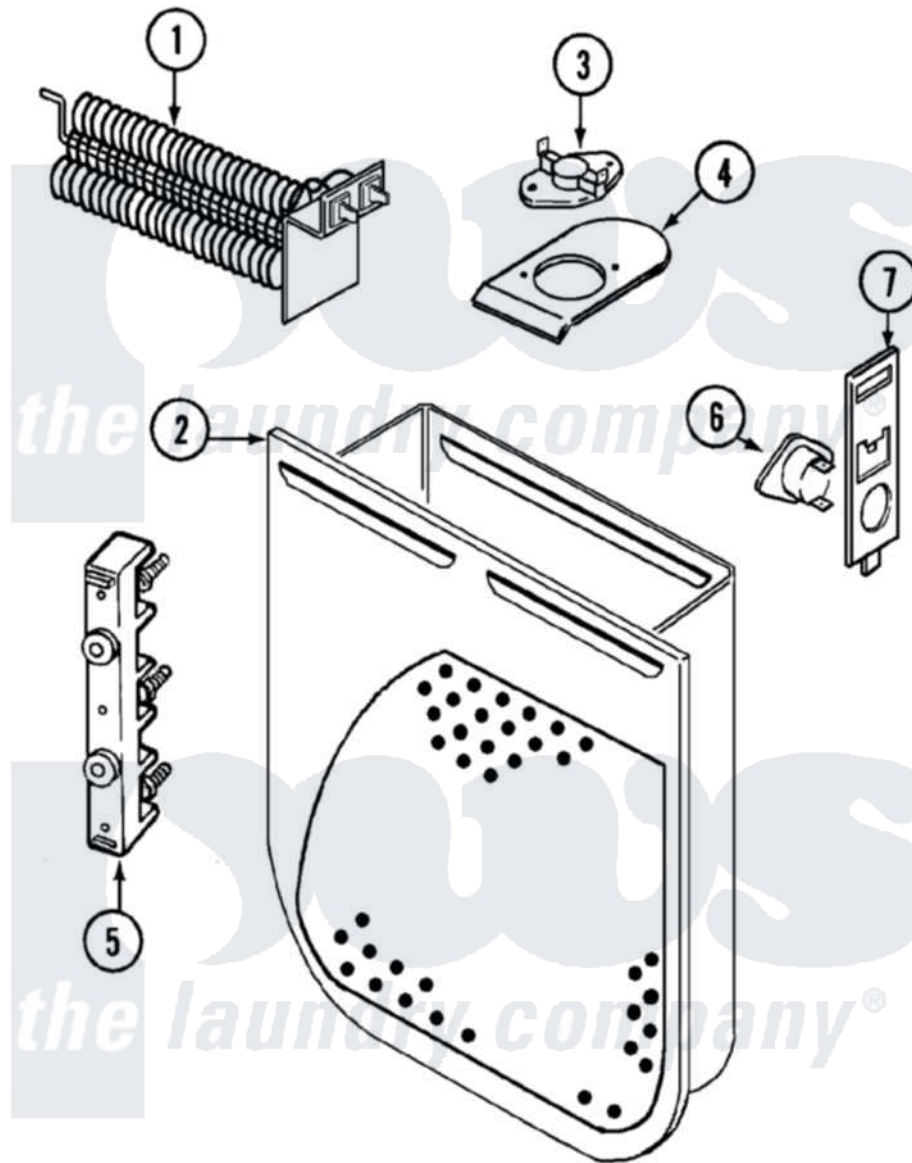

Magic Chef YE208KV 04 - HEATER (YE208KV)

Magic Chef [Residential Magic Chef YE208KV Dryer Parts](#) Parts Diagram 04 - HEATER (YE208KV)
 Click on the part number to view part

Item	Original Part Number	Replaced By	Status	Part Description
1	25-7863			Screw
"	53-1641	LA-1044		Element
2	25-7819	M0217225		Screw
"	53-1232			Heater Housing Assembly
3	53-0771			Thermostat, Hi-Limit
"	25-3083	212951		Screw, No.6-32 X 1/4 Inch
4	53-0285			Bracket, Thermostat
"	W10124350		Not Available	NOT REQUIRED PART OR SEE NOTE
"	25-7741	W10116760		Screw
5	53-0965		Not Available	STRAP, GROUND
"	53-1518			Block, Terminal
"	25-6124		Not Available	NUT
"	25-3123		Not Available	WASHER, CUP
"	25-3122			Washer, Flat
"	25-0027	112432		Nut
"	25-7803	3400074		Screw