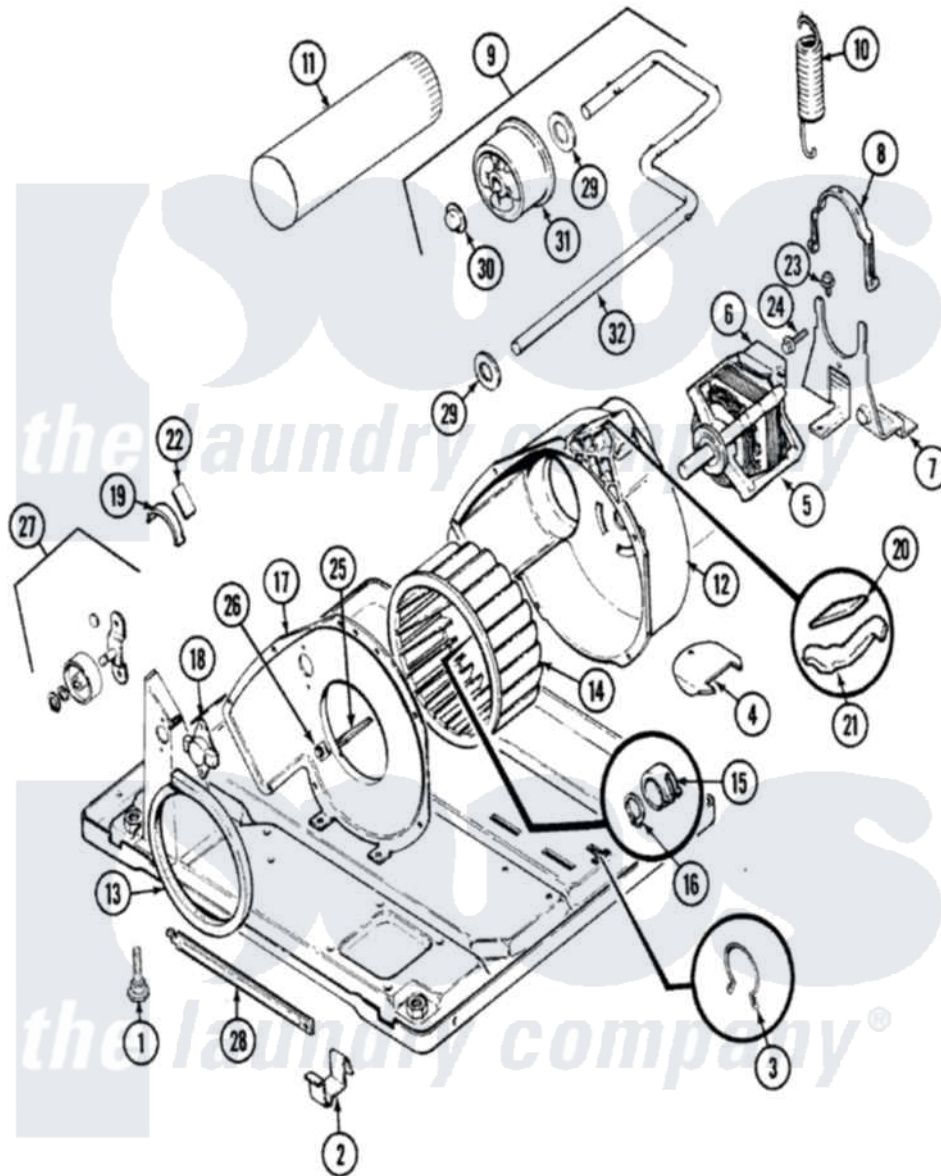

Magic Chef YE208KV 05 - MOTOR & DRIVE (YE208KV)

Magic Chef [Residential Magic Chef YE208KV Dryer Parts](#) Parts Diagram 05 - MOTOR & DRIVE (YE208KV)
 Click on the part number to view part

Item	Original Part Number	Replaced By	Status	Part Description
1	63-5519		Not Available	LEG, LEVELING
2	53-0120			Clip, Front Panel
3	25-7027	16515		Clip
4	25-7741	W10116760		Screw
"	53-1921			Shield, Wiring
5	53-2275	W10410996		Motor-Drve
"	31001015	W10410996		Motor-Drve
6	53-0693	53-0332		Motor Switch
7	25-7811		Not Available	SCREW
"	53-1932	31001570		Bracket, Motor
8	53-0214	660658		Clamp, Motor Mounting 343481 685441
9	53-2287			Idler Assembly
10	53-2209	31001465		Spring, Idler
11	53-0134			Duct, Exhaust
"	25-2134	W10116760		Screw
12	53-1801			Housing, Blower

13	53-0203	12001324	Duct Kit, Collector
14	53-0106		Blower Wheel
"	31001043		Wheel, Blower
15	25-7823	312967	Clamp, Blower Housing
16	25-7855		Ring, Retaining
17	53-1933		Not Available
			COVER, BLOWER HOUSING
"	25-7807	33002917	Screw, No.10-16
18	25-2134	W10116760	Screw
"	53-0170		Not Available
			THERMOSTAT, LO-LIMIT (120/110)
"	53-1107		Thermostat, Control
19	53-2273	31001470	Glide, Tumbler
"	LA-1006		Glide Kit, Tumbler
20	53-0724	31001356	Pad, Glide
21	53-2272	31001469	Glide, Tumbler
22	53-1684	31001356	Pad, Glide
23	25-7699		Not Available
			STRAIN RELIEF
24	25-7732	681414	Screw, 10AB X 1/2
"	25-7674		Screw
25	53-1026		Guide, Vane Inlet
26	25-3457		Screw, Sems
27	LA-1007	12002126	Reinforcement Brace/Glide Kit
"	LA-1008		Rr Roller Kit
28	53-1625		Brace, Tumbler Support
29	25-7815		Washer
30	25-7957		Pushnut
31	53-1628	31001344	Pulley, Idler
32	53-2250	53-2287	Idler Assembly