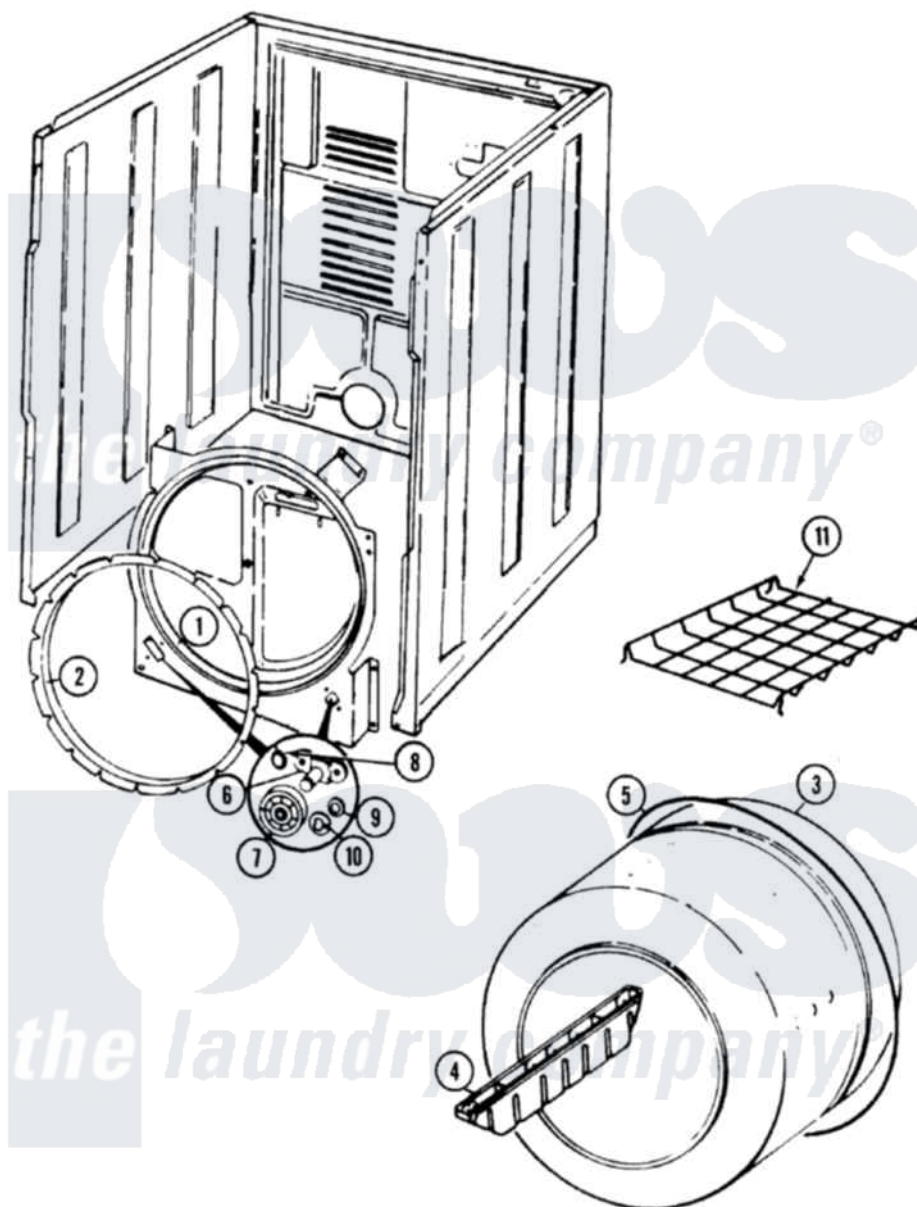

Magic Chef YE208KV 06 - TUMBLER (YE208KV)

Magic Chef [Residential Magic Chef YE208KV Dryer Parts](#) Parts Diagram 06 - TUMBLER (YE208KV)

[Click on the part number to view part](#)

Item	Original Part Number	Replaced By	Status	Part Description
1	53-1709	LA-1054		Dryer Bulkhead Kit
"	25-7733	681414		Screw, 10AB X 1/2
2	53-0281	31001747		Seal Assembly
3	53-1250			Cylinder
4	53-1249		Not Available	BAFFLE, WHITE
"	25-7759	3196164		Screw
5	53-1589	341241		Belt
6	53-0197			Support Assembly-Cylinder Rear
"	25-7101	3351614		Screw, Gearcase Cover Mounting
7	53-1578	31001096		Roller
8	25-7813			Spacer
9	25-7814			Washer
10	25-7854			Ring, Retaining
11	LA-1008			Rr Roller Kit
"	53-0772	21001495		Rack, Drying