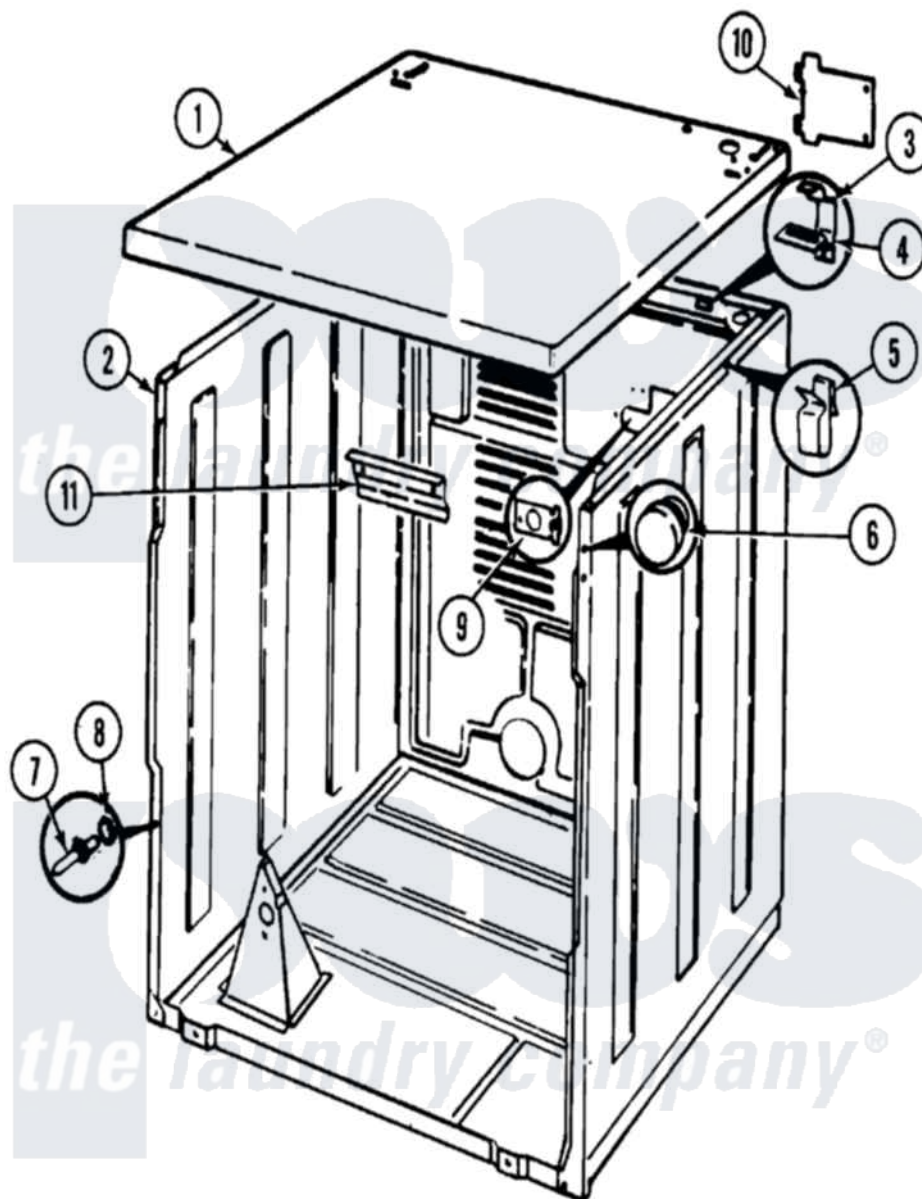

# Magic Chef YE208KW 01 - CABINET

Magic Chef [Residential Magic Chef YE208KW Dryer Parts](#) Parts Diagram 01 - CABINET  
 Click on the part number to view part

Item	Original Part Number	Replaced By	Status	Part Description
1	53-2435		Not Available	TOP, CABINET
2	53-2559	<a href="#">31001714</a>		Cabinet And Base Assembly
"	53-2147	<a href="#">31001714</a>		Cabinet And Base Assembly
3	<a href="#">63-5712</a>			Hinge, Cabinet Top
4	25-3092	<a href="#">90767</a>		Screw, 8A X 3/8 HeX Washer Head Tapping
"	<a href="#">33-0930</a>			Pad, Top Hinge
5	<a href="#">25-3034</a>			Clip, Wiring
6	<a href="#">33-2653</a>			Bumper, Cabinet
7	<a href="#">53-0643</a>			Pin, Locator
8	<a href="#">53-0200</a>			Sleeve, Locator Pin
"	25-0224	<a href="#">3400029</a>		Nut, Adapter Plate
9	53-0135		Not Available	SUPPORT, POWER CORD
"	25-7828	<a href="#">489483</a>		Screw 10-32 X 1/2
10	<a href="#">53-0284</a>			Cover, Terminal
"	25-7857	<a href="#">90767</a>		Screw, 8A X 3/8 HeX Washer Head Tapping