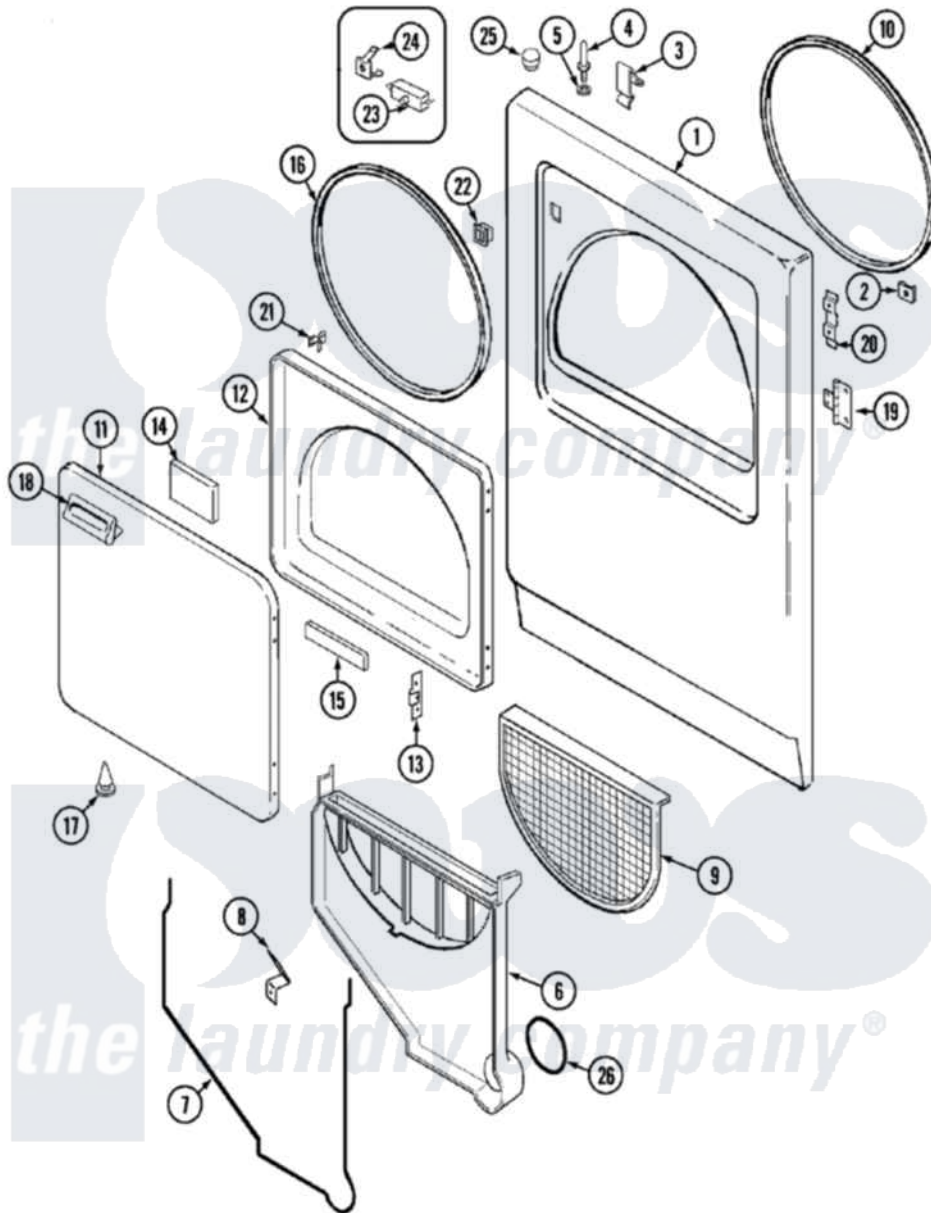

Magic Chef YE208KW 03 - DOOR

Magic Chef [Residential Magic Chef YE208KW Dryer Parts](#) Parts Diagram 03 - DOOR
 Click on the part number to view part

Item	Original Part Number	Replaced By	Status	Part Description
1	53-0726	31001771		Panel, Front
2	25-7817		Not Available	CLIP, U-TYPE
"	25-7820	489478		Screw, 8 X 1/2
3	25-7220			Clip, Cabinet Top
4	53-0643			Pin, Locator
5	25-0224	3400029		Nut, Adapter Plate
"	53-0200			Sleeve, Locator Pin
6	25-7810	415013-35		Screw
"	53-1299	12001324		Duct Kit, Collector
7	53-0204			Seal
8	53-0123			Clip
9	53-0918			Filter, Lint
10	53-0281	31001747		Seal Assembly
11	53-0154			Panel, Outer Door
12	53-0912		Not Available	PANEL, INNER DOOR (WHT)
13	53-0119			Clip, Hinge

14	53-1490		Door Pad
15	53-1491		Door Pad
16	25-7770	3196169	Screw, Element
"	53-0648	31001529	Seal, Door
17	25-7889		Plug Button
18	53-0927		Handle, Door
"	53-0928	53-0927	Handle, Door
"	25-7810	415013-35	Screw
19	53-1492		Hinge, Dryer Door
"	25-7809		Screw, No.6-20 1/2 Flthd Torx
20	53-0121	Not Available	TWIN NUT
"	LA-1003		Door Catch Kit
21	53-2364	LA-1003	Door Catch Kit
22	25-7828	489483	Screw 10-32 X 1/2
"	53-0187	LA-1003	Door Catch Kit
"	LA-1005		Switch Kit
23	53-0148		Switch, Door
24	63-5990	31001319	Clip, Switch
25	33-2653		Bumper, Cabinet
26	53-0203	12001324	Duct Kit, Collector