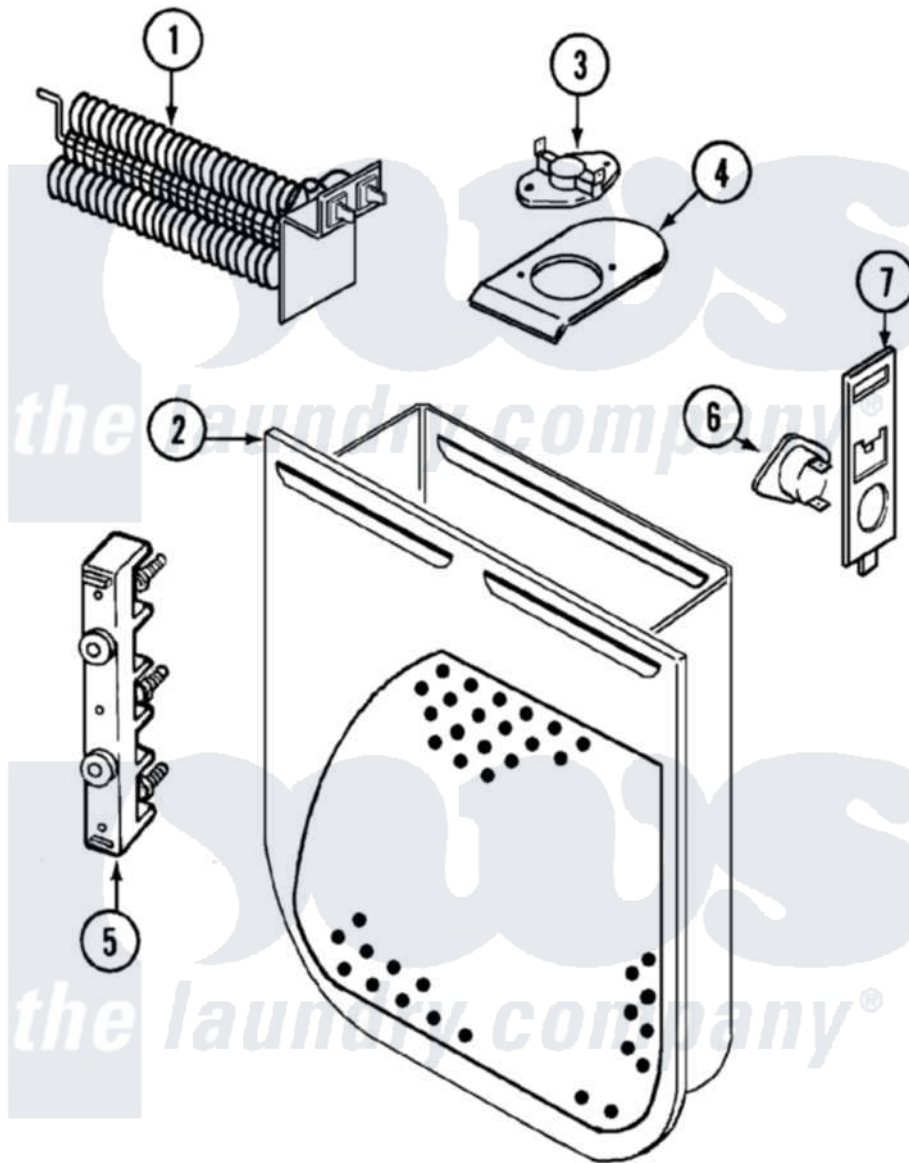

Magic Chef YE208KW 04 - HEATER

Magic Chef [Residential Magic Chef YE208KW Dryer Parts](#) Parts Diagram 04 - HEATER
 Click on the part number to view part

Item	Original Part Number	Replaced By	Status	Part Description
1	25-7863			Screw
"	53-1641	LA-1044		Element
2	25-7819	M0217225		Screw
"	53-1232			Heater Housing Assembly
3	53-0771			Thermostat, Hi-Limit
"	25-3083	212951		Screw, No.6-32 X 1/4 Inch
4	53-0285			Bracket, Thermostat
"	W10124350		Not Available	NOT REQUIRED PART OR SEE NOTE
"	25-7741	W10116760		Screw
5	53-0965		Not Available	STRAP, GROUND
"	53-1518			Block, Terminal
"	25-6124		Not Available	NUT
"	25-3123		Not Available	WASHER, CUP
"	25-3122			Washer, Flat
"	25-0027	112432		Nut
"	25-7803	3400074		Screw