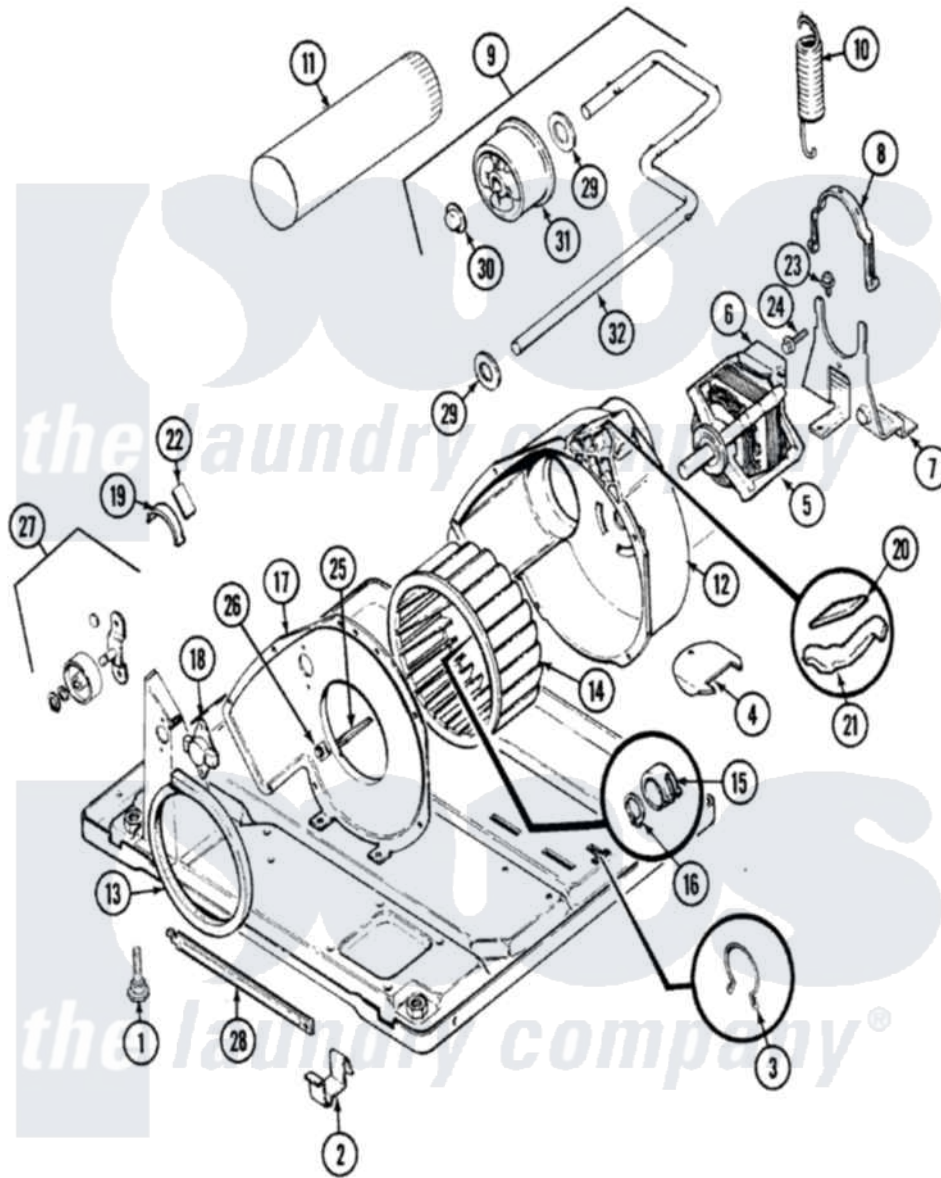

Magic Chef YE208KW 05 - MOTOR & DRIVE

Magic Chef [Residential Magic Chef YE208KW Dryer Parts](#) Parts Diagram 05 - MOTOR & DRIVE
 Click on the part number to view part

Item	Original Part Number	Replaced By	Status	Part Description
1	63-5519		Not Available	LEG, LEVELING
2	53-0120			Clip, Front Panel
3	25-7027	16515		Clip
4	25-7741	W10116760		Screw
"	53-1921			Shield, Wiring
5	53-2275	W10410996		Motor-Drve
"	31001015	W10410996		Motor-Drve
6	53-0693	53-0332		Motor Switch
7	25-7811		Not Available	SCREW
"	53-1932	31001570		Bracket, Motor
8	53-0214	660658		Clamp, Motor Mounting 343481 685441
9	53-2287			Idler Assembly
10	53-2209	31001465		Spring, Idler
11	53-0134			Duct, Exhaust
"	25-2134	W10116760		Screw
12	53-1801			Housing, Blower

13	53-0203	12001324	Duct Kit, Collector
14	53-0106		Blower Wheel
"	31001043		Wheel, Blower
15	25-7823	312967	Clamp, Blower Housing
16	25-7855		Ring, Retaining
17	53-1933		Not Available
			COVER, BLOWER HOUSING
"	25-7807	33002917	Screw, No.10-16
18	25-2134	W10116760	Screw
"	53-0170		Not Available
			THERMOSTAT, LO-LIMIT (120/110)
"	53-1107		Thermostat, Control
19	53-2273	31001470	Glide, Tumbler
"	LA-1006		Glide Kit, Tumbler
20	53-0724	31001356	Pad, Glide
21	53-2272	31001469	Glide, Tumbler
22	53-1684	31001356	Pad, Glide
23	25-7699		Not Available
			STRAIN RELIEF
24	25-7732	681414	Screw, 10AB X 1/2
"	25-7674		Screw
25	53-1026		Guide, Vane Inlet
26	25-3457		Screw, Sems
27	LA-1007	12002126	Reinforcement Brace/Glide Kit
"	LA-1008		Rr Roller Kit
28	53-1625		Brace, Tumbler Support
29	25-7815		Washer
30	25-7957		Pushnut
31	53-1628	31001344	Pulley, Idler
32	53-2250	53-2287	Idler Assembly