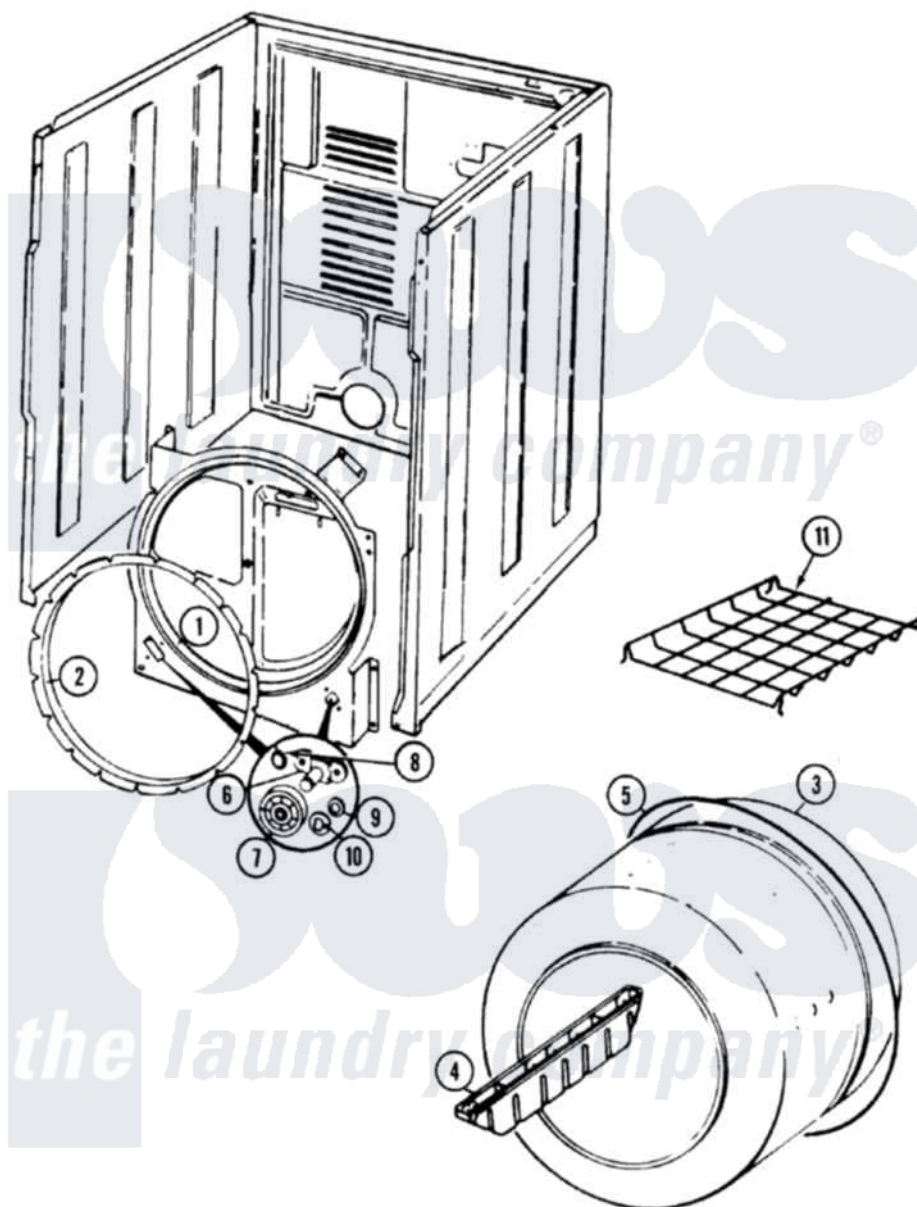

Magic Chef YE208KW 06 - TUMBLER

Magic Chef [Residential Magic Chef YE208KW Dryer Parts](#) Parts Diagram 06 - TUMBLER

[Click on the part number to view part](#)

Item	Original Part Number	Replaced By	Status	Part Description
1	53-1709	LA-1054		Dryer Bulkhead Kit
"	25-7733	681414		Screw, 10AB X 1/2
2	53-0281	31001747		Seal Assembly
3	53-1250			Cylinder
4	53-1249		Not Available	BAFFLE, WHITE
"	25-7759	3196164		Screw
5	53-1589	341241		Belt
6	53-0197			Support Assembly-Cylinder Rear
"	25-7101	3351614		Screw, Gearcase Cover Mounting
7	53-1578	31001096		Roller
8	25-7813			Spacer
9	25-7814			Washer
10	25-7854			Ring, Retaining
11	LA-1008			Rr Roller Kit
"	53-0772	21001495		Rack, Drying