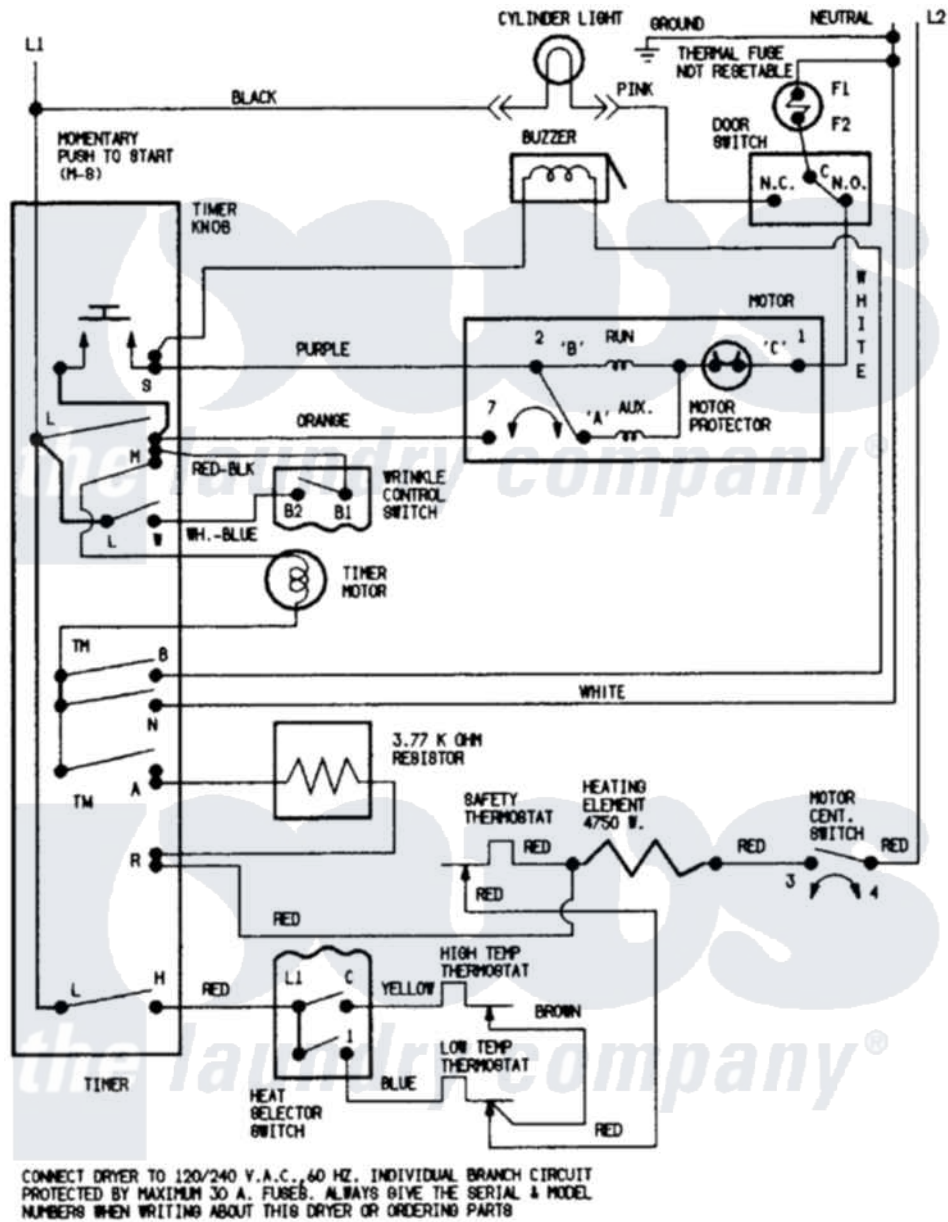

Magic Chef YE208KW 07 - WIRING INFORMATION

Magic Chef [Residential Magic Chef YE208KW Dryer Parts](#) Parts Diagram 07 - WIRING INFORMATION
 Click on the part number to view part

Item	Original Part Number	Replaced By	Status	Part Description
NI	15001225		Not Available	WIRING INFORMATION