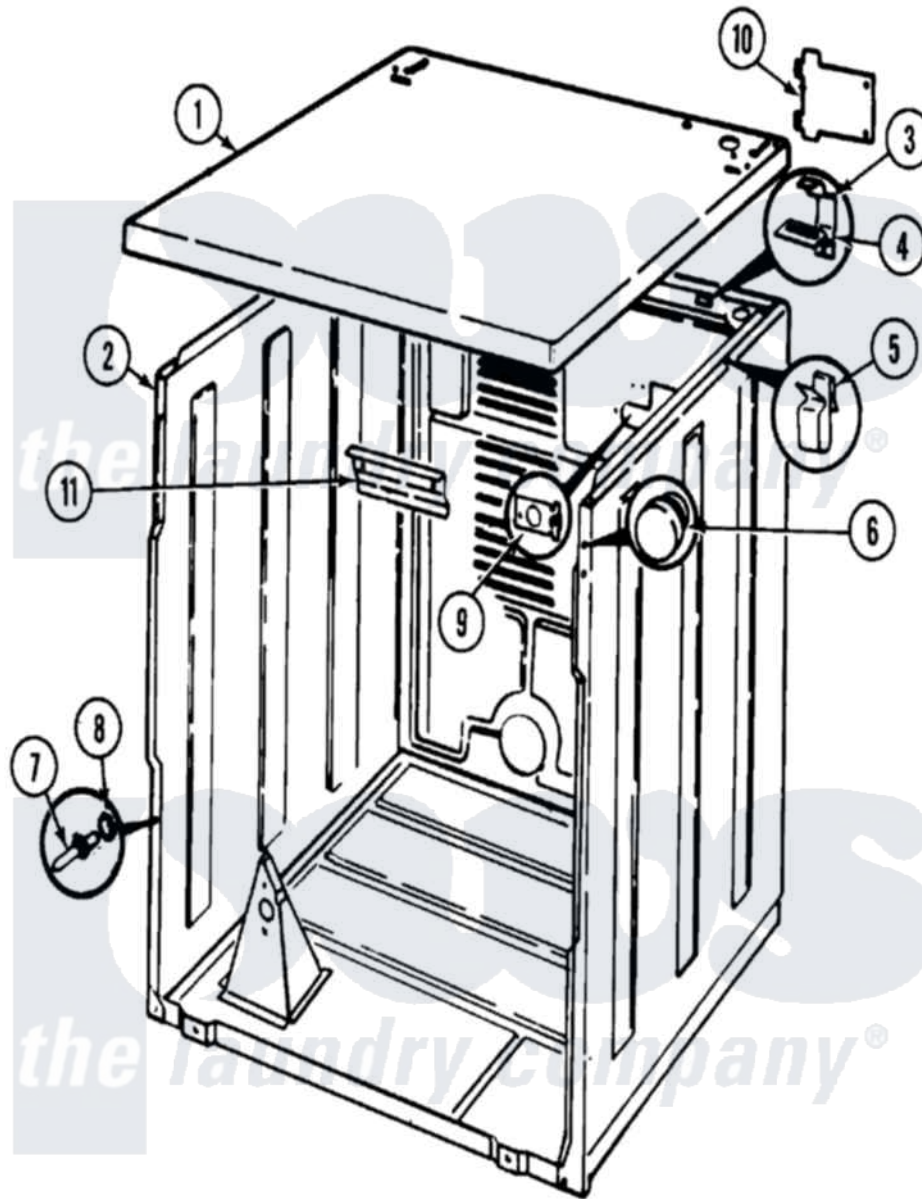

Magic Chef YE209KA 01 - CABINET

Magic Chef [Residential Magic Chef YE209KA Dryer Parts](#) Parts Diagram 01 - CABINET
 Click on the part number to view part

Item	Original Part Number	Replaced By	Status	Part Description
1	53-1711-24	53-2435-24		Top, Cabinet
2	53-2559-24	31001715		Cabinet And Base Assembly
"	53-2147-24	31001715		Cabinet And Base Assembly
3	63-5712			Hinge, Cabinet Top
4	25-3092	90767		Screw, 8A X 3/8 HeX Washer Head Tapping
"	33-0930			Pad, Top Hinge
5	25-3034			Clip, Wiring
6	33-2653			Bumper, Cabinet
7	53-0643			Pin, Locator
8	53-0200			Sleeve, Locator Pin
"	25-0224	3400029		Nut, Adapter Plate
9	53-0135		Not Available	SUPPORT, POWER CORD
10	53-0136			Cover, Supply Cord
"	25-7857	90767		Screw, 8A X 3/8 HeX Washer Head Tapping
11	25-3457			Screw, Sems

" [53-0133](#)

Shield, Heat

" [53-2350](#)

Shield, Heat

" [53-0133](#)

Shield, Heat