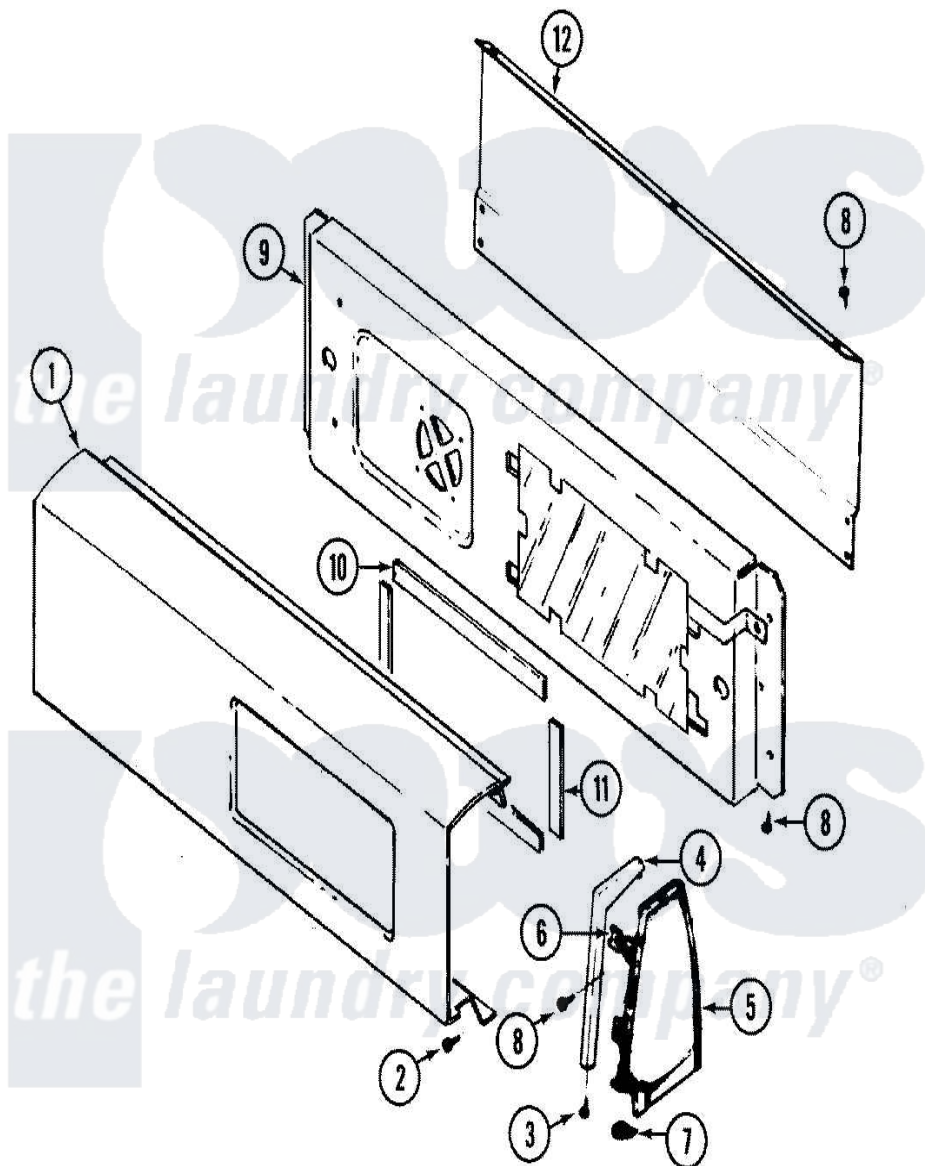

# Magic Chef YE209KA 02 - CONTROL PANEL

Magic Chef [Residential Magic Chef YE209KA Dryer Parts](#) Parts Diagram 02 - CONTROL PANEL  
 Click on the part number to view part

Item	Original Part Number	Replaced By	Status	Part Description
1	35-3852		Not Available	CONTROL PANEL
2	<a href="#">25-7793</a>			Screw
3	<a href="#">25-7760</a>			Screw
4	<a href="#">53-2412</a>			End Trim RH
"	53-0278		Not Available	TRIM, END CAP (LT)
"	53-0277		Not Available	TRIM, END CAP (RT)
"	<a href="#">53-2413</a>			End Trim L.H.
5	35-2488	<a href="#">21001452</a>		Cap- End
"	35-2487	<a href="#">21001451</a>		Cap- End
6	<a href="#">25-7702</a>			Speedclip, End Cap To Control Panel
7	<a href="#">25-7851</a>			Speedclip, End Cap To Top
8	25-3092	<a href="#">90767</a>		Screw, 8A X 3/8 HeX Washer Head Tapping
9	<a href="#">53-2238</a>			Control Shield And Electronic As
"	<a href="#">35-3540</a>			Speaker Assembly

10	<a href="#">35-3450</a>		Seal, Panel Long
11	<a href="#">35-3453</a>		Seal, Panel Short
12	53-1040	Not Available	MANUAL, USE & CARE
"	<a href="#">25-3457</a>		Screw, Sems
"	53-2405	Not Available	MANUAL, USE & CARE
"	35-2688	<a href="#">21001460</a>	Shield, Rear
13	16000329	Not Available	GUIDE, QUICK REF. - MAGIC CHEF