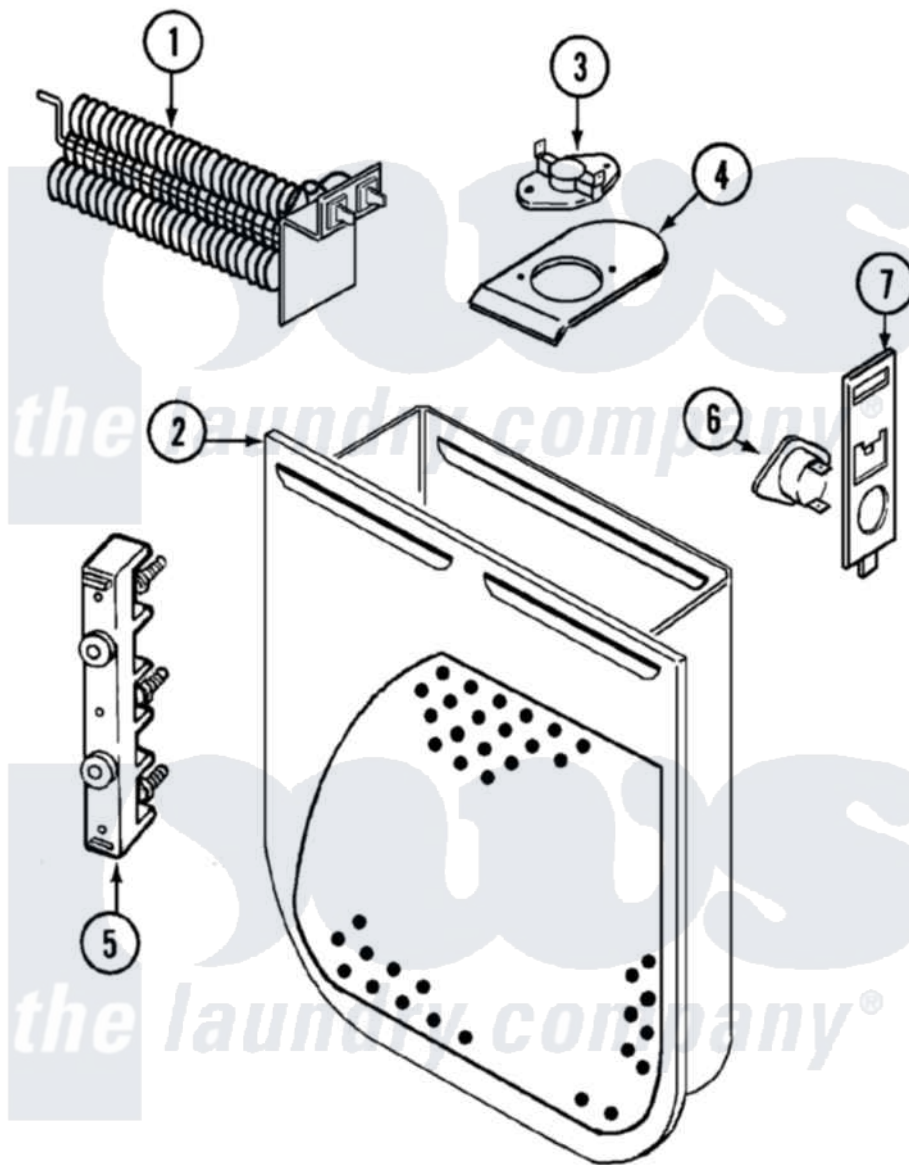

Magic Chef YE209KA 03 - HEATER

Magic Chef [Residential Magic Chef YE209KA Dryer Parts](#) Parts Diagram 03 - HEATER
 Click on the part number to view part

Item	Original Part Number	Replaced By	Status	Part Description
1	25-7863			Screw
"	53-1641	LA-1044		Element
2	25-7819	M0217225		Screw
"	53-1232			Heater Housing Assembly
3	53-0771			Thermostat, Hi-Limit
"	25-3083	212951		Screw, No.6-32 X 1/4 Inch
4	53-0285			Bracket, Thermostat
"	25-7741	W10116760		Screw
5	53-1518			Block, Terminal
"	25-0027	112432		Nut
"	25-6124		Not Available	NUT
"	25-3123		Not Available	WASHER, CUP
"	25-3122			Washer, Flat
"	25-7803	3400074		Screw
6	53-1182			Fuse, Thermal
7	53-1181			Bracket, Thermal Fuse