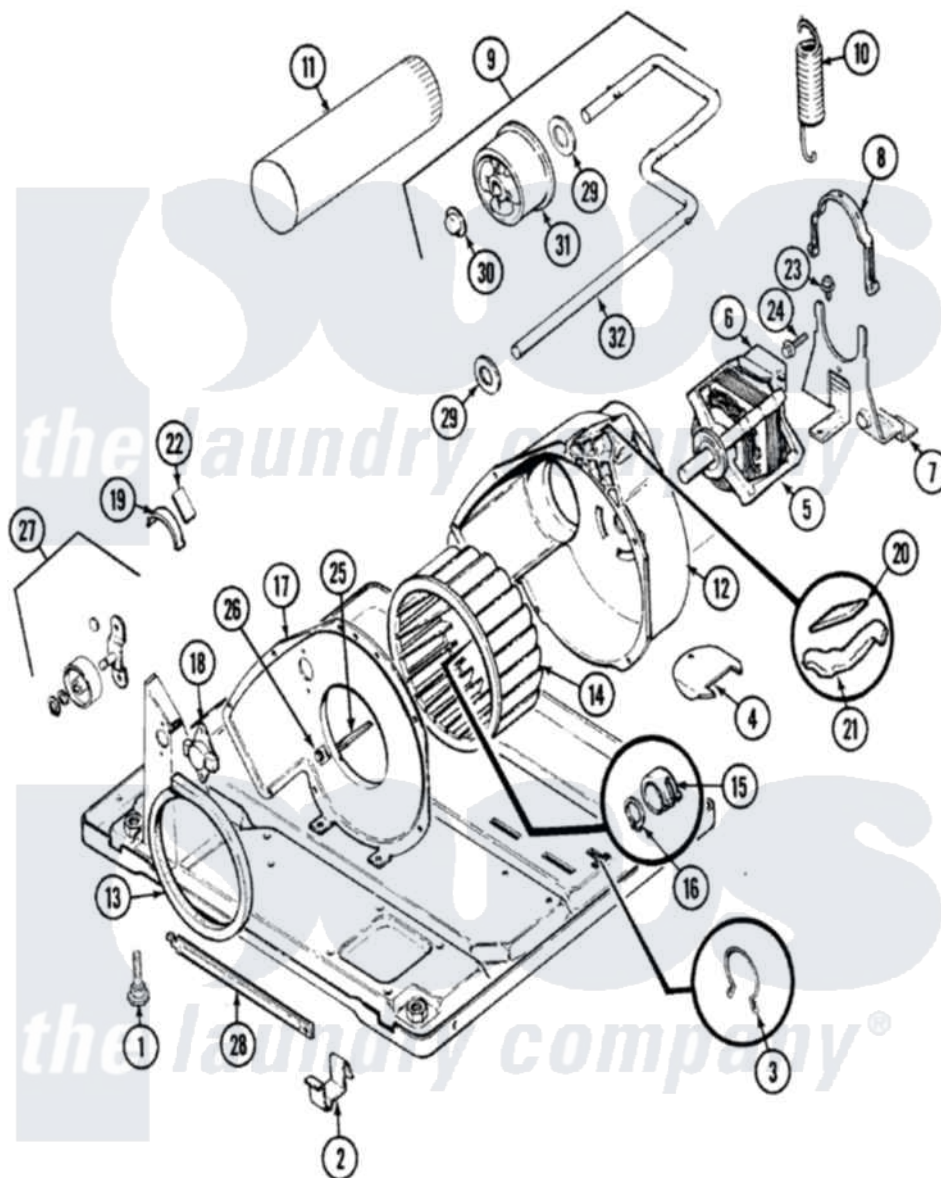

Magic Chef YE209KA 04 - MOTOR & DRIVE

Magic Chef [Residential Magic Chef YE209KA Dryer Parts](#) Parts Diagram 04 - MOTOR & DRIVE
 Click on the part number to view part

Item	Original Part Number	Replaced By	Status	Part Description
1	63-5519		Not Available	LEG, LEVELING
2	53-0120			Clip, Front Panel
3	25-7027	16515		Clip
4	25-7741	W10116760		Screw
"	53-0153		Not Available	SHIELD, WIRING
5	53-2275	W10410996		Motor-Drve
"	31001015	W10410996		Motor-Drve
6	53-0693	53-0332		Motor Switch
7	25-7811		Not Available	SCREW
"	53-1932	31001570		Bracket, Motor
8	53-0214	660658		Clamp, Motor Mounting 343481 685441
9	53-2287			Idler Assembly
10	53-2209	31001465		Spring, Idler
11	53-0134			Duct, Exhaust
"	25-2134	W10116760		Screw
12	53-1801			Housing, Blower

13	53-0203	12001324	Duct Kit, Collector
14	53-0106		Blower Wheel
"	31001043		Wheel, Blower
15	25-7823	312967	Clamp, Blower Housing
16	25-7855		Ring, Retaining
17	53-1933		Not Available
			COVER, BLOWER HOUSING
"	25-7807	33002917	Screw, No.10-16
18	25-2134	W10116760	Screw
"	53-2260		Thermister
"	53-2259		Thermostat
19	LA-1006		Glide Kit, Tumbler
"	53-2273	31001470	Glide, Tumbler
20	53-0724	31001356	Pad, Glide
21	53-2272	31001469	Glide, Tumbler
22	53-1684	31001356	Pad, Glide
23	25-7699		Not Available
			STRAIN RELIEF
24	25-7732	681414	Screw, 10AB X 1/2
"	25-7674		Screw
25	53-1026		Guide, Vane Inlet
26	25-3457		Screw, Sems
27	LA-1007	12002126	Reinforcement Brace/Glide Kit
"	LA-1008		Rr Roller Kit
28	53-1625		Brace, Tumbler Support
29	25-7815		Washer
30	25-7957		Pushnut
31	53-1628	31001344	Pulley, Idler
32	53-2250	53-2287	Idler Assembly