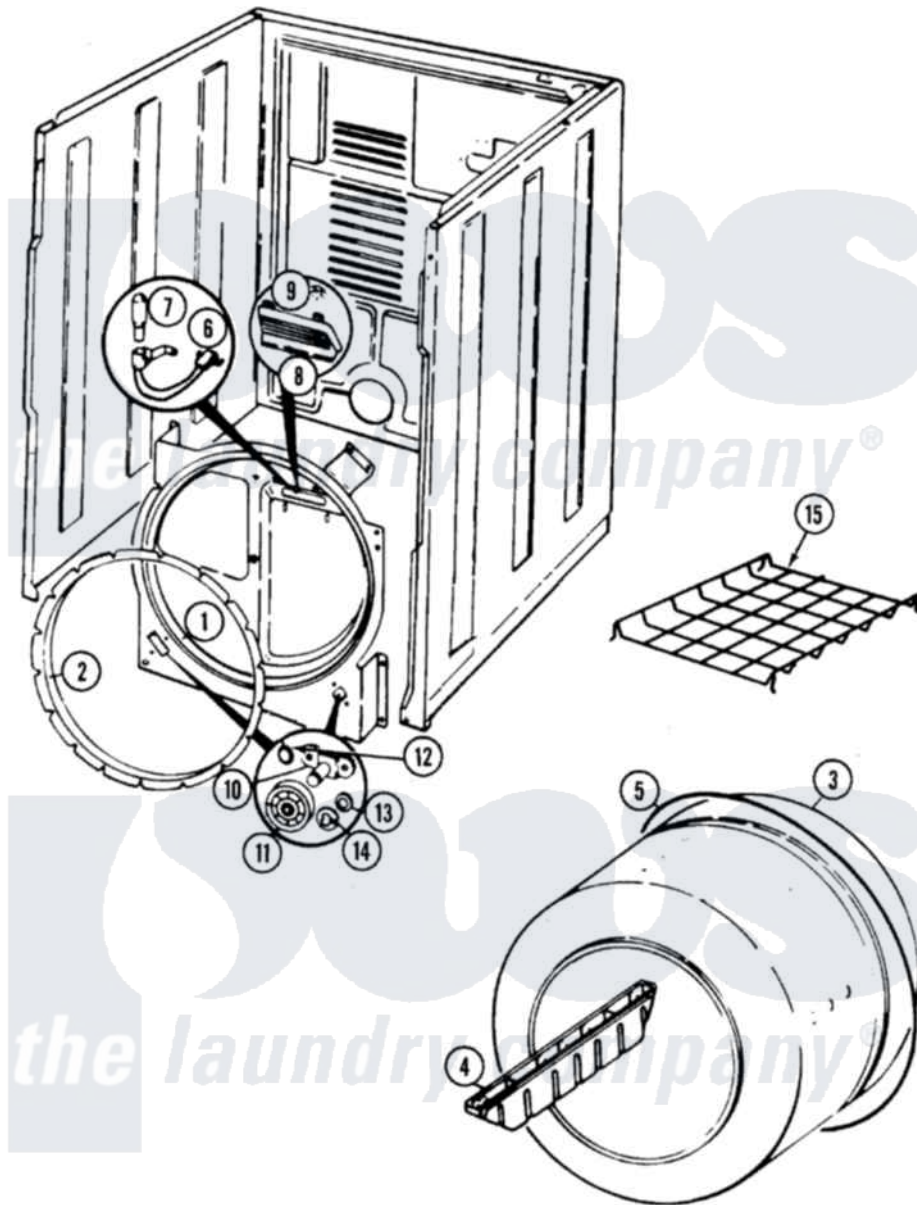

# Magic Chef YE209KA 05 - TUMBLER

Magic Chef [Residential Magic Chef YE209KA Dryer Parts](#) Parts Diagram 05 - TUMBLER  
 Click on the part number to view part

Item	Original Part Number	Replaced By	Status	Part Description
1	53-1709	<a href="#">LA-1054</a>		Dryer Bulkhead Kit
"	25-7733	<a href="#">681414</a>		Screw, 10AB X 1/2
2	53-0282	<a href="#">31001637</a>		Seal Assembly, Cylinder Front
3	<a href="#">53-1250</a>			Cylinder
4	53-1249		Not Available	BAFFLE, WHITE
"	25-7759	<a href="#">3196164</a>		Screw
5	53-1589	<a href="#">341241</a>		Belt
6	<a href="#">53-1580</a>			Receptacle Assembly
"	<a href="#">25-3457</a>			Screw, Sems
7	53-0570	<a href="#">A3167501</a>		Lamp Oven, Int.
8	<a href="#">53-0174</a>			Lens, Bulb
9	25-3562	<a href="#">3195558</a>		Nut
10	25-7101	<a href="#">3351614</a>		Screw, Gearcase Cover Mounting
"	<a href="#">53-0197</a>			Support Assembly-Cylinder Rear
11	53-1578	<a href="#">31001096</a>		Roller

12	<a href="#">25-7813</a>		Spacer
13	<a href="#">25-7814</a>		Washer
14	<a href="#">LA-1008</a>		Rr Roller Kit
"	<a href="#">25-7854</a>		Ring, Retaining
15	53-0772	<a href="#">21001495</a>	Rack, Drying