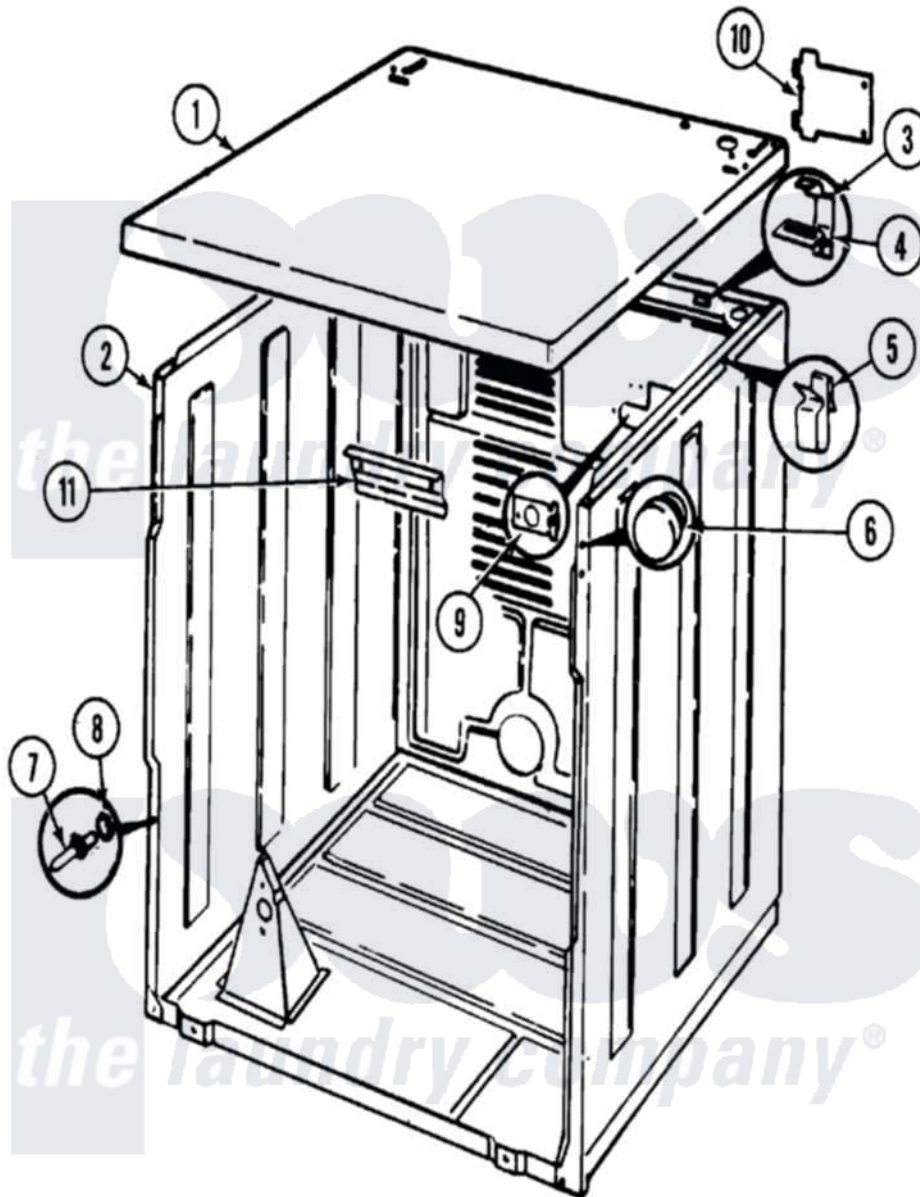

# Magic Chef YE209KV 01 - CABINET (YE209KV)

Magic Chef [Residential Magic Chef YE209KV Dryer Parts](#) Parts Diagram 01 - CABINET (YE209KV)  
 Click on the part number to view part

Item	Original Part Number	Replaced By	Status	Part Description
1	53-1711		Not Available	CABINET TOP (DRYER)
2	53-2559	<a href="#">31001714</a>		Cabinet And Base Assembly
"	53-2147	<a href="#">31001714</a>		Cabinet And Base Assembly
3	<a href="#">63-5712</a>			Hinge, Cabinet Top
4	25-3092	<a href="#">90767</a>		Screw, 8A X 3/8 HeX Washer Head Tapping
"	<a href="#">33-0930</a>			Pad, Top Hinge
5	<a href="#">25-3034</a>			Clip, Wiring
6	<a href="#">33-2653</a>			Bumper, Cabinet
7	<a href="#">53-0643</a>			Pin, Locator
8	<a href="#">53-0200</a>			Sleeve, Locator Pin
"	25-0224	<a href="#">3400029</a>		Nut, Adapter Plate
9	53-0135		Not Available	SUPPORT, POWER CORD
10	<a href="#">53-0136</a>			Cover, Supply Cord
"	25-7857	<a href="#">90767</a>		Screw, 8A X 3/8 HeX Washer Head Tapping
11	<a href="#">25-3457</a>			Screw, Sems

" [53-0133](#)

Shield, Heat

" [53-2350](#)

Shield, Heat

" [53-0133](#)

Shield, Heat