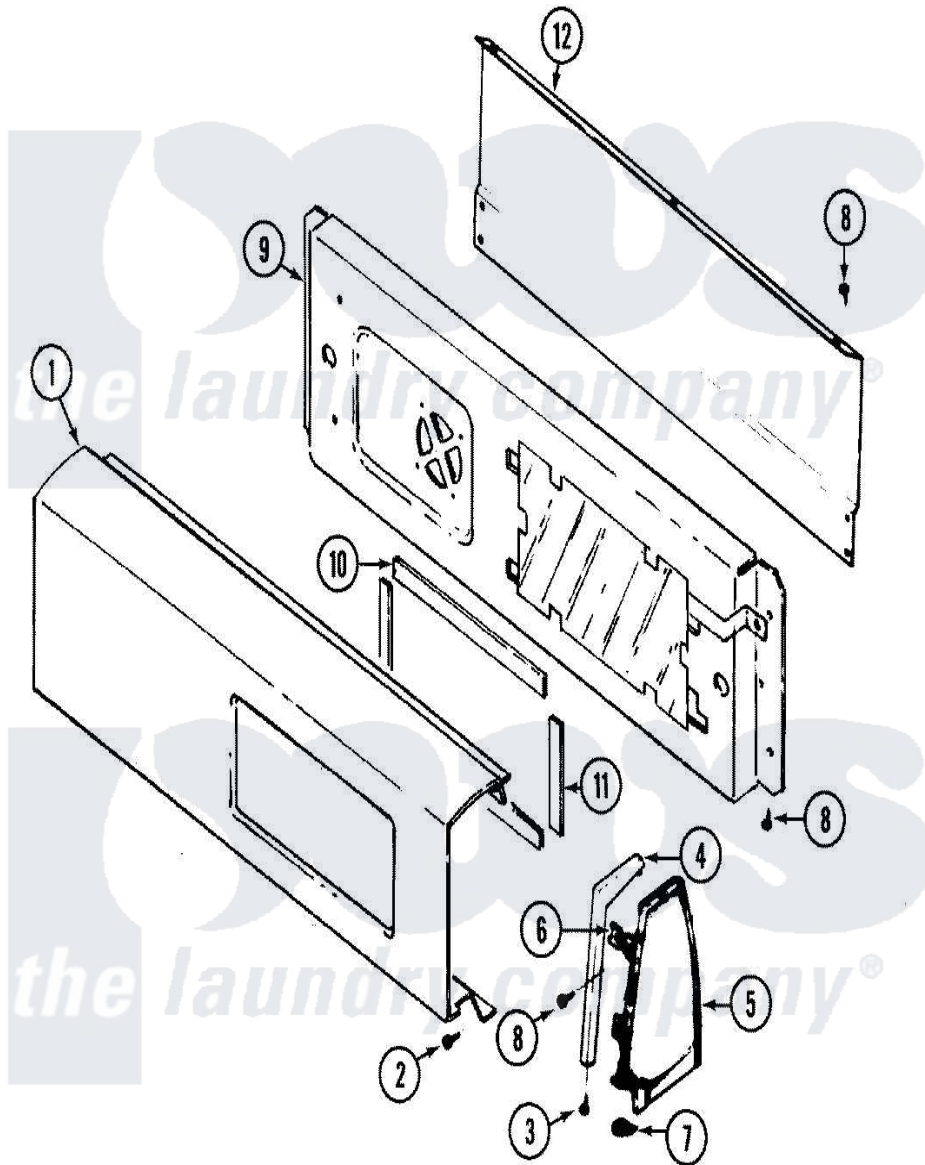

# Magic Chef YE209KV 02 - CONTROL PANEL (YE209KV)

Magic Chef [Residential Magic Chef YE209KV Dryer Parts](#) Parts Diagram 02 - CONTROL PANEL (YE209KV)  
 Click on the part number to view part

Item	Original Part Number	Replaced By	Status	Part Description
1	<a href="#">35-3846</a>			Control Panel
2	25-7649	<a href="#">910187</a>		Screw
3	<a href="#">25-7760</a>			Screw
4	53-2410		Not Available	END TRIM R.H. (WHT)
"	53-0278		Not Available	TRIM, END CAP (LT)
"	53-0277		Not Available	TRIM, END CAP (RT)
"	53-2411		Not Available	END TRIM L.H. (WHT)
5	35-2669		Not Available	CAP, END (LT)(WHT)
"	35-2668	<a href="#">21001453</a>		Cap- End
6	<a href="#">25-7702</a>			Speedclip, End Cap To Control Panel
7	<a href="#">25-7851</a>			Speedclip, End Cap To Top
8	25-3092	<a href="#">90767</a>		Screw, 8A X 3/8 HeX Washer Head Tapping
9	53-2237		Not Available	CONTROL SHIELD & ELECTRONIC AS
"	<a href="#">35-3540</a>			Speaker Assembly

10	<a href="#">35-3450</a>		Seal, Panel Long
11	<a href="#">35-3453</a>		Seal, Panel Short
12	16000329	Not Available	GUIDE, QUICK REF. - MAGIC CHEF
"	53-1040	Not Available	MANUAL, USE & CARE
"	<a href="#">25-3457</a>		Screw, Sems
"	53-2405	Not Available	MANUAL, USE & CARE
"	35-2688	<a href="#">21001460</a>	Shield, Rear