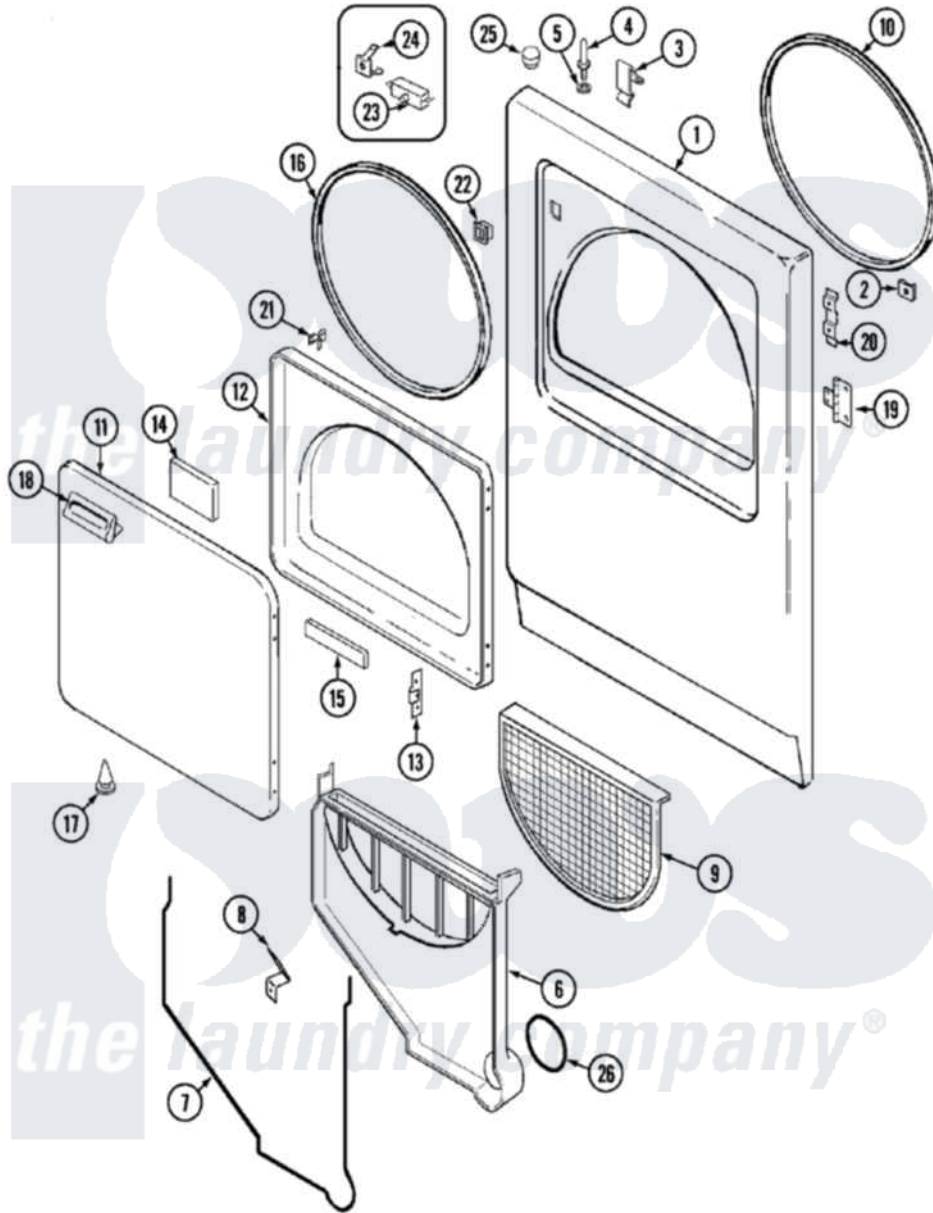

Magic Chef YE209KV 03 - DOOR (YE209KV)

Magic Chef [Residential Magic Chef YE209KV Dryer Parts](#) Parts Diagram 03 - DOOR (YE209KV)
 Click on the part number to view part

Item	Original Part Number	Replaced By	Status	Part Description
1	53-0726	31001771		Panel, Front
2	25-7817		Not Available	CLIP, U-TYPE
"	25-7820	489478		Screw, 8 X 1/2
3	25-7220			Clip, Cabinet Top
4	53-0643			Pin, Locator
5	53-0200			Sleeve, Locator Pin
"	25-0224	3400029		Nut, Adapter Plate
6	53-1299	12001324		Duct Kit, Collector
"	25-7810	415013-35		Screw
7	53-0204			Seal
8	53-0123			Clip
9	53-0918			Filter, Lint
10	53-1756	31001747		Seal Assembly
11	53-0154			Panel, Outer Door
12	53-0912		Not Available	PANEL, INNER DOOR (WHT)
13	53-0119			Clip, Hinge

14	53-1490		Door Pad
15	53-1491		Door Pad
16	53-0648	31001529	Seal, Door
"	25-7770	3196169	Screw, Element
17	25-7889		Plug Button
18	53-0927		Handle, Door
"	53-0928	53-0927	Handle, Door
"	25-7810	415013-35	Screw
19	53-1492		Hinge, Dryer Door
"	25-7809		Screw, No.6-20 1/2 Flthd Torx
20	53-0121	Not Available	TWIN NUT
21	73-0033	LA-1003	Door Catch Kit
"	LA-1003		Door Catch Kit
22	25-7828	489483	Screw 10-32 X 1/2
"	53-0187	LA-1003	Door Catch Kit
23	53-0148		Switch, Door
"	LA-1005		Switch Kit
24	63-5990	31001319	Clip, Switch
25	33-2653		Bumper, Cabinet
26	53-0203	12001324	Duct Kit, Collector