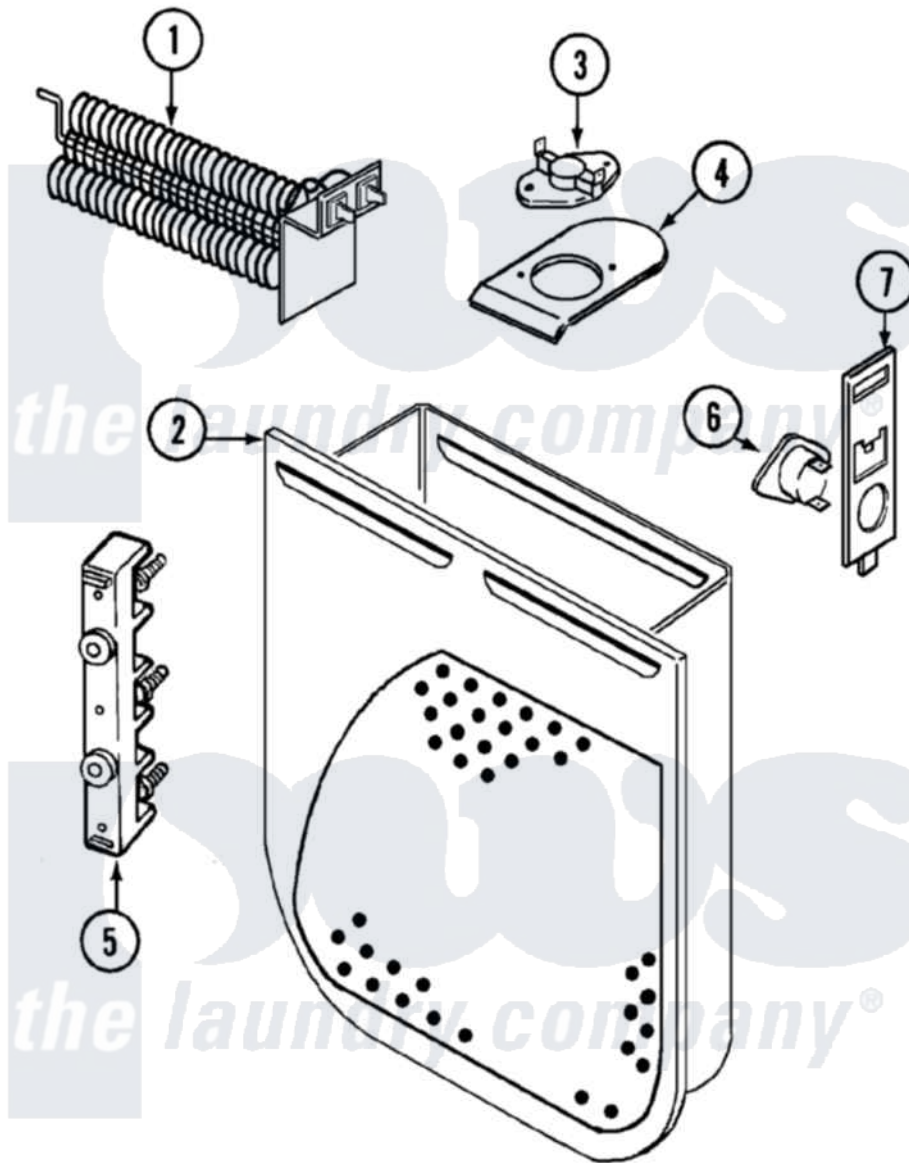

Magic Chef YE209KV 04 - HEATER (YE209KV)

Magic Chef [Residential Magic Chef YE209KV Dryer Parts](#) Parts Diagram 04 - HEATER (YE209KV)
 Click on the part number to view part

Item	Original Part Number	Replaced By	Status	Part Description
1	25-7863			Screw
"	53-1641	LA-1044		Element
2	25-7819	M0217225		Screw
"	53-1232			Heater Housing Assembly
3	53-0771			Thermostat, Hi-Limit
"	25-3083	212951		Screw, No.6-32 X 1/4 Inch
4	53-0285			Bracket, Thermostat
"	25-7741	W10116760		Screw
5	53-1518			Block, Terminal
"	25-0027	112432		Nut
"	25-6124		Not Available	NUT
"	25-3123		Not Available	WASHER, CUP
"	25-3122			Washer, Flat
"	25-7803	3400074		Screw
6	53-1182			Fuse, Thermal
7	53-1181			Bracket, Thermal Fuse