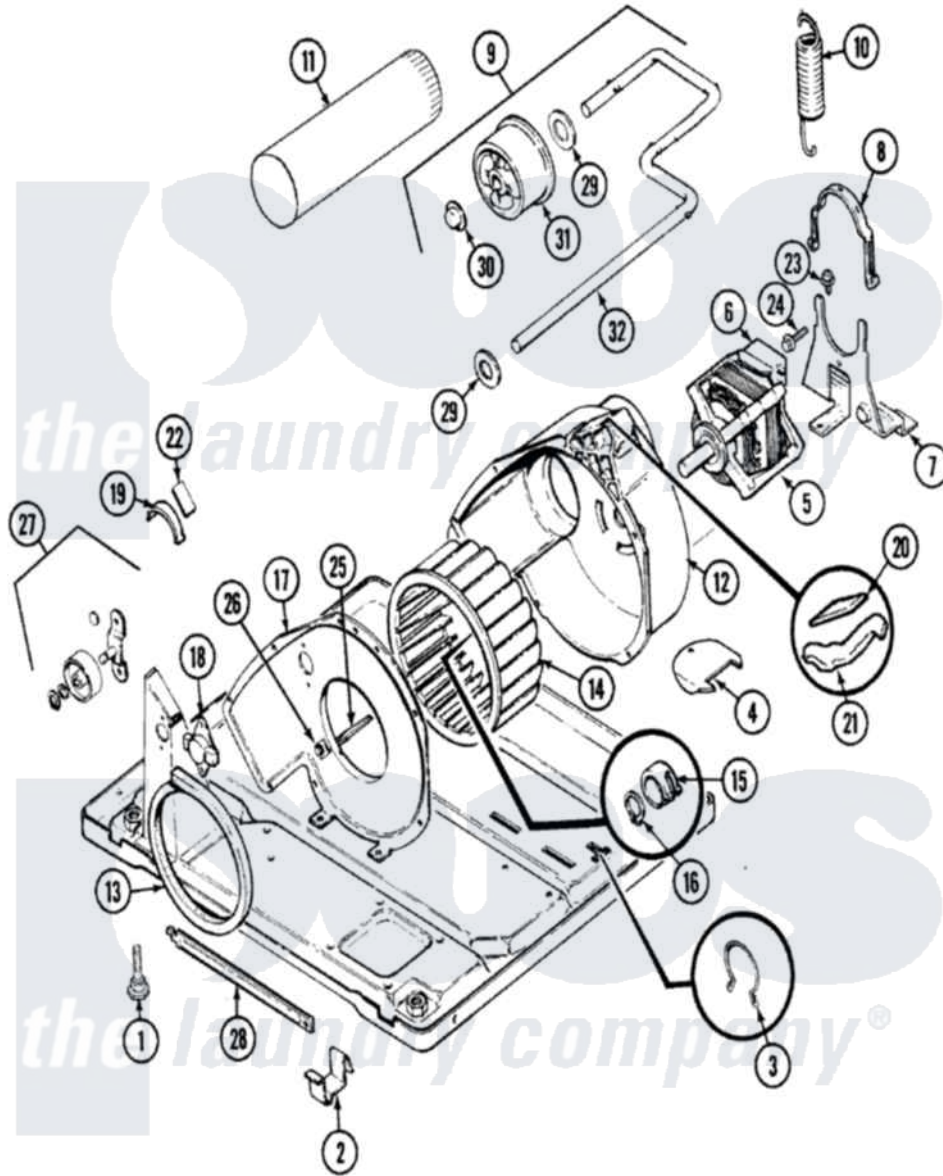

# Magic Chef YE209KV 05 - MOTOR & DRIVE (YE209KV)

Magic Chef [Residential Magic Chef YE209KV Dryer Parts](#) Parts Diagram 05 - MOTOR & DRIVE (YE209KV)  
 Click on the part number to view part

Item	Original Part Number	Replaced By	Status	Part Description
1	63-5519		Not Available	LEG, LEVELING
2	<a href="#">53-0120</a>			Clip, Front Panel
3	25-7027	<a href="#">16515</a>		Clip
4	25-7741	<a href="#">W10116760</a>		Screw
"	53-0153		Not Available	SHIELD, WIRING
5	53-2275	<a href="#">W10410996</a>		Motor-Drve
"	31001015	<a href="#">W10410996</a>		Motor-Drve
6	53-0693	<a href="#">53-0332</a>		Motor Switch
7	25-7811		Not Available	SCREW
"	53-1932	<a href="#">31001570</a>		Bracket, Motor
8	53-0214	<a href="#">660658</a>		Clamp, Motor Mounting 343481 685441
9	<a href="#">53-2287</a>			Idler Assembly
10	53-2209	<a href="#">31001465</a>		Spring, Idler
11	<a href="#">53-0134</a>			Duct, Exhaust
"	25-2134	<a href="#">W10116760</a>		Screw
12	<a href="#">53-1801</a>			Housing, Blower