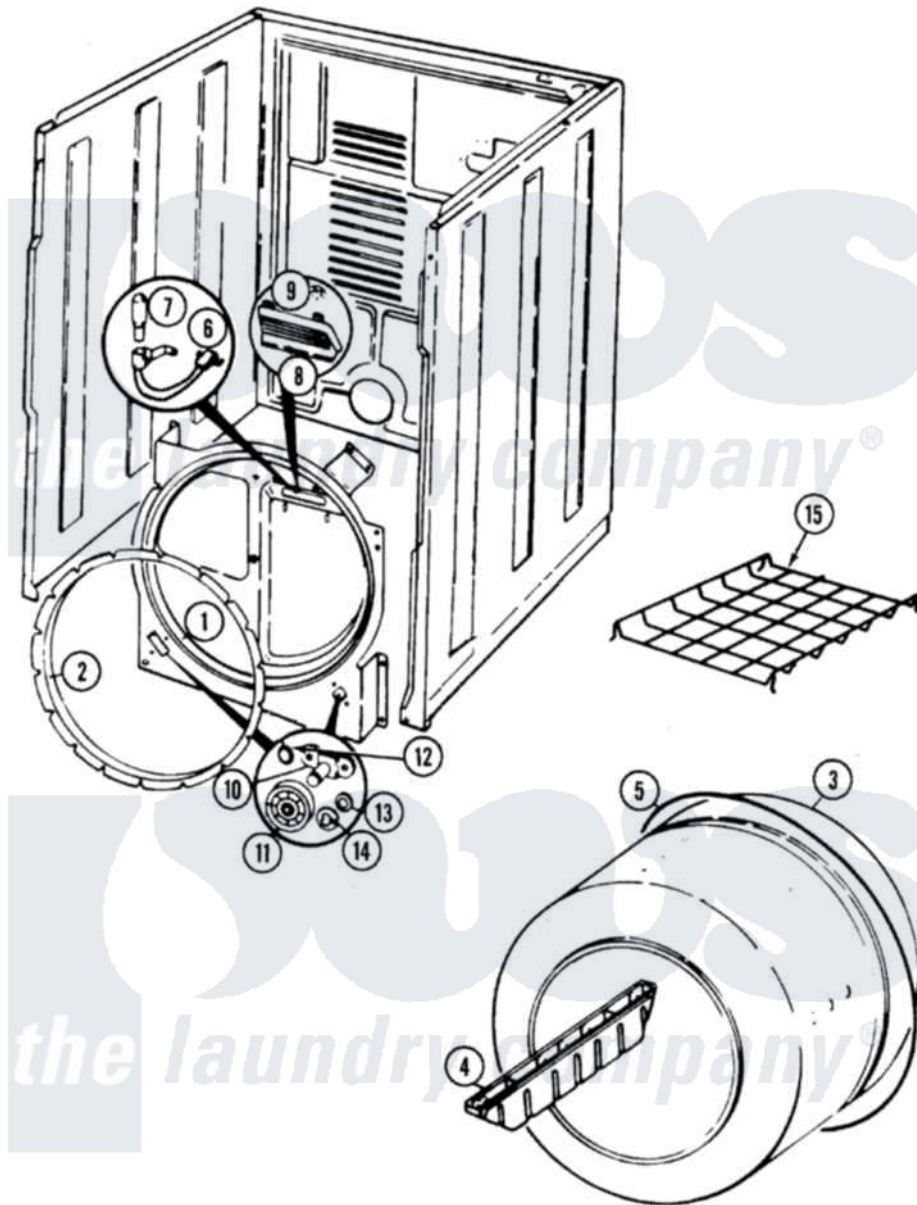

Magic Chef YE209KV 06 - TUMBLER (YE209KV)

Magic Chef Residential Magic Chef YE209KV Dryer Parts Parts Diagram 06 - TUMBLER (YE209KV)
 Click on the part number to view part

Item	Original Part Number	Replaced By	Status	Part Description
1	53-1709	LA-1054		Dryer Bulkhead Kit
"	25-7733	681414		Screw, 10AB X 1/2
2	53-0282	31001637		Seal Assembly, Cylinder Front
3	53-1250			Cylinder
4	53-1249		Not Available	BAFFLE, WHITE
"	25-7759	3196164		Screw
5	53-1589	341241		Belt
6	53-1580			Receptacle Assembly
"	25-3457			Screw, Sems
7	53-0570	A3167501		Lamp Oven, Int.
8	53-0174			Lens, Bulb
9	25-3562	3195558		Nut
10	25-7101	3351614		Screw, Gearcase Cover Mounting
"	53-0197			Support Assembly-Cylinder Rear
11	53-1578	31001096		Roller

12	25-7813		Spacer
13	25-7814		Washer
14	LA-1008		Rr Roller Kit
"	25-7854		Ring, Retaining
15	53-0772	21001495	Rack, Drying