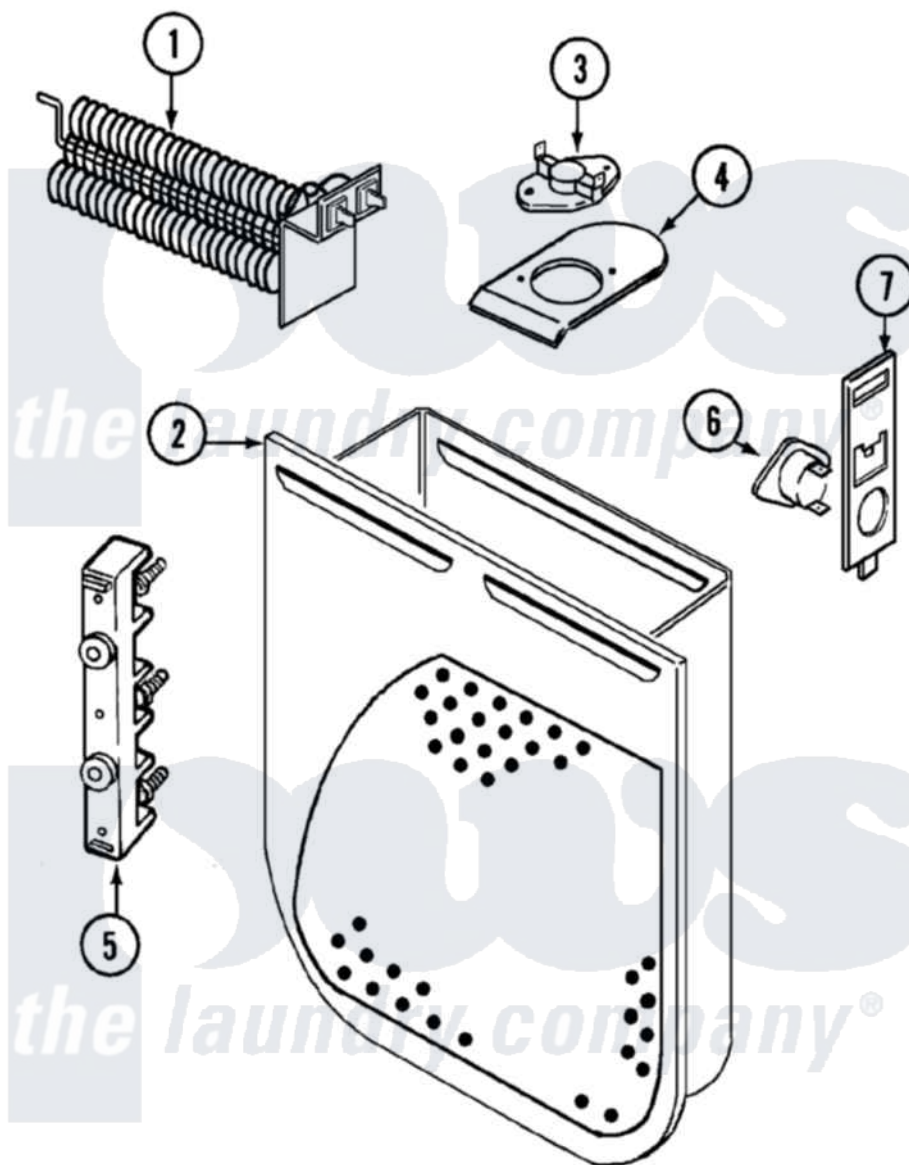

Magic Chef YE209KY 01 - HEATER

Magic Chef [Residential Magic Chef YE209KY Dryer Parts](#) Parts Diagram 01 - HEATER
 Click on the part number to view part

Item	Original Part Number	Replaced By	Status	Part Description
1	25-7863			Screw
"	53-1641	LA-1044		Element
2	25-7819	M0217225		Screw
"	53-1232			Heater Housing Assembly
3	53-0771			Thermostat, Hi-Limit
"	25-3083	212951		Screw, No.6-32 X 1/4 Inch
4	53-0285			Bracket, Thermostat
"	25-7741	W10116760		Screw
5	53-1518			Block, Terminal
"	25-0027	112432		Nut
"	25-6124		Not Available	NUT
"	25-3123		Not Available	WASHER, CUP
"	25-3122			Washer, Flat
"	25-7803	3400074		Screw
6	53-1182			Fuse, Thermal
7	53-1181			Bracket, Thermal Fuse