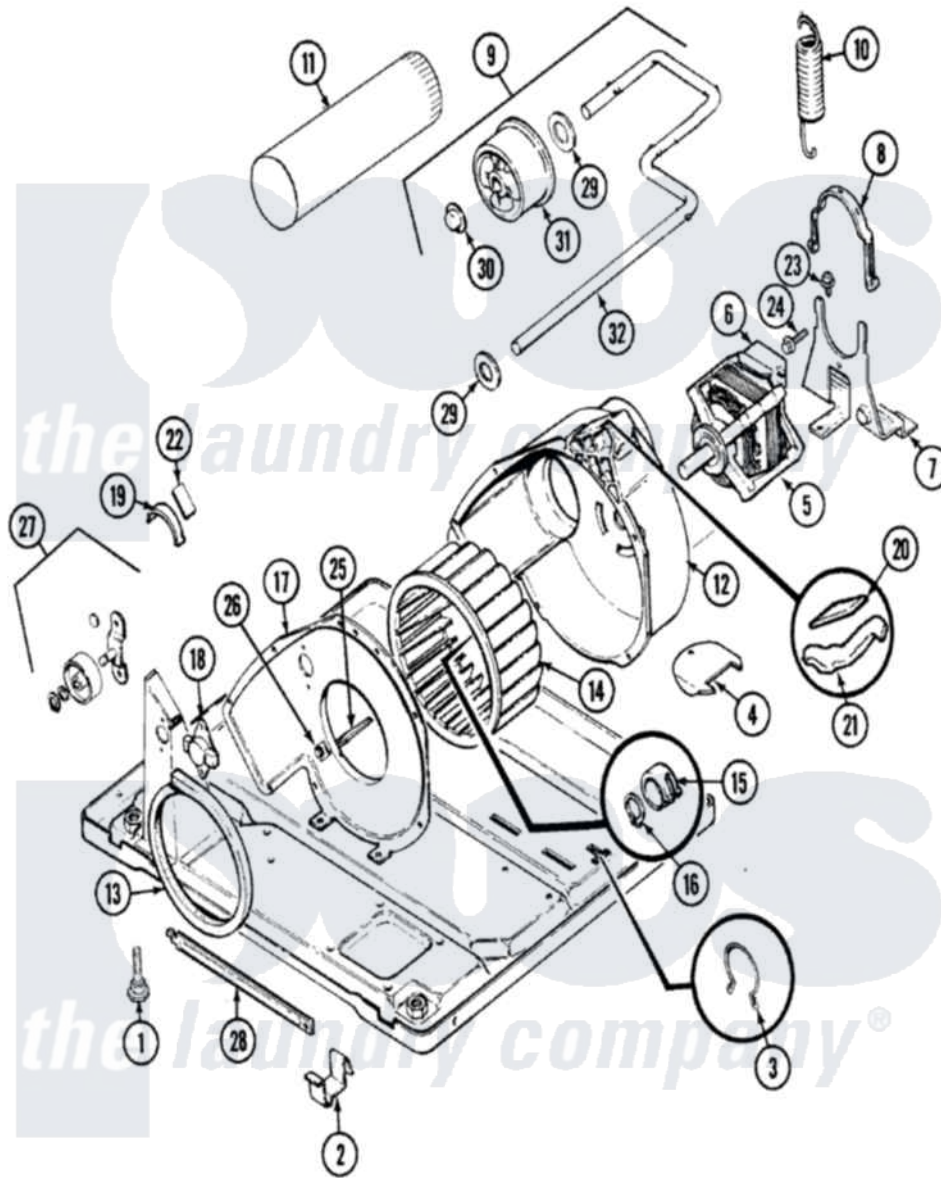

Magic Chef YE209KY 02 - MOTOR & DRIVE

Magic Chef [Residential Magic Chef YE209KY Dryer Parts](#) Parts Diagram 02 - MOTOR & DRIVE
 Click on the part number to view part

Item	Original Part Number	Replaced By	Status	Part Description
1	63-5519		Not Available	LEG, LEVELING
2	53-0120			Clip, Front Panel
3	25-7027	16515		Clip
4	25-7741	W10116760		Screw
"	53-0153		Not Available	SHIELD, WIRING
5	53-2275	W10410996		Motor-Drve
"	31001015	W10410996		Motor-Drve
6	53-0693	53-0332		Motor Switch
7	25-7811		Not Available	SCREW
"	53-1932	31001570		Bracket, Motor
8	53-0214	660658		Clamp, Motor Mounting 343481 685441
9	53-2287			Idler Assembly
10	53-2209	31001465		Spring, Idler
11	53-0134			Duct, Exhaust
"	25-2134	W10116760		Screw
12	53-1801			Housing, Blower

13	53-0203	12001324	Duct Kit, Collector
14	53-0106		Blower Wheel
"	31001043		Wheel, Blower
15	25-7823	312967	Clamp, Blower Housing
16	25-7855		Ring, Retaining
17	53-1933		Not Available
"	25-7807	33002917	COVER, BLOWER HOUSING
"	25-7807	33002917	Screw, No.10-16
18	25-2134	W10116760	Screw
"	53-2260		Thermister
"	53-2259		Thermostat
19	LA-1006		Glide Kit, Tumbler
"	53-2273	31001470	Glide, Tumbler
20	53-0724	31001356	Pad, Glide
21	53-2272	31001469	Glide, Tumbler
22	53-1684	31001356	Pad, Glide
23	25-7699		Not Available
24	25-7732	681414	STRAIN RELIEF
"	25-7674		Screw, 10AB X 1/2
"	25-7674		Screw
25	53-1026		Guide, Vane Inlet
26	25-3457		Screw, Sems
27	LA-1007	12002126	Reinforcement Brace/Glide Kit
"	LA-1008		Rr Roller Kit
28	53-1625		Brace, Tumbler Support
29	25-7815		Washer
30	25-7957		Pushnut
31	53-1628	31001344	Pulley, Idler
32	53-2250	53-2287	Idler Assembly