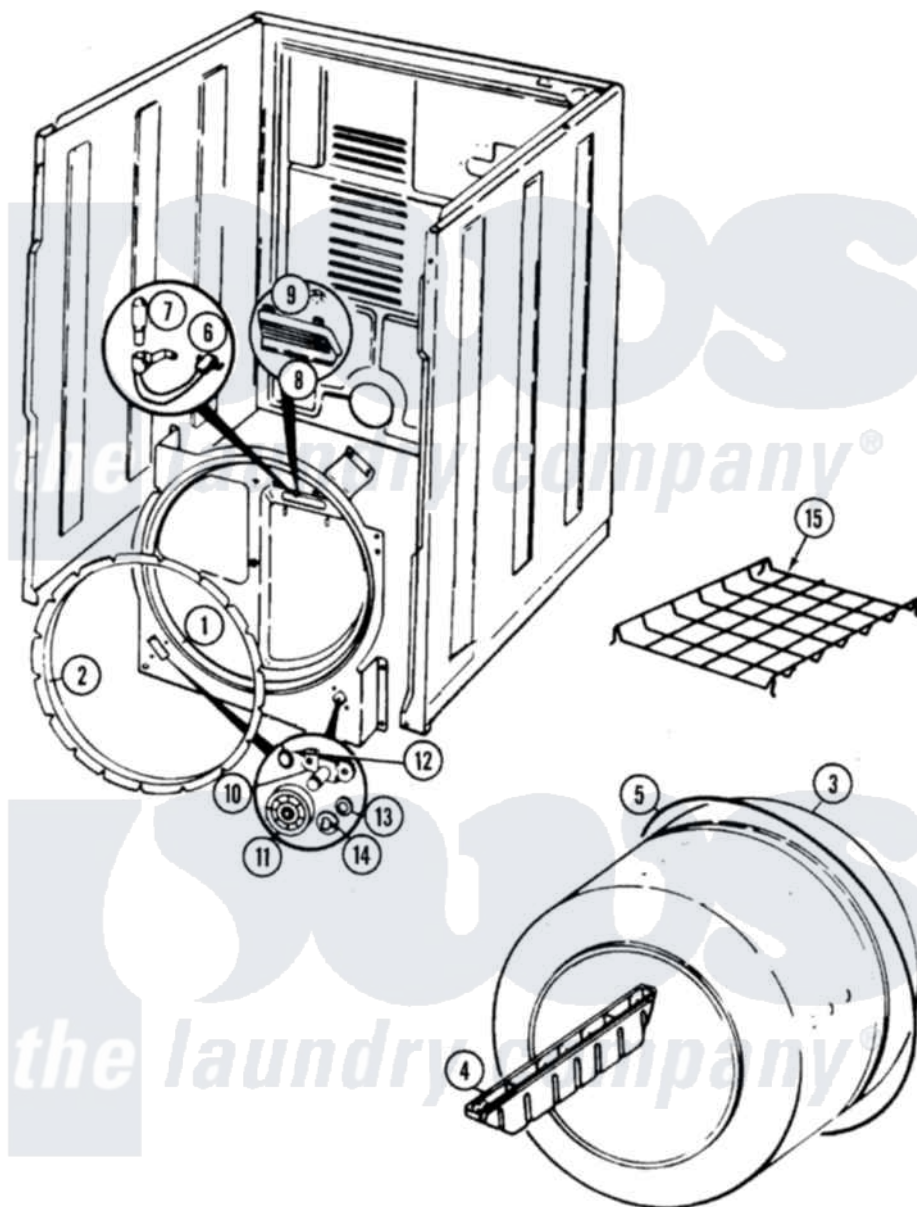

Magic Chef YE209KY 03 - TUMBLER

Magic Chef [Residential Magic Chef YE209KY Dryer Parts](#) Parts Diagram 03 - TUMBLER
 Click on the part number to view part

Item	Original Part Number	Replaced By	Status	Part Description
1	53-1709	LA-1054		Dryer Bulkhead Kit
"	25-7733	681414		Screw, 10AB X 1/2
2	53-0282	31001637		Seal Assembly, Cylinder Front
3	53-1250			Cylinder
4	53-1249		Not Available	BAFFLE, WHITE
"	25-7759	3196164		Screw
5	53-1589	341241		Belt
6	53-1580			Receptacle Assembly
"	25-3457			Screw, Sems
7	53-0570	A3167501		Lamp Oven, Int.
8	53-0174			Lens, Bulb
9	25-3562	3195558		Nut
10	25-7101	3351614		Screw, Gearcase Cover Mounting
"	53-0197			Support Assembly-Cylinder Rear
11	53-1578	31001096		Roller

12	25-7813		Spacer
13	25-7814		Washer
14	LA-1008		Rr Roller Kit
"	25-7854		Ring, Retaining
15	53-0772	21001495	Rack, Drying